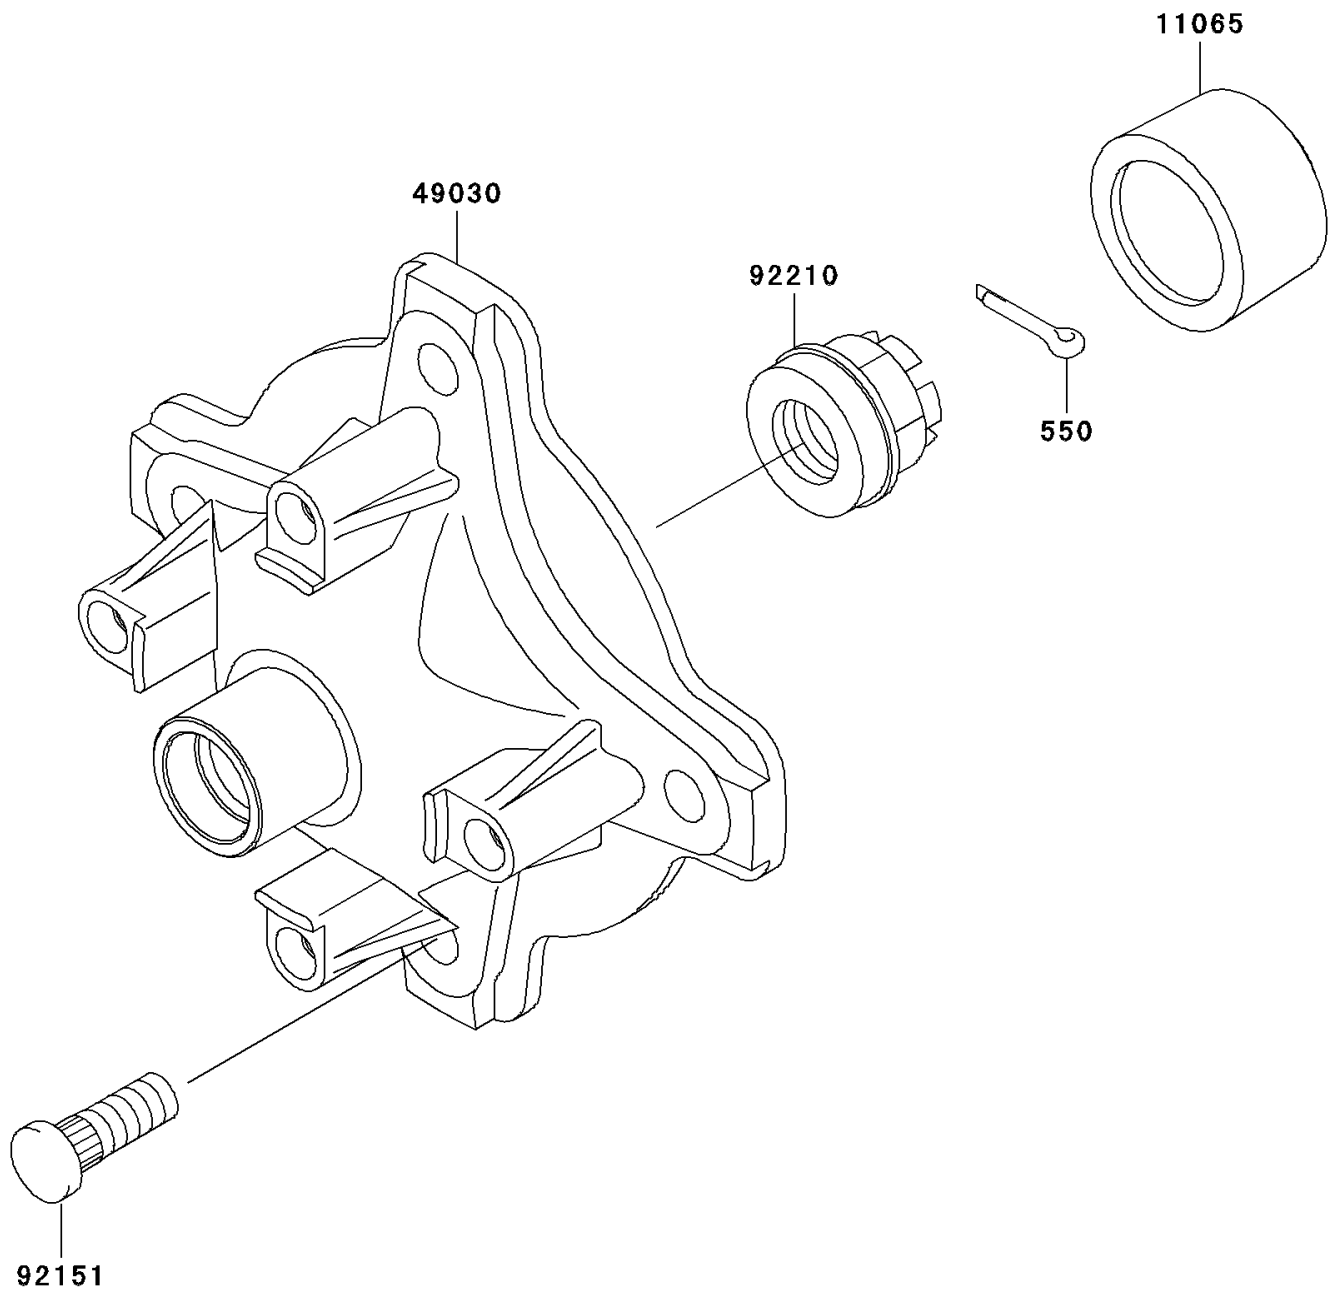

2006 Prairie 360 4X4 PARTS DIAGRAM

Front Hub

F2230

2006 Prairie 360 4X4 PARTS LIST

Front Hub

ITEM NAME	PART NUMBER	QUANTITY
PIN-COTTER,4.0X25 (Ref # 550)	550AA4025	2
CAP,WHEEL (Ref # 11065)	11065-1153	2
HUB,FR (Ref # 49030)	49030-7508	2
BOLT,10X29.5 (Ref # 92151)	92151-1392	8
NUT,CASTLE,18MM (Ref # 92210)	92210-1349	2