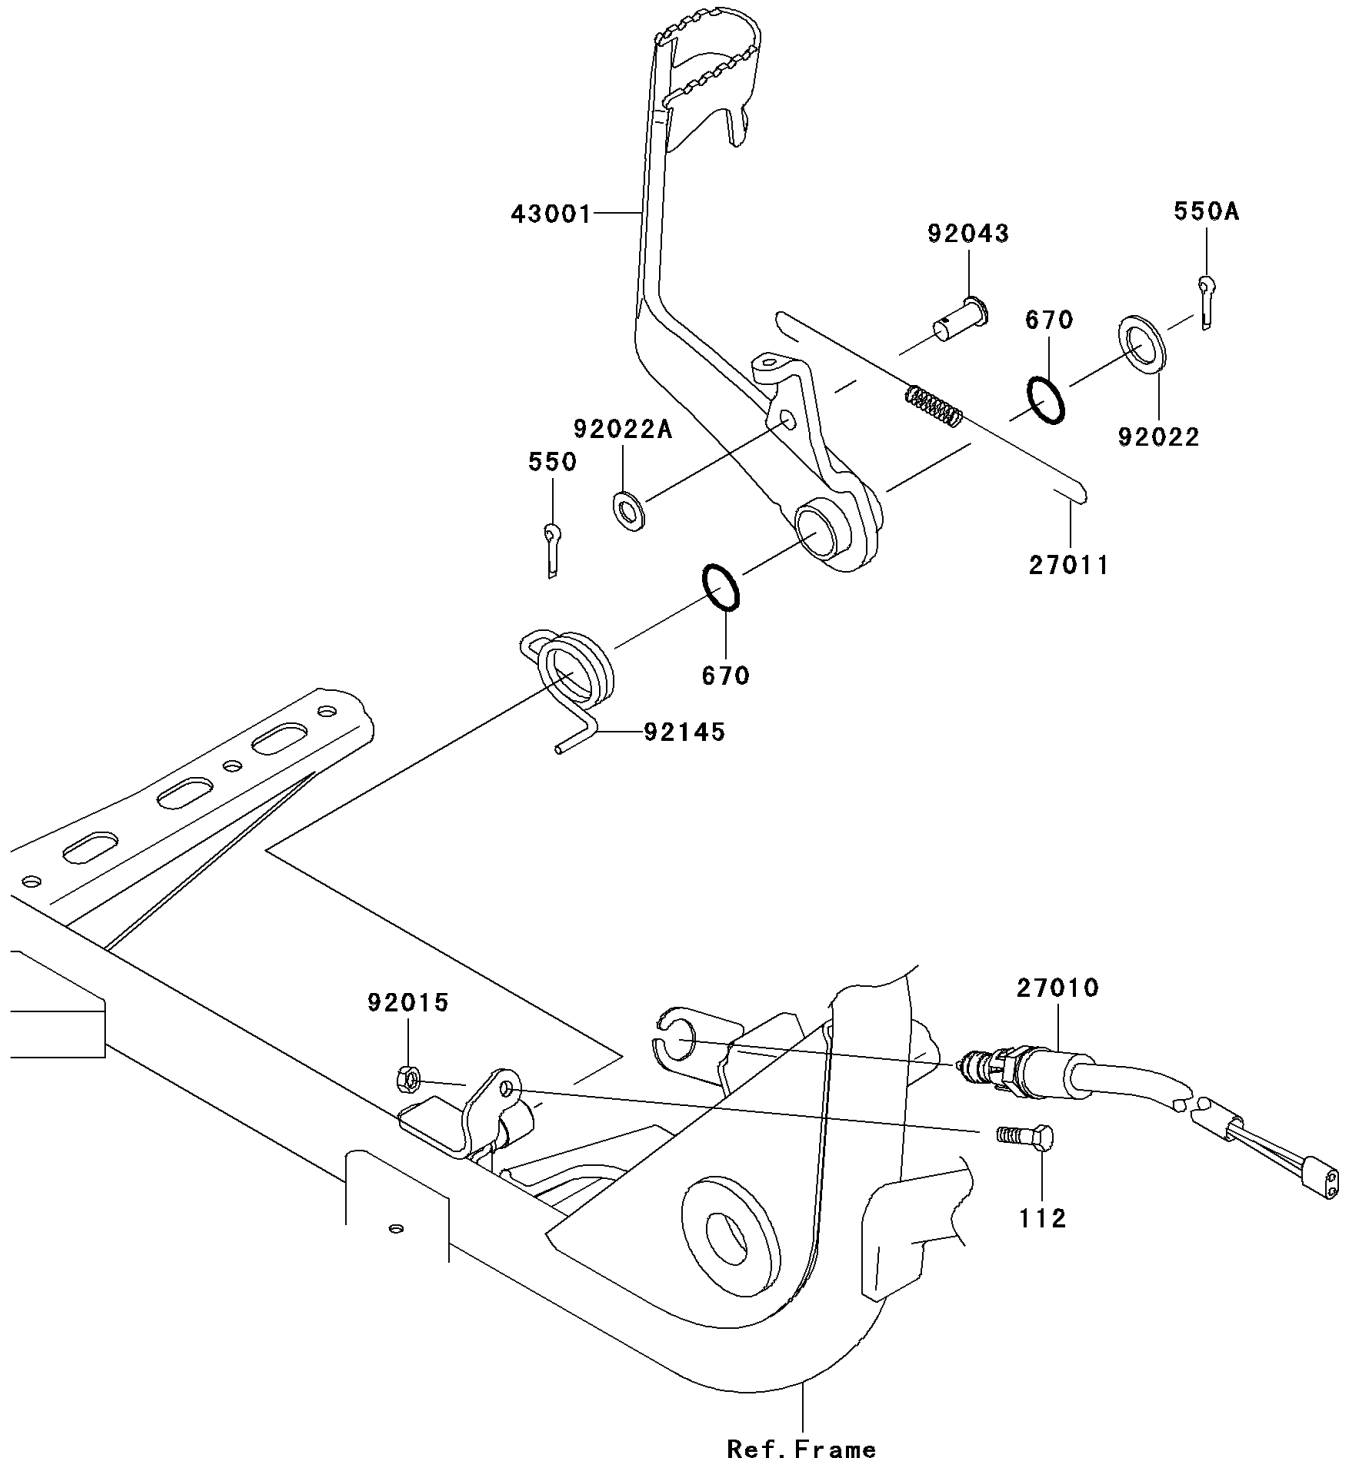

# 2006 Prairie 360 4X4 PARTS DIAGRAM

Brake Pedal

F2260

## 2006 Prairie 360 4X4 PARTS LIST

### Brake Pedal

| ITEM NAME                               | PART NUMBER | QUANTITY |
|---|-------------|----------|
| BOLT-UPSET,6X22 (Ref # 112)             | 112AA0622   | 1        |
| PIN-COTTER,2.0X15 (Ref # 550)           | 550AA2015   | 1        |
| PIN-COTTER,2.0X22 (Ref # 550A)          | 550AA2022   | 1        |
| O RING,15MM (Ref # 670)                 | 670B2015    | 2        |
| SWITCH,BRAKE (Ref # 27010)              | 27010-1494  | 1        |
| SPRING,BRAKE LAMP SWITCH (Ref # 27011)  | 27011-015   | 1        |
| LEVER-BRAKE,PEDAL (Ref # 43001)         | 43001-7501  | 1        |
| NUT,6MM (Ref # 92015)                   | 92015-1410  | 1        |
| WASHER,15.5X24X1.6 (Ref # 92022)        | 92022-1049  | 1        |
| WASHER,8.5X16X1.2 (Ref # 92022A)        | 92022-1582  | 1        |
| PIN,8X16 (Ref # 92043)                  | 92043-1013  | 1        |
| SPRING,BRAKE PEDAL RETURN (Ref # 92145) | 92145-7503  | 1        |