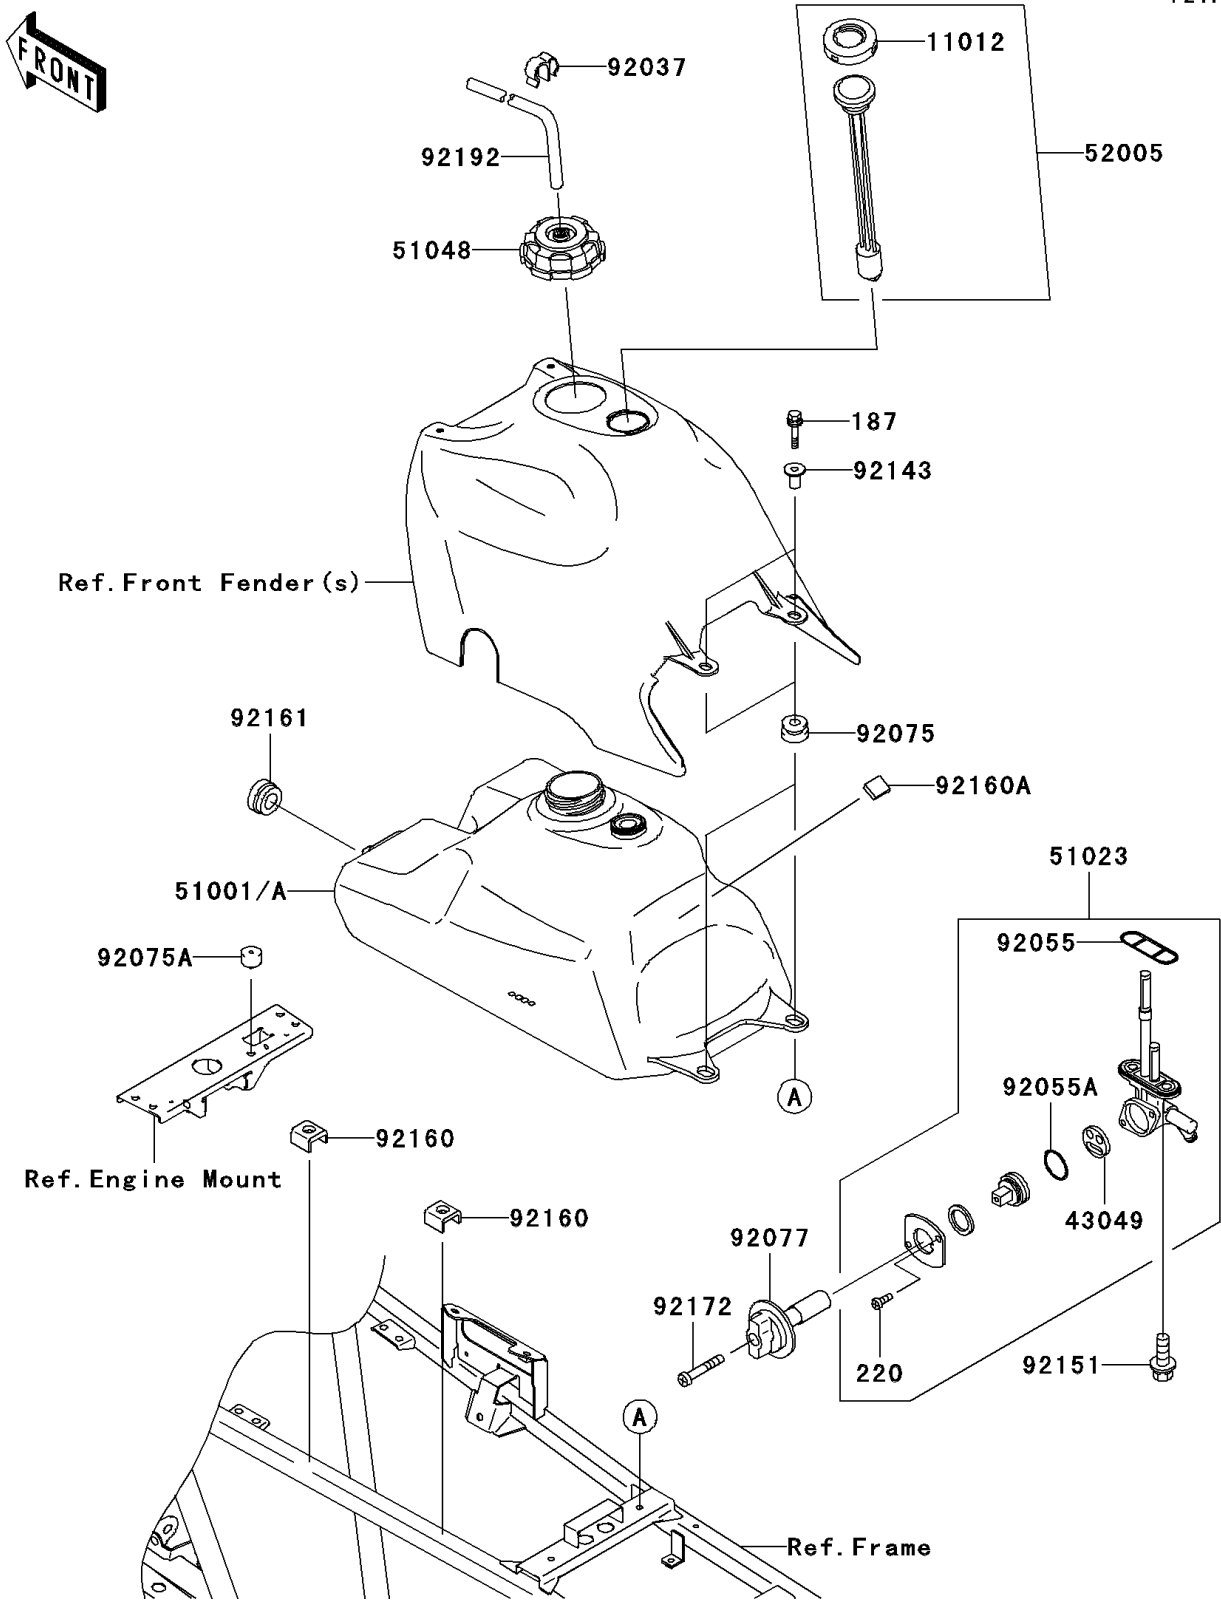

2007 Prairie 360 4X4 PARTS DIAGRAM

Fuel Tank

F2410

2007 Prairie 360 4X4 PARTS LIST

Fuel Tank

ITEM NAME	PART NUMBER	QUANTITY
BOLT-UPSET-WSP,6X35 (Ref # 187)	187BA0635	2
SCREW-PAN-CROS,3X8 (Ref # 220)	220AA0308	2
CAP,FUEL GAUGE (Ref # 11012)	11012-1627	1
PACKING,TAP VALVE (Ref # 43049)	43049-1091	1
TANK-COMP-FUEL (Ref # 51001A)	51001-7502	1
TAP-ASSY,FUEL (Ref # 51023)	51023-1402	1
CAP-ASSY-TANK,FUEL (Ref # 51048)	51048-1133	1
GAUGE,FUEL (Ref # 52005)	52005-7501	1
CLAMP (Ref # 92037)	92037-1458	1
RING-O,FUEL TAP PACKING (Ref # 92055)	92055-1112	1
RING-O,TAP LEVER (Ref # 92055A)	92055-1419	1
DAMPER (Ref # 92075)	92075-1787	2
DAMPER (Ref # 92075A)	92075-1876	1
KNOB,FUEL TAP (Ref # 92077)	92077-1098	1
COLLAR,L=19.6 (Ref # 92143)	92143-1100	2
BOLT,6X14 (Ref # 92151)	92151-1198	2
DAMPER (Ref # 92160)	92160-1773	2
DAMPER,25X25 (Ref # 92160A)	92160-3864	1
DAMPER (Ref # 92161)	92161-7502	1
SCREW,4X25 (Ref # 92172)	92172-1073	1
TUBE,5X9X450 (Ref # 92192)	92192-0750	1