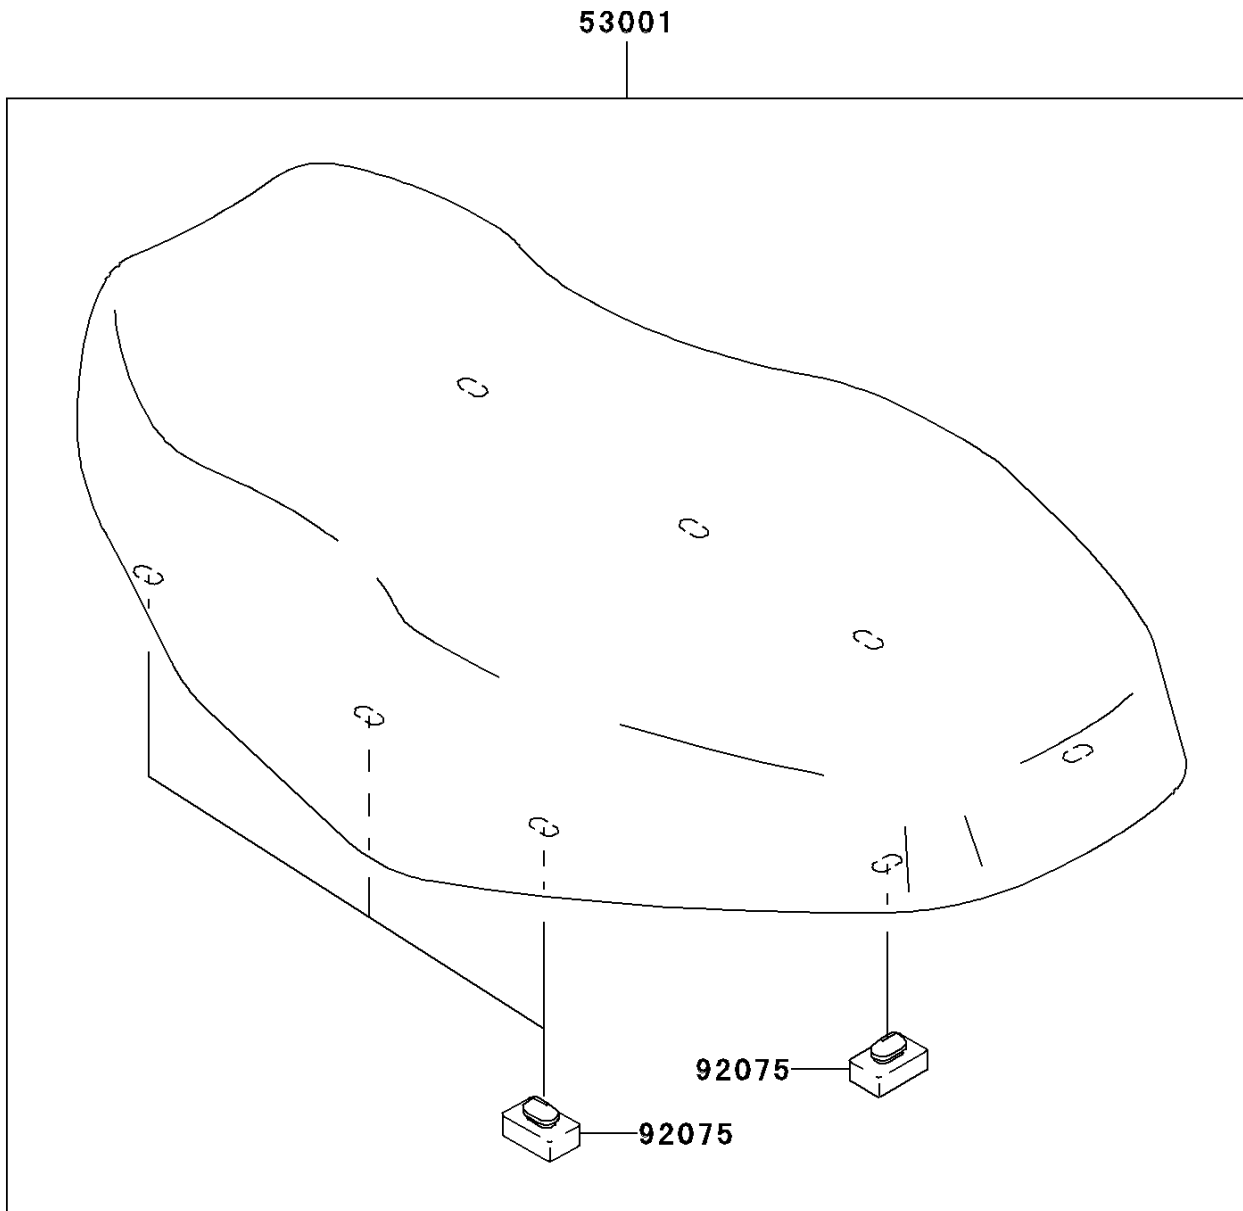

# 2006 Prairie 360 4X4 PARTS DIAGRAM

Seat

F2510

## 2006 Prairie 360 4X4 PARTS LIST

### Seat

ITEM NAME	PART NUMBER	QUANTITY
SEAT-ASSY,BLACK (Ref # 53001)	53001-7503-MA	1
DAMPER (Ref # 92075)	92075-099	8