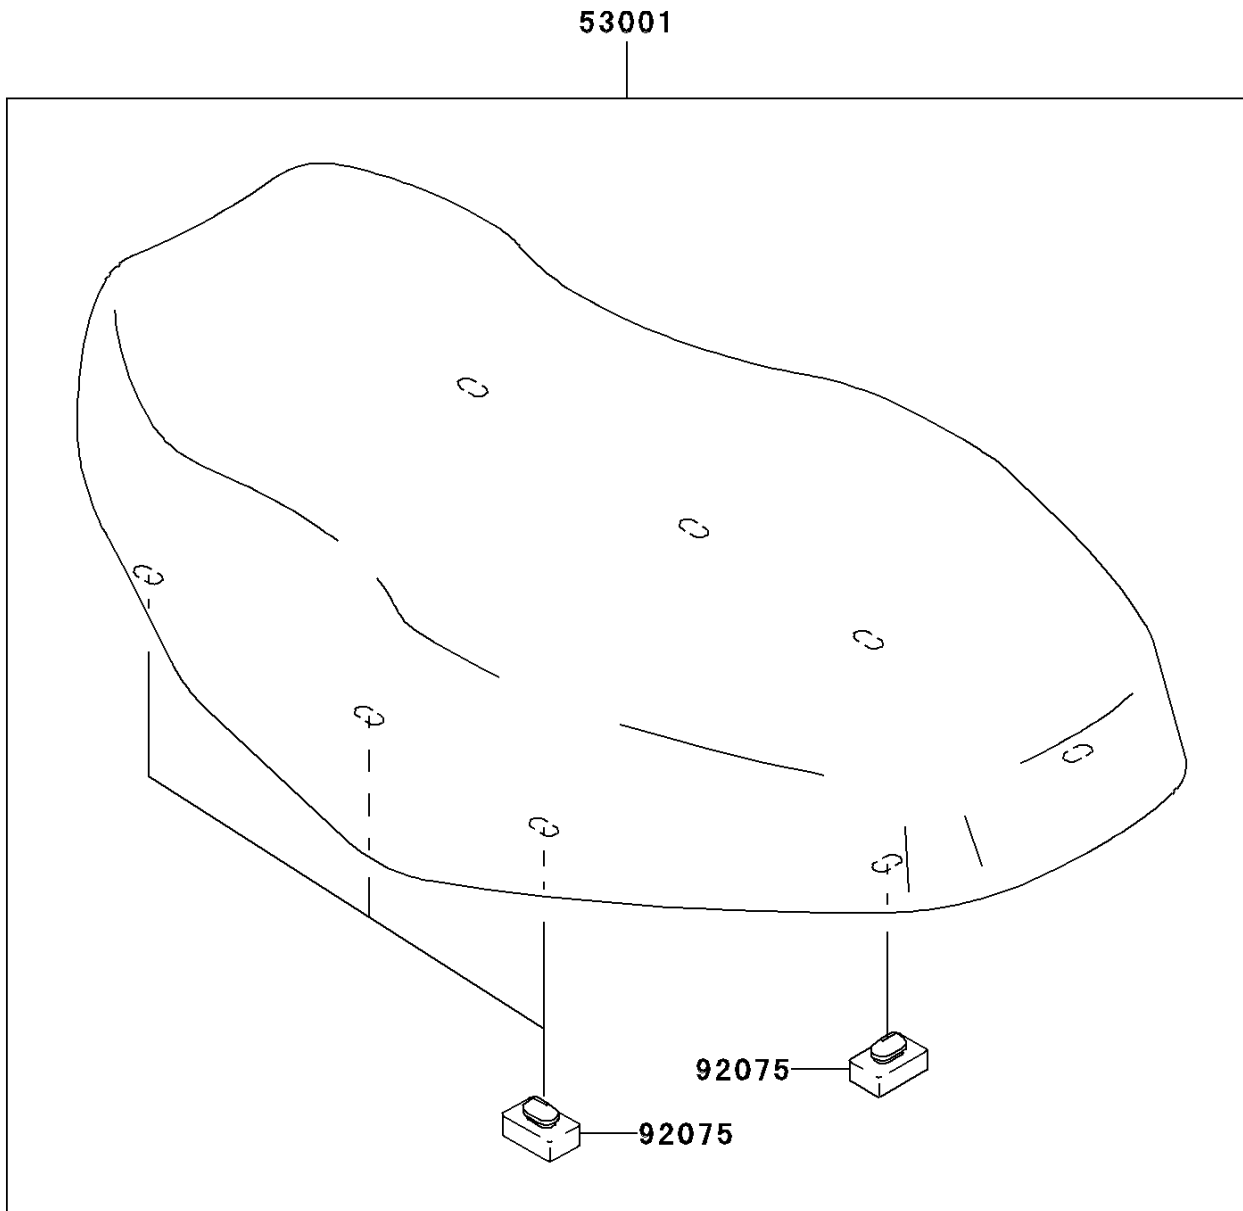

2007 Prairie 360 4X4 PARTS DIAGRAM

Seat

F2510

2007 Prairie 360 4X4 PARTS LIST

Seat

ITEM NAME	PART NUMBER	QUANTITY
SEAT-ASSY,BLACK (Ref # 53001)	53001-7503-MA	1
DAMPER (Ref # 92075)	92075-099	8