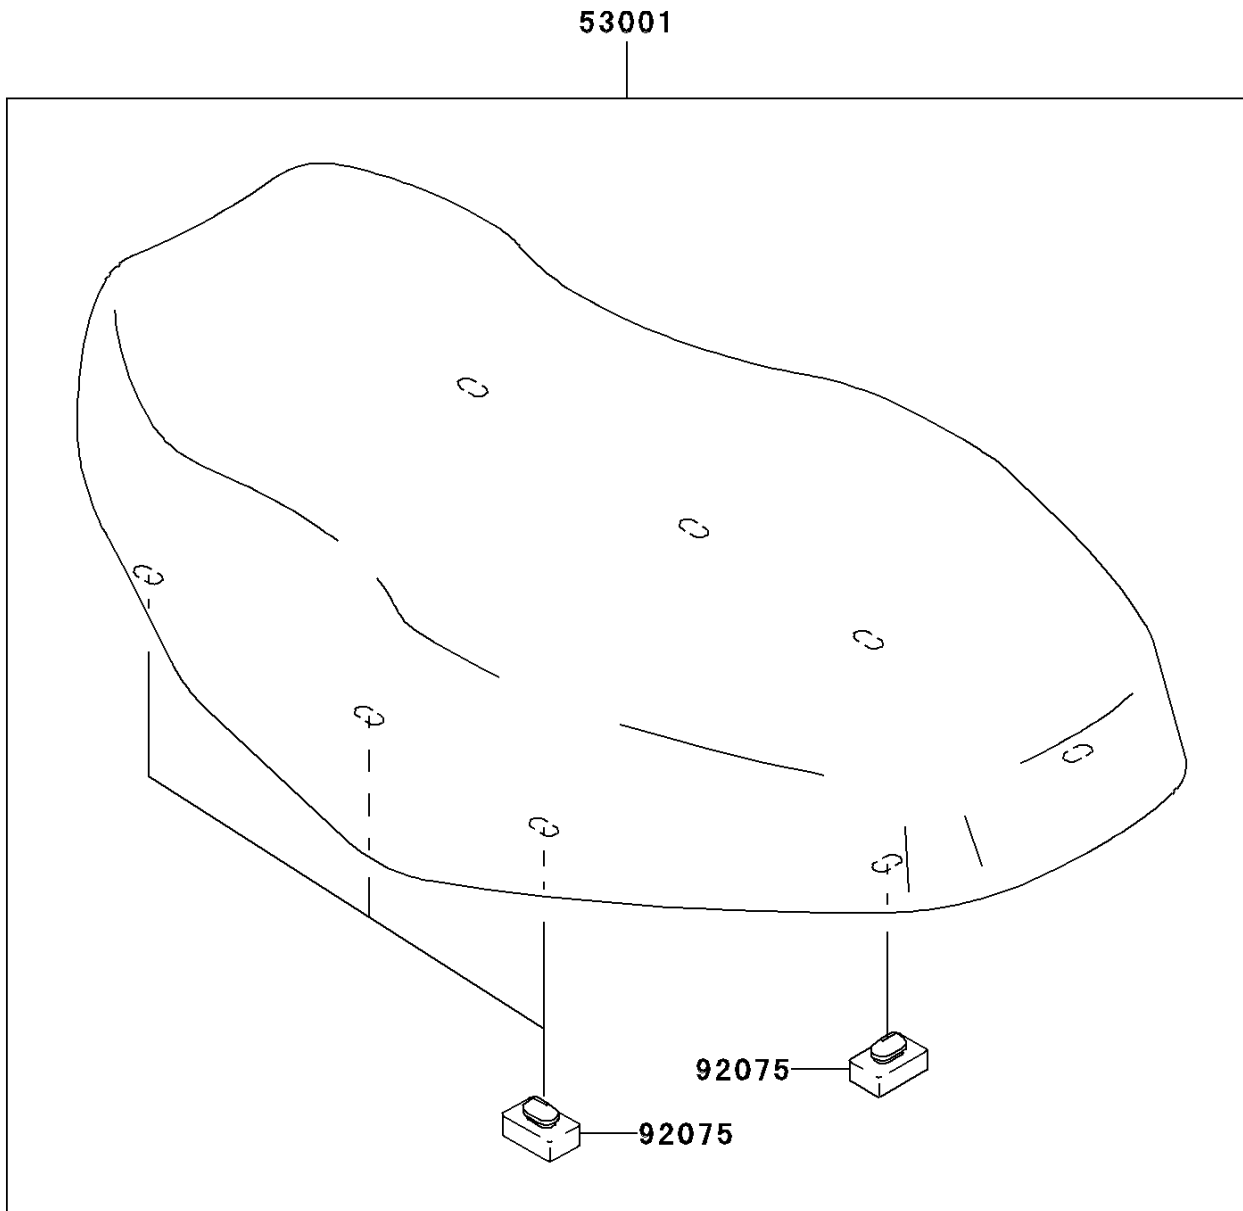

2010 Prairie® 360 4X4 PARTS DIAGRAM

Seat

F2510

2010 Prairie® 360 4X4 PARTS LIST

Seat

ITEM NAME	PART NUMBER	QUANTITY
SEAT-ASSY,BLACK (Ref # 53001)	53001-7503-MA	1
DAMPER (Ref # 92075)	92075-099	8