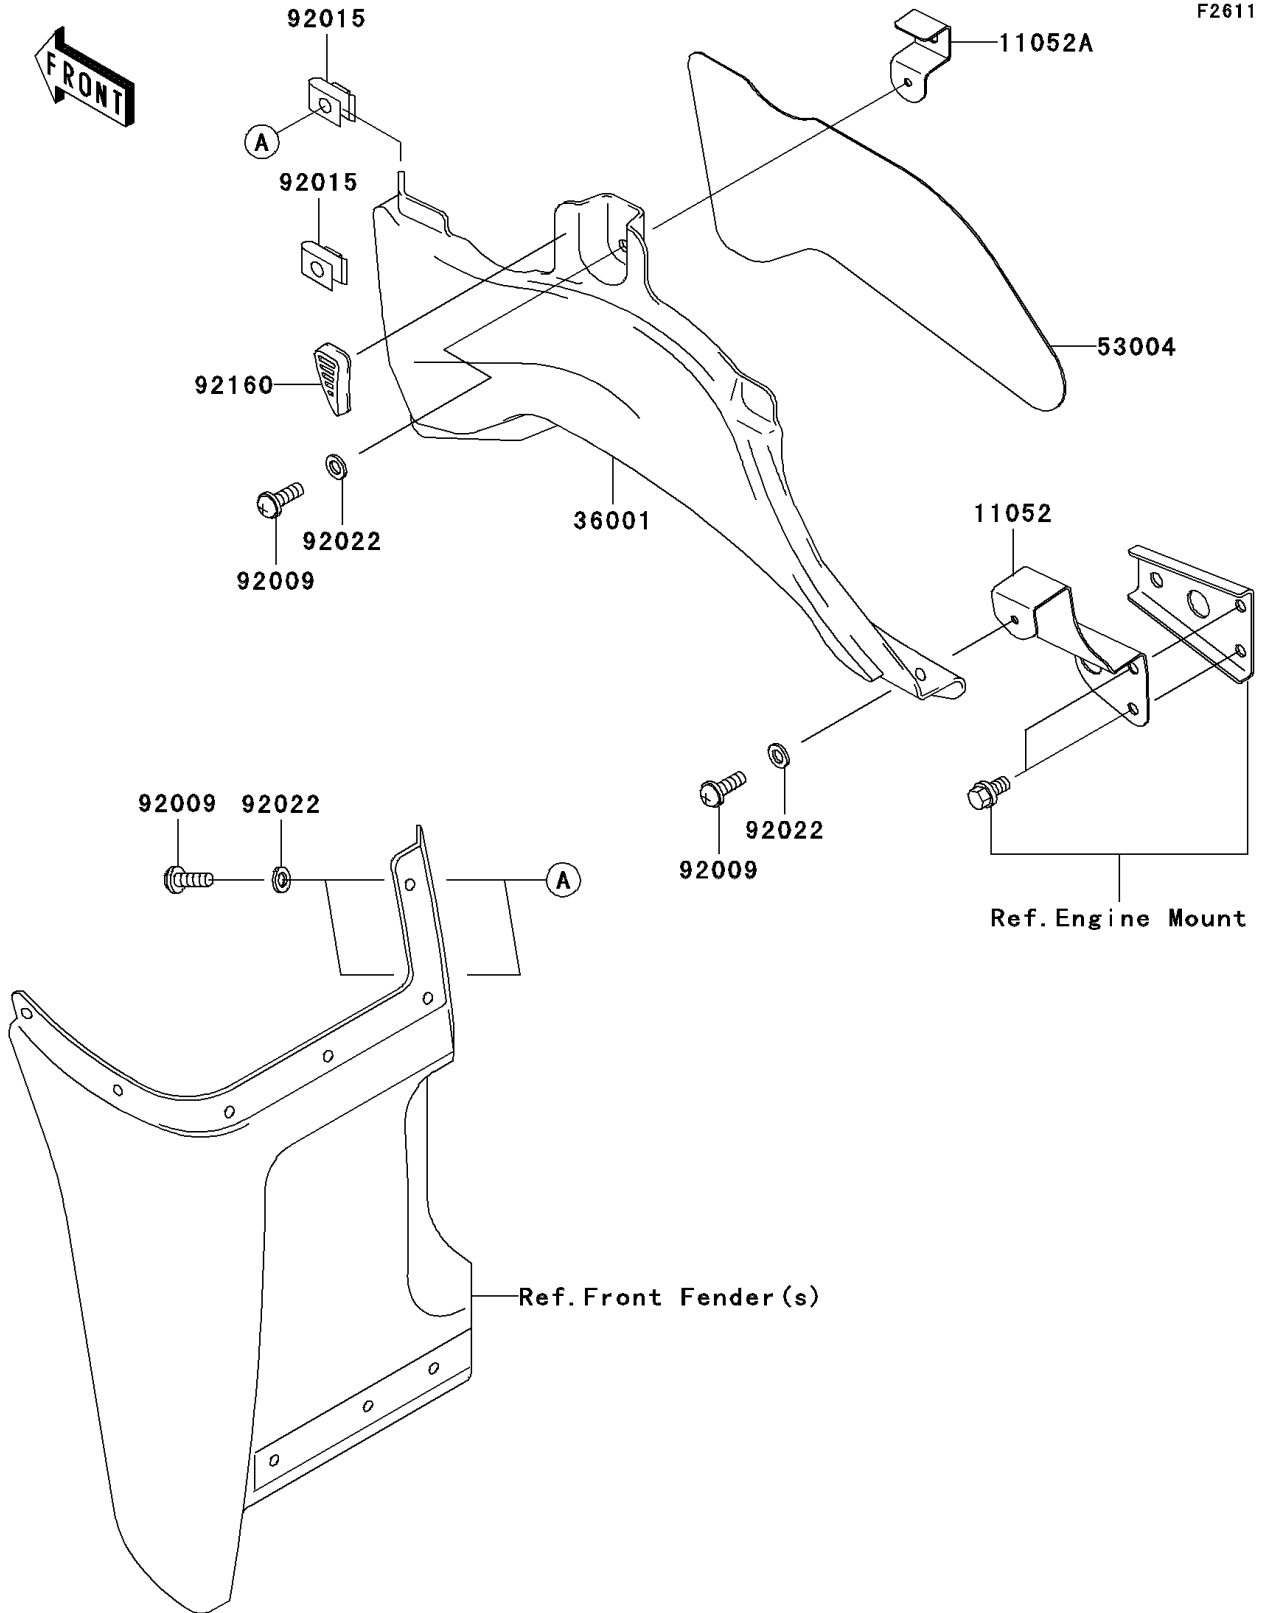

# 2006 Prairie 360 4X4 PARTS DIAGRAM

Side Covers

## 2006 Prairie 360 4X4 PARTS LIST

### Side Covers

ITEM NAME	PART NUMBER	QUANTITY
BRACKET,EXHAUST PIPE COVER,LWR (Ref # 11052)	11052-1807	1
BRACKET,EXHAUST PIPE COVER,UPP (Ref # 11052A)	11052-1810	1
COVER-SIDE,EXHAUST PIPE (Ref # 36001)	36001-1678	1
MAT,EXHAUST PIPE COVER (Ref # 53004)	53004-1175	1
SCREW,6X16 (Ref # 92009)	92009-1621	4
NUT (Ref # 92015)	92015-1248	2
WASHER,6.5X20X1.6,BLACK (Ref # 92022)	92022-1346	4
DAMPER (Ref # 92160)	92160-1946	1