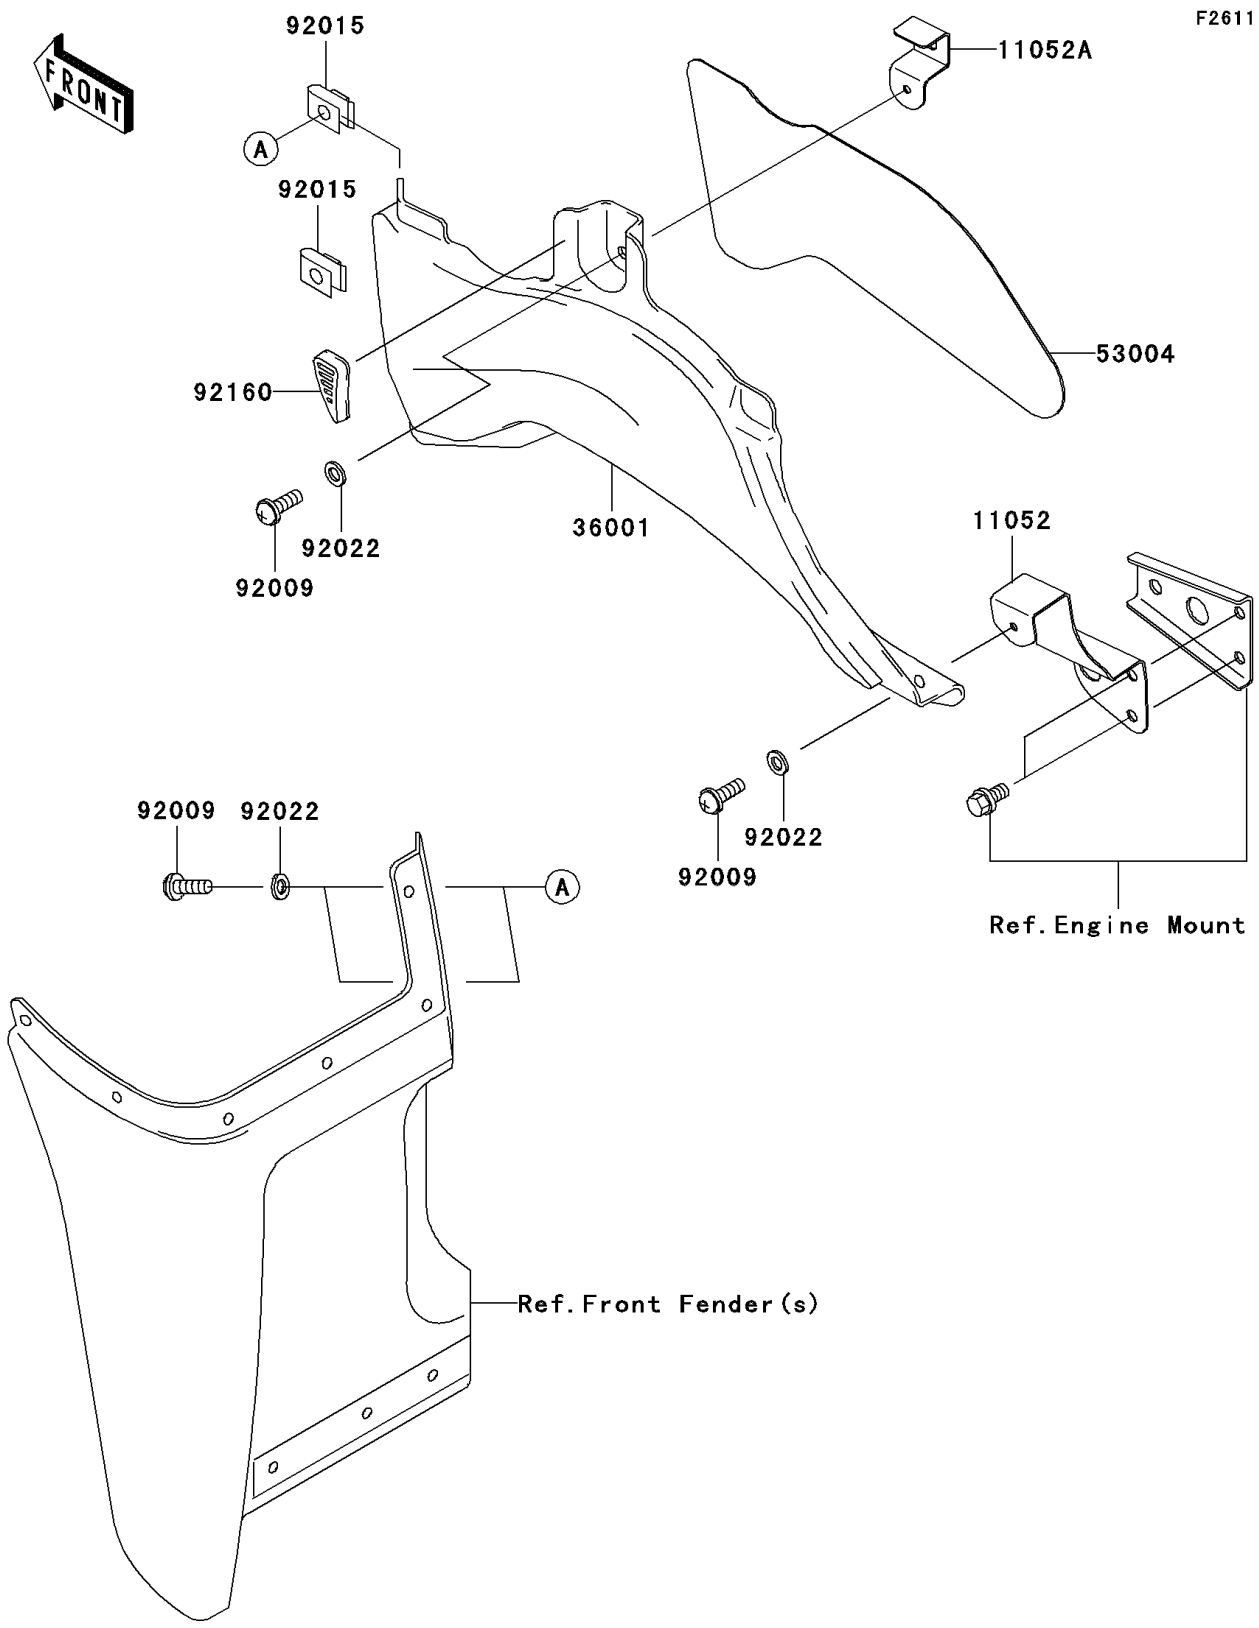

2008 Prairie® 360 4X4 PARTS DIAGRAM

Side Covers

2008 Prairie® 360 4X4 PARTS LIST

Side Covers

ITEM NAME	PART NUMBER	QUANTITY
BRACKET,EXHAUST PIPE COVER,LWR (Ref # 11052)	11052-1807	1
BRACKET,EXHAUST PIPE COVER,UPP (Ref # 11052A)	11052-1810	1
COVER-SIDE,EXHAUST PIPE (Ref # 36001)	36001-1678	1
MAT,EXHAUST PIPE COVER (Ref # 53004)	53004-1175	1
SCREW,6X16 (Ref # 92009)	92009-1621	4
NUT (Ref # 92015)	92015-1248	2
WASHER,6.5X20X1.6,BLACK (Ref # 92022)	92022-1346	4
DAMPER (Ref # 92160)	92160-1946	1