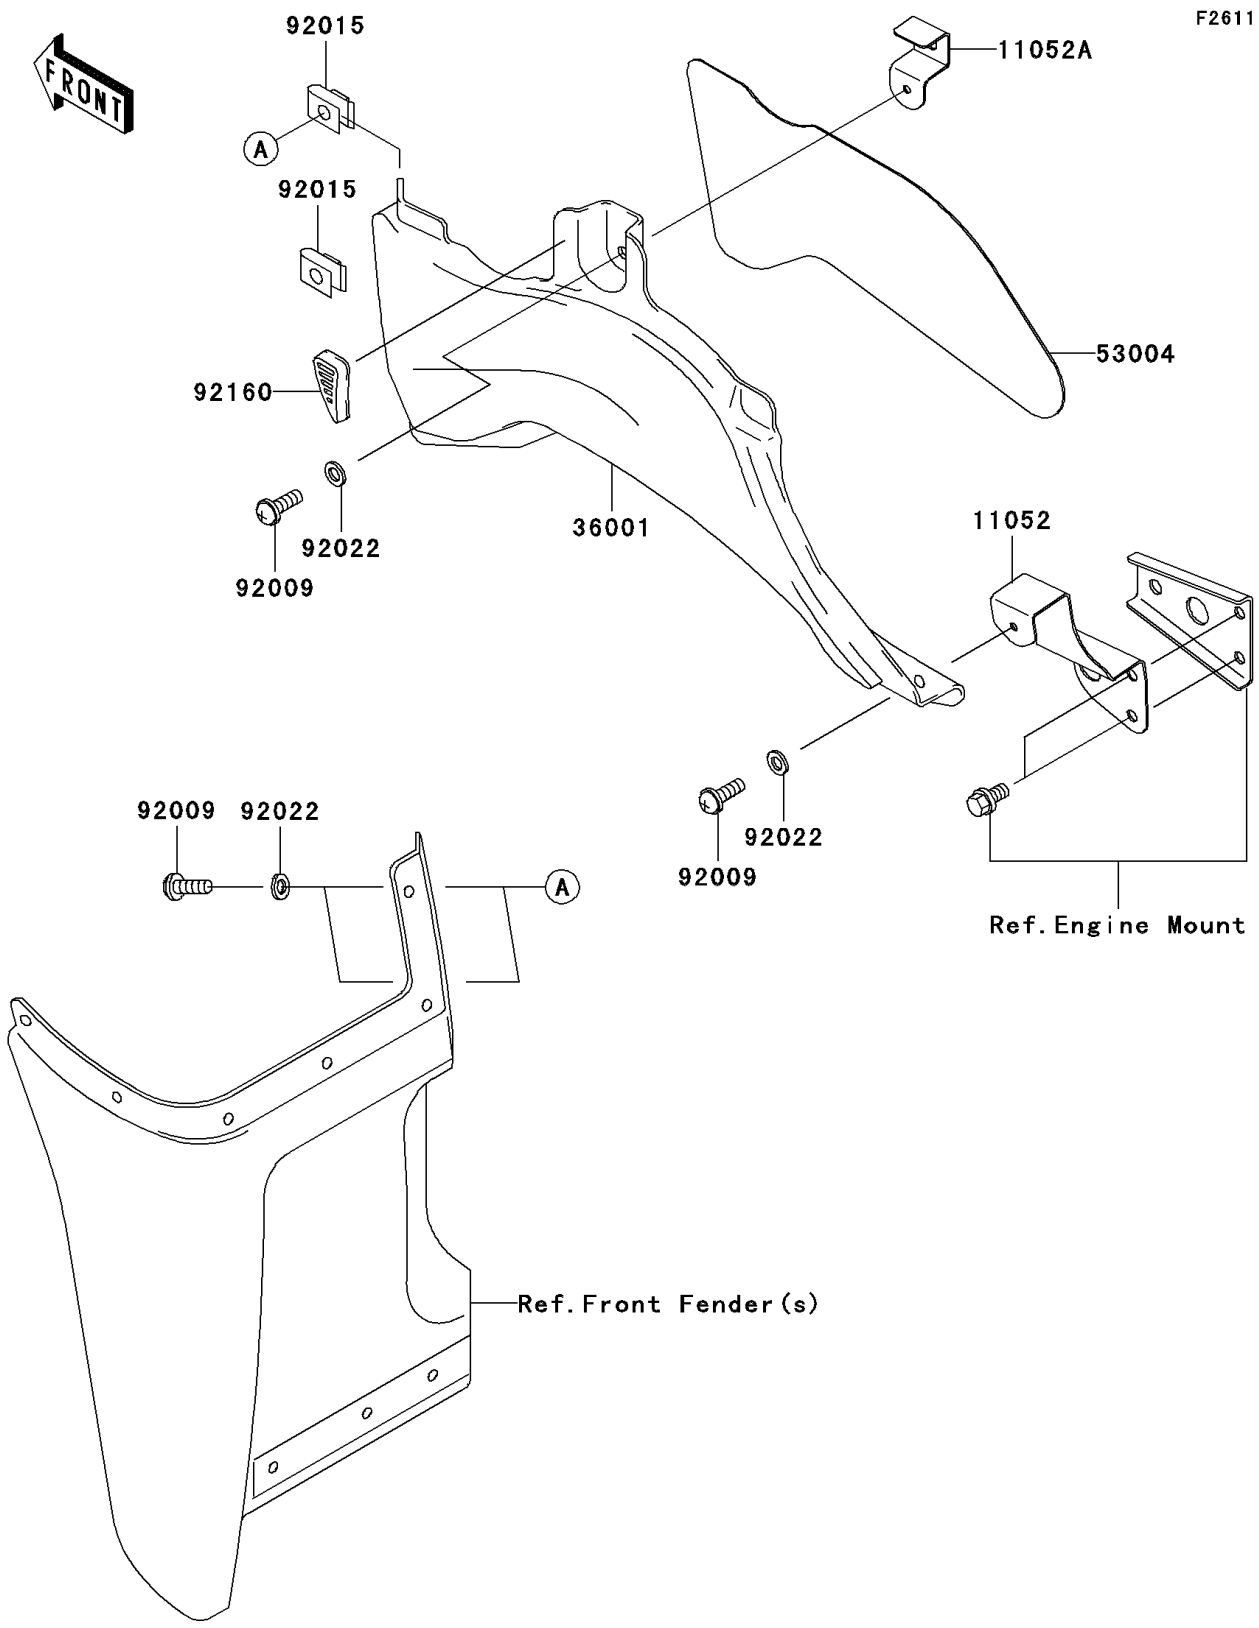

2009 Prairie® 360 4X4 PARTS DIAGRAM

Side Covers

2009 Prairie® 360 4X4 PARTS LIST

Side Covers

ITEM NAME	PART NUMBER	QUANTITY
BRACKET,EXHAUST PIPE COVER,LWR (Ref # 11052)	11052-1807	1
BRACKET,EXHAUST PIPE COVER,UPP (Ref # 11052A)	11052-1810	1
COVER-SIDE,EXHAUST PIPE (Ref # 36001)	36001-1678	1
MAT,EXHAUST PIPE COVER (Ref # 53004)	53004-1175	1
SCREW,6X16 (Ref # 92009)	92009-1621	4
NUT (Ref # 92015)	92015-1248	2
WASHER,6.5X20X1.6,BLACK (Ref # 92022)	92022-1346	4
DAMPER (Ref # 92160)	92160-1946	1