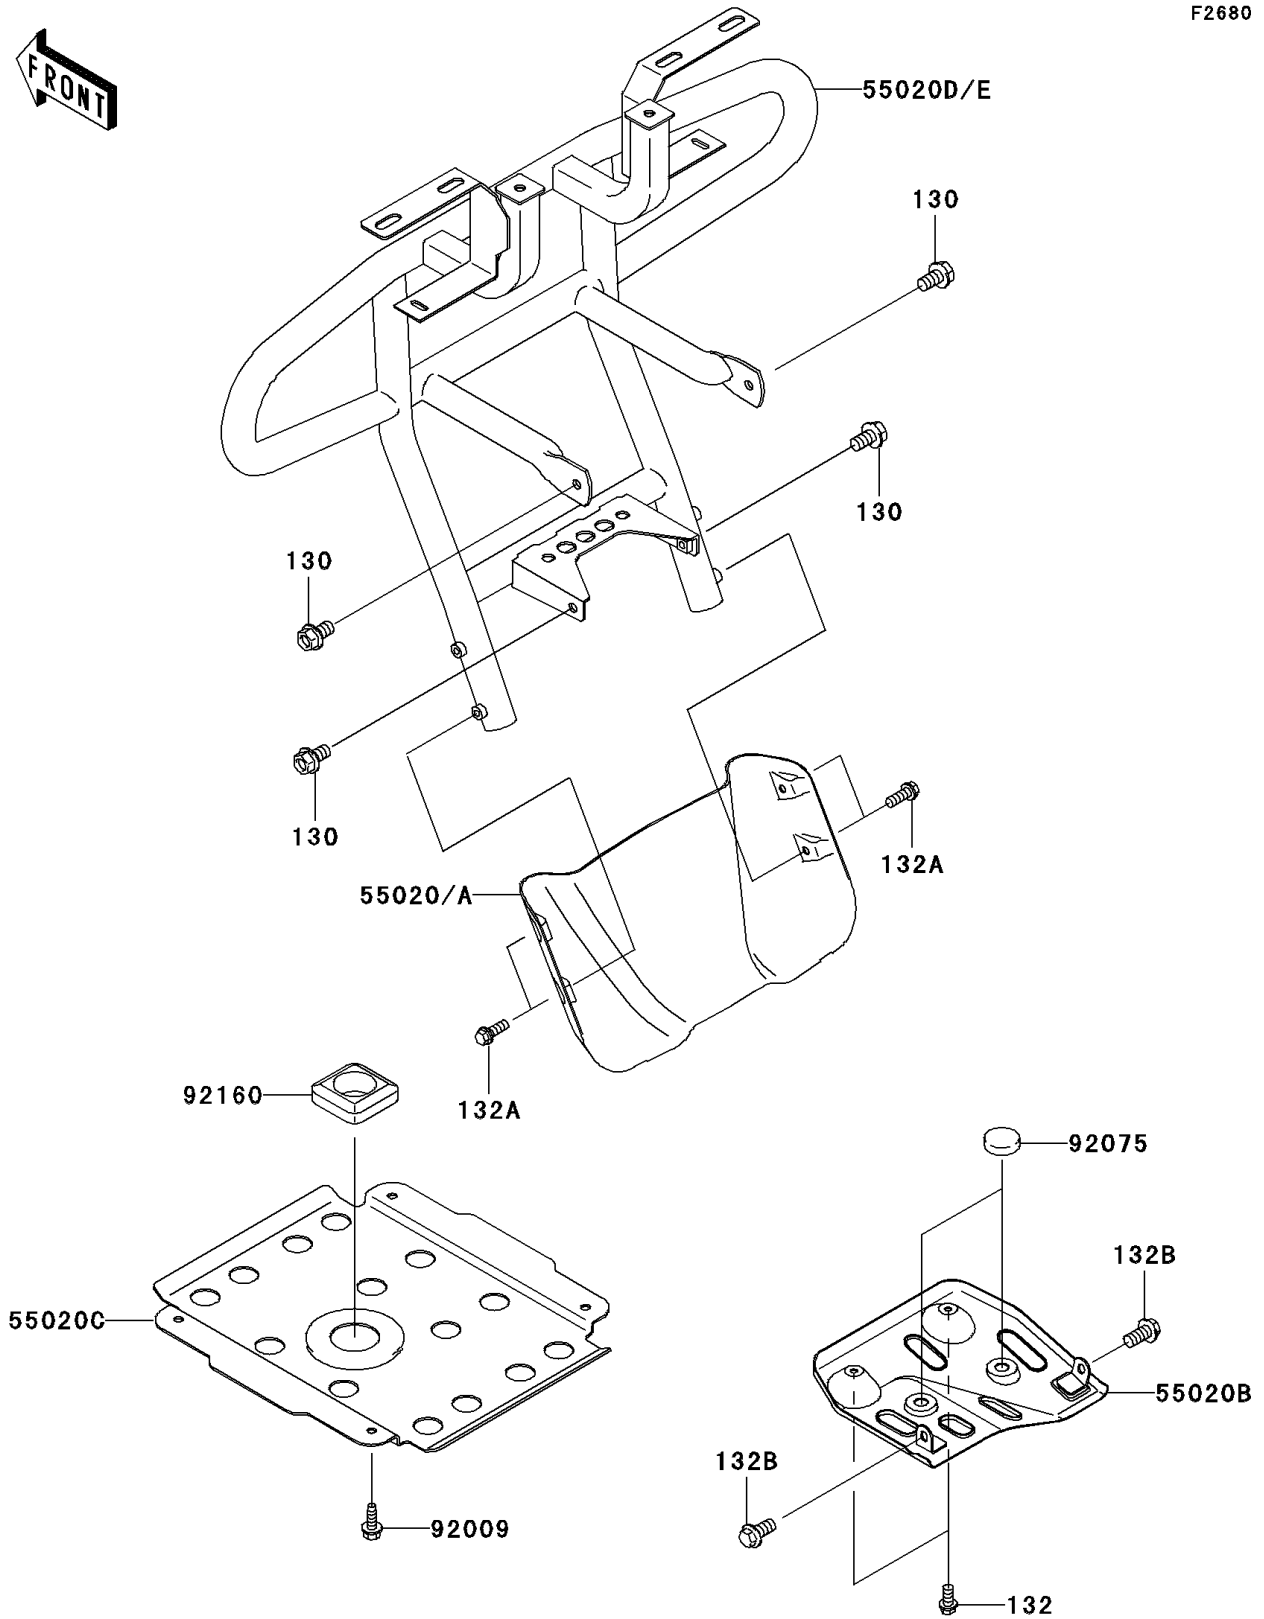

2010 Prairie® 360 4X4 PARTS DIAGRAM

Guard(s)

F2680

2010 Prairie® 360 4X4 PARTS LIST

Guard(s)

| ITEM NAME | PART NUMBER | QUANTITY |
|---------------------------------------|----------------|----------|
| BOLT-FLANGED,8X14 (Ref # 130) | 130BB0814 | 4 |
| BOLT-FLANGED-SMALL,6X12 (Ref # 132) | 132BB0612 | 2 |
| BOLT-FLANGED-SMALL,6X16 (Ref # 132A) | 132BB0616 | 4 |
| BOLT-FLANGED-SMALL,8X16 (Ref # 132B) | 132BB0816 | 2 |
| GUARD,SKID,FR,T.BLACK (Ref # 55020A) | 55020-1649-388 | 1 |
| GUARD,SWING ARM (Ref # 55020B) | 55020-1756 | 1 |
| GUARD,ENGINE (Ref # 55020C) | 55020-1789 | 1 |
| GUARD,FR,T.BLACK (Ref # 55020E) | 55020-7504-388 | 1 |
| SCREW,TAPPING,6.35X15.5 (Ref # 92009) | 92009-7501 | 4 |
| DAMPER (Ref # 92075) | 92075-157 | 2 |
| DAMPER (Ref # 92160) | 92160-1772 | 1 |