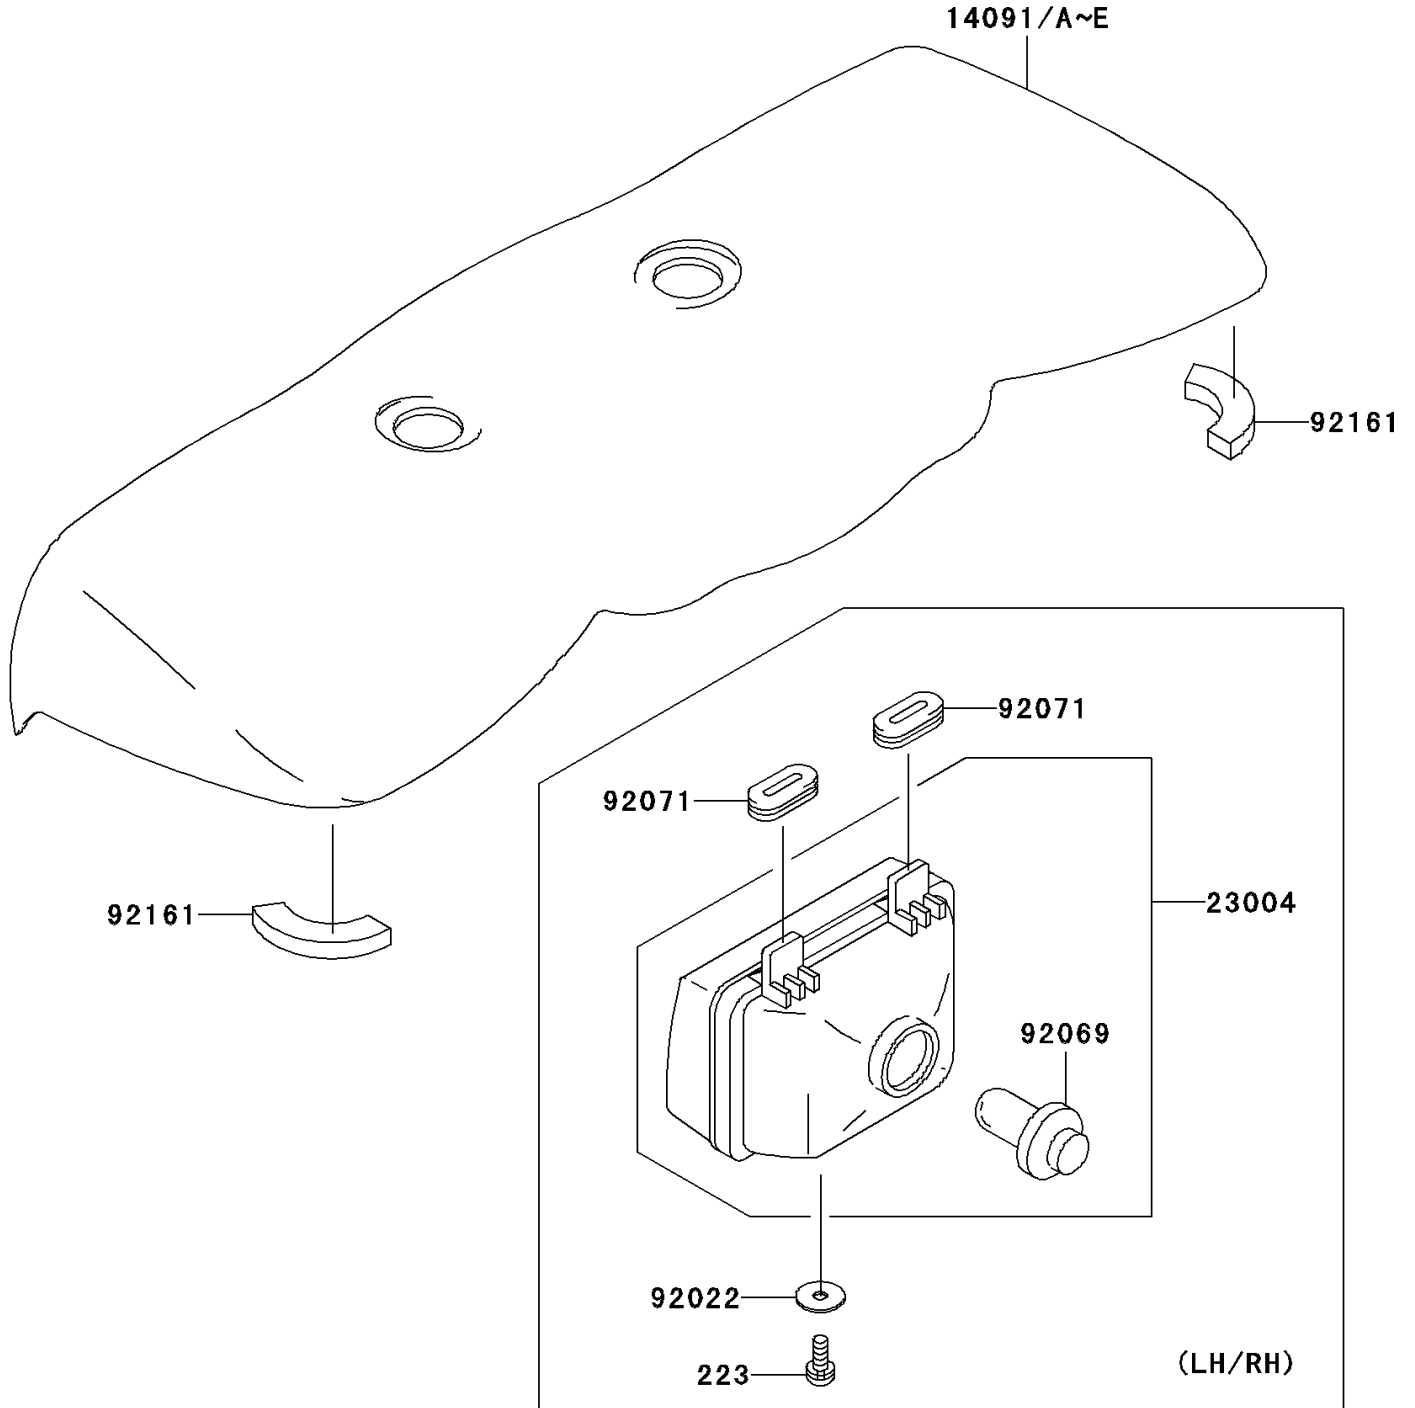

2007 Prairie 360 4X4 PARTS DIAGRAM

Headlight(s)

F2710

2007 Prairie 360 4X4 PARTS LIST

Headlight(s)

ITEM NAME	PART NUMBER	QUANTITY
SCREW-PAN-WS-CROS,4X14 (Ref # 223)	223AA0414	2
COVER,HEAD LAMP,A.RED (Ref # 14091B)	14091-7502-260	1
COVER,HEAD LAMP,W.GREEN (Ref # 14091C)	14091-7502-286	1
COVER,HEAD LAMP,P.WHITE (Ref # 14091E)	14091-7502-6F	1
LAMP-HEAD (Ref # 23004)	23004-7501	2
WASHER,4.5X16X1 (Ref # 92022)	92022-1950	2
BULB,12V 30/30W (Ref # 92069)	92069-7501	2
GROMMET (Ref # 92071)	92071-7501	4
DAMPER (Ref # 92161)	92161-7506	2