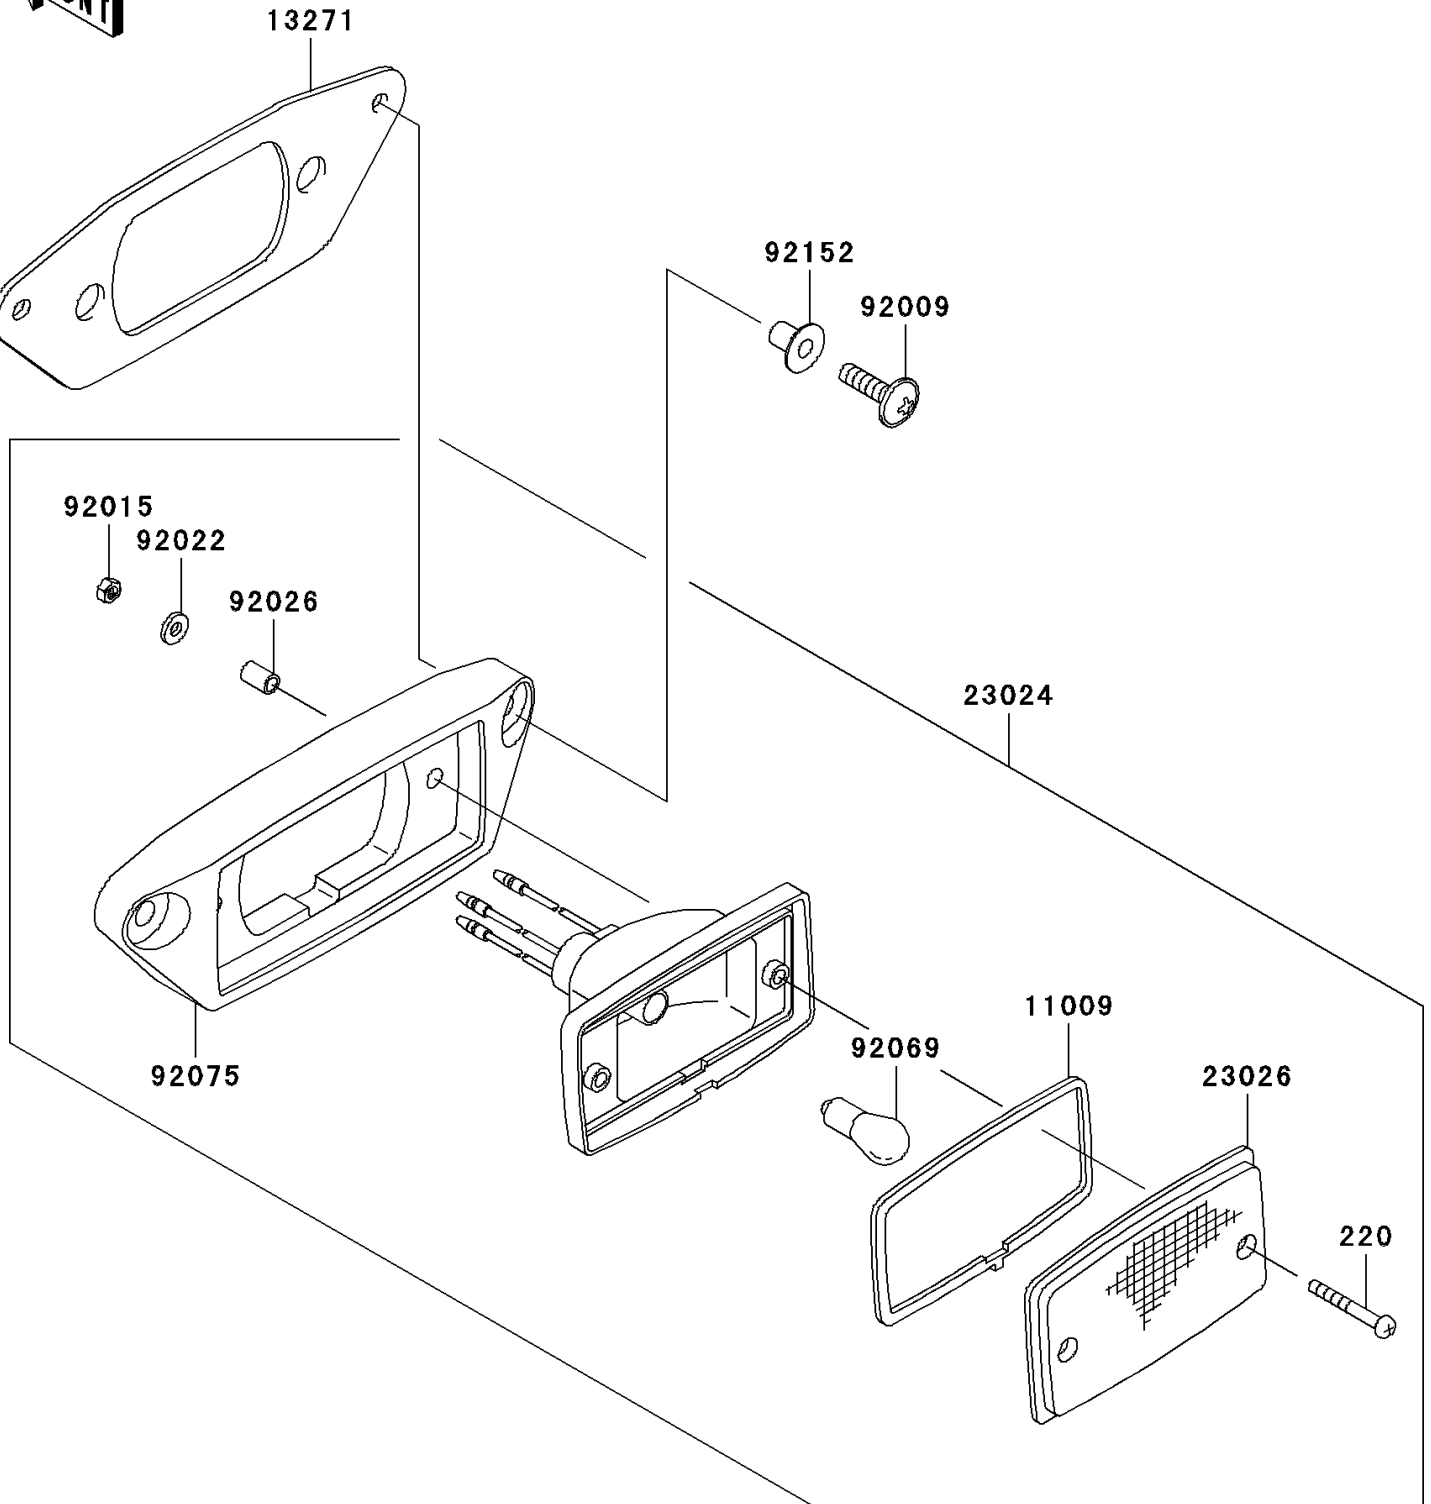

# 2007 Prairie 360 4X4 PARTS DIAGRAM

Taillight(s)

F2720

## 2007 Prairie 360 4X4 PARTS LIST

### Taillight(s)

ITEM NAME	PART NUMBER	QUANTITY
SCREW-PAN-CROS,4X30 (Ref # 220)	220AB0430	2
GASKET,TAIL LAMP (Ref # 11009)	11009-4004	1
PLATE,TAIL LAMP (Ref # 13271)	13271-0033	1
LAMP-ASSY-TAIL (Ref # 23024)	23024-0001	1
LENS,TAIL LAMP (Ref # 23026)	23026-1239	1
SCREW,6X22,BLACK (Ref # 92009)	92009-1256	2
NUT,4MM (Ref # 92015)	92015-1550	2
WASHER,PLAIN,4MM (Ref # 92022)	92022-1762	2
SPACER,4.5X6.5X10 (Ref # 92026)	92026-1261	2
BULB,12V 18/5W (Ref # 92069)	92069-1089	1
DAMPER,TAIL LAMP (Ref # 92075)	92075-1782	1
COLLAR (Ref # 92152)	92152-0015	2