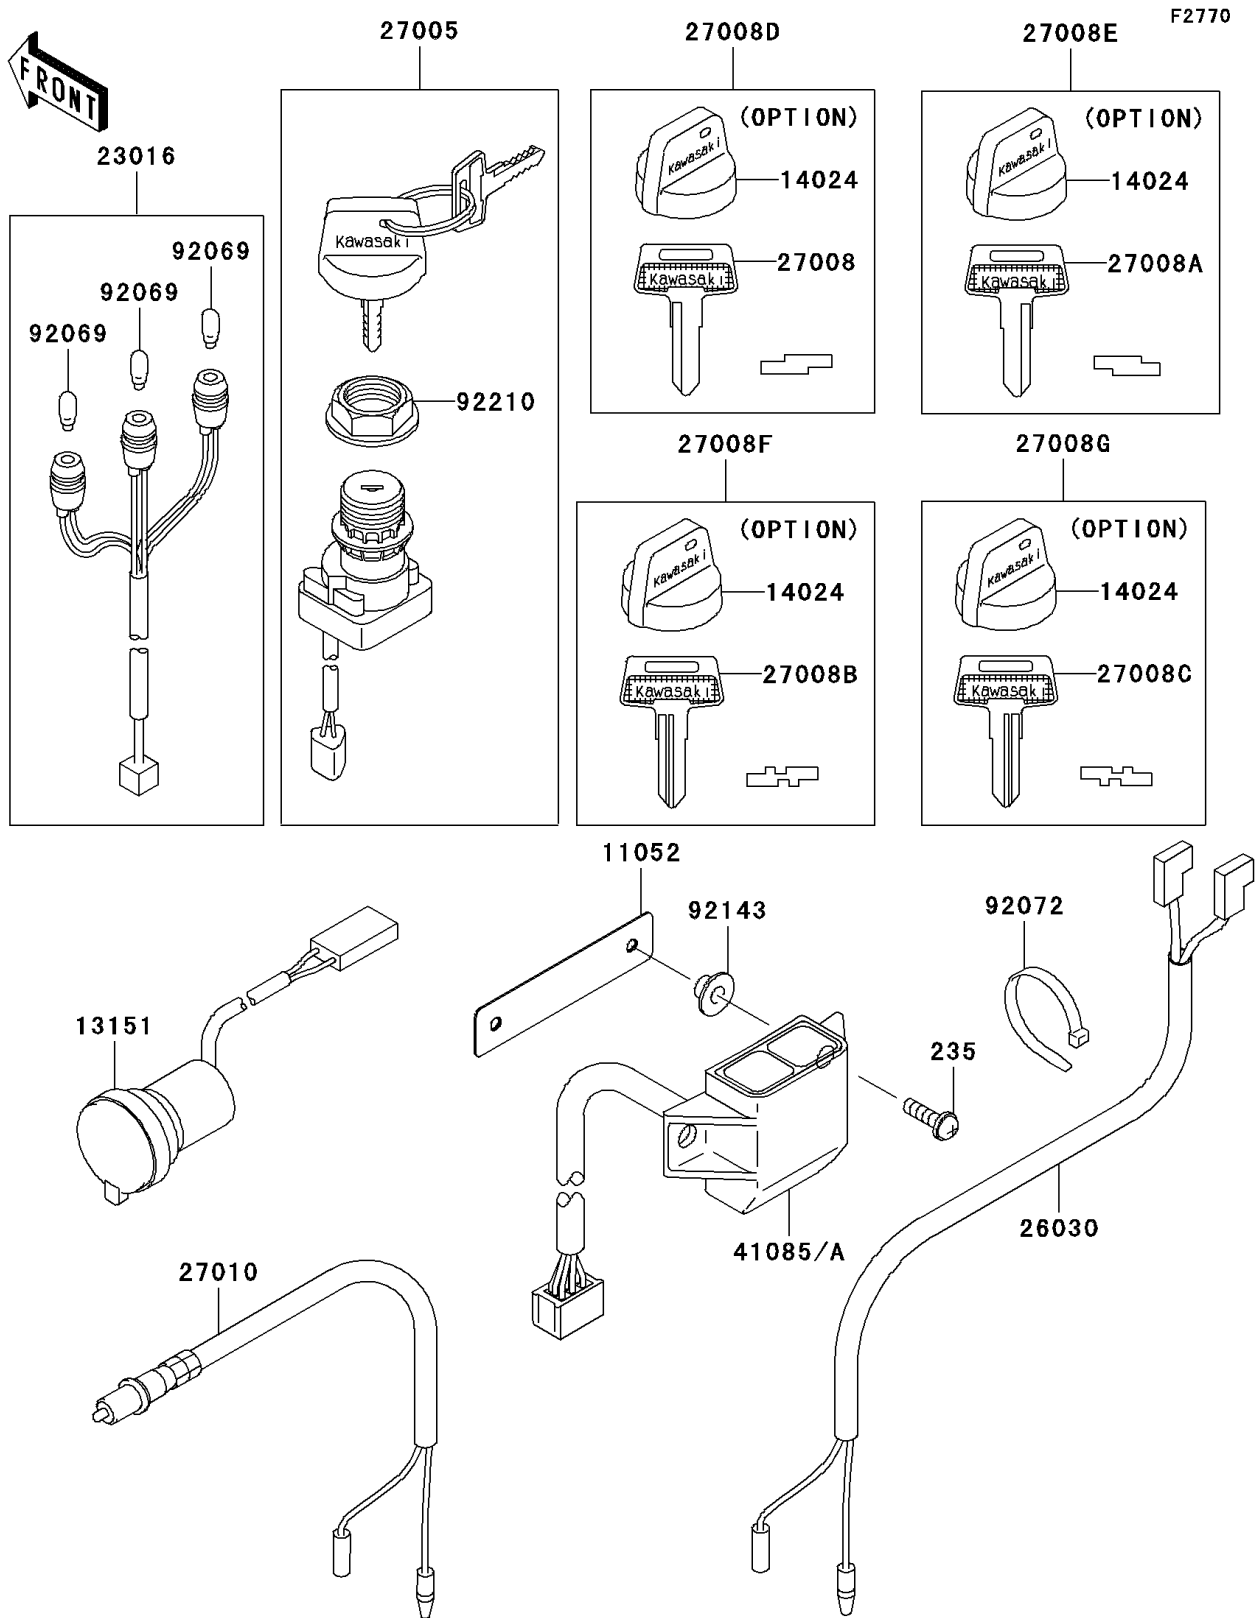

2006 Prairie 360 4X4 PARTS DIAGRAM

Ignition Switch

2006 Prairie 360 4X4 PARTS LIST

Ignition Switch

ITEM NAME	PART NUMBER	QUANTITY
SCREW-PAN-WP-CROS,5X16 (Ref # 235)	235AB0516	2
BRACKET (Ref # 11052)	11052-7530	1
SWITCH-COMP,D.C.TERMINAL (Ref # 13151)	13151-0004	1
COVER,KEY (Ref # 14024)	14024-1551	4
LAMP-ASSY (Ref # 23016)	23016-1151	1
HARNESS (Ref # 26030)	26030-1058	1
SWITCH-ASSY-IGNITION (Ref # 27005)	27005-1229	1
KEY-LOCK,BLANK (Ref # 27008)	27008-1041	1
KEY-LOCK,BLANK (Ref # 27008A)	27008-1042	1
KEY-LOCK,BLANK (Ref # 27008B)	27008-1043	1
KEY-LOCK,BLANK (Ref # 27008C)	27008-1044	1
KEY-LOCK,BLANK,W/COVER (Ref # 27008D)	27008-1132	1
KEY-LOCK,BLANK,W/COVER (Ref # 27008E)	27008-1133	1
KEY-LOCK,BLANK,W/COVER (Ref # 27008F)	27008-1134	1
KEY-LOCK,BLANK,W/COVER (Ref # 27008G)	27008-1135	1
SWITCH,BRAKE (Ref # 27010)	27010-1294	1
INDICATOR (Ref # 41085)	41085-0003	1
BULB,12V 3W,T7 (Ref # 92069)	92069-1020	3
BAND,L=149 (Ref # 92072)	92072-031	1
COLLAR (Ref # 92143)	92143-1057	2
NUT,IGNITION SWITCH (Ref # 92210)	92210-1109	1