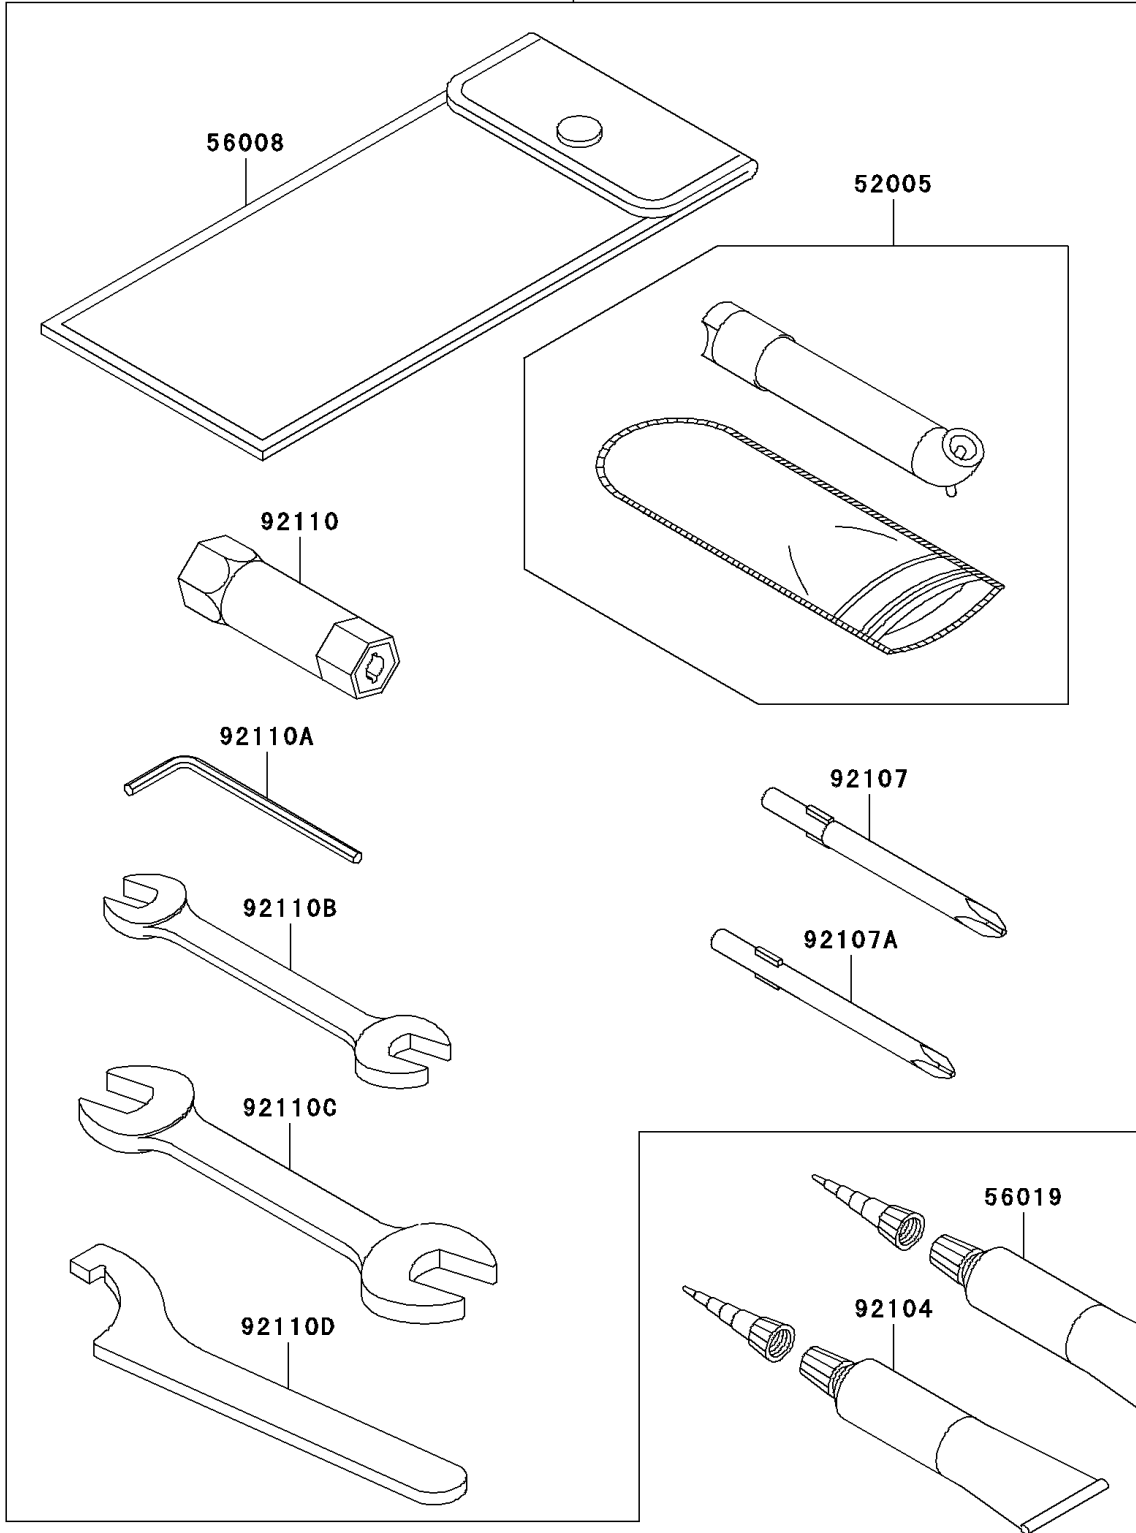

2006 Prairie 360 4X4 PARTS DIAGRAM

Owner's Tools

56007

F2810

2006 Prairie 360 4X4 PARTS LIST

Owner's Tools

ITEM NAME	PART NUMBER	QUANTITY
GAUGE,AIR (Ref # 52005)	52005-1082	1
TOOL-KIT (Ref # 56007)	56007-1497	1
BAG,TOOL (Ref # 56008)	56008-1007	1
GASKET-LIQUID,TB1211,WHITE (Ref # 56019)	56019-120	1
GASKET-LIQUID,TB1215,GRAY (Ref # 92104)	92104-1065	1
TOOL-DRIVER,#3PHILLIPS (Ref # 92107)	92107-005	1
TOOL-DRIVER,#2PHILLIPS (Ref # 92107A)	92107-1053	1
TOOL-WRENCH,BOX,18MM (Ref # 92110)	92110-1109	1
TOOL-WRENCH,ALLEN,3MM (Ref # 92110A)	92110-1140	1
TOOL-WRENCH,OPEN END,10X12 (Ref # 92110B)	92110-1152	1
TOOL-WRENCH,OPEN END,14X17 (Ref # 92110C)	92110-1153	1
TOOL-WRENCH,HOOK (Ref # 92110D)	92110-1173	1