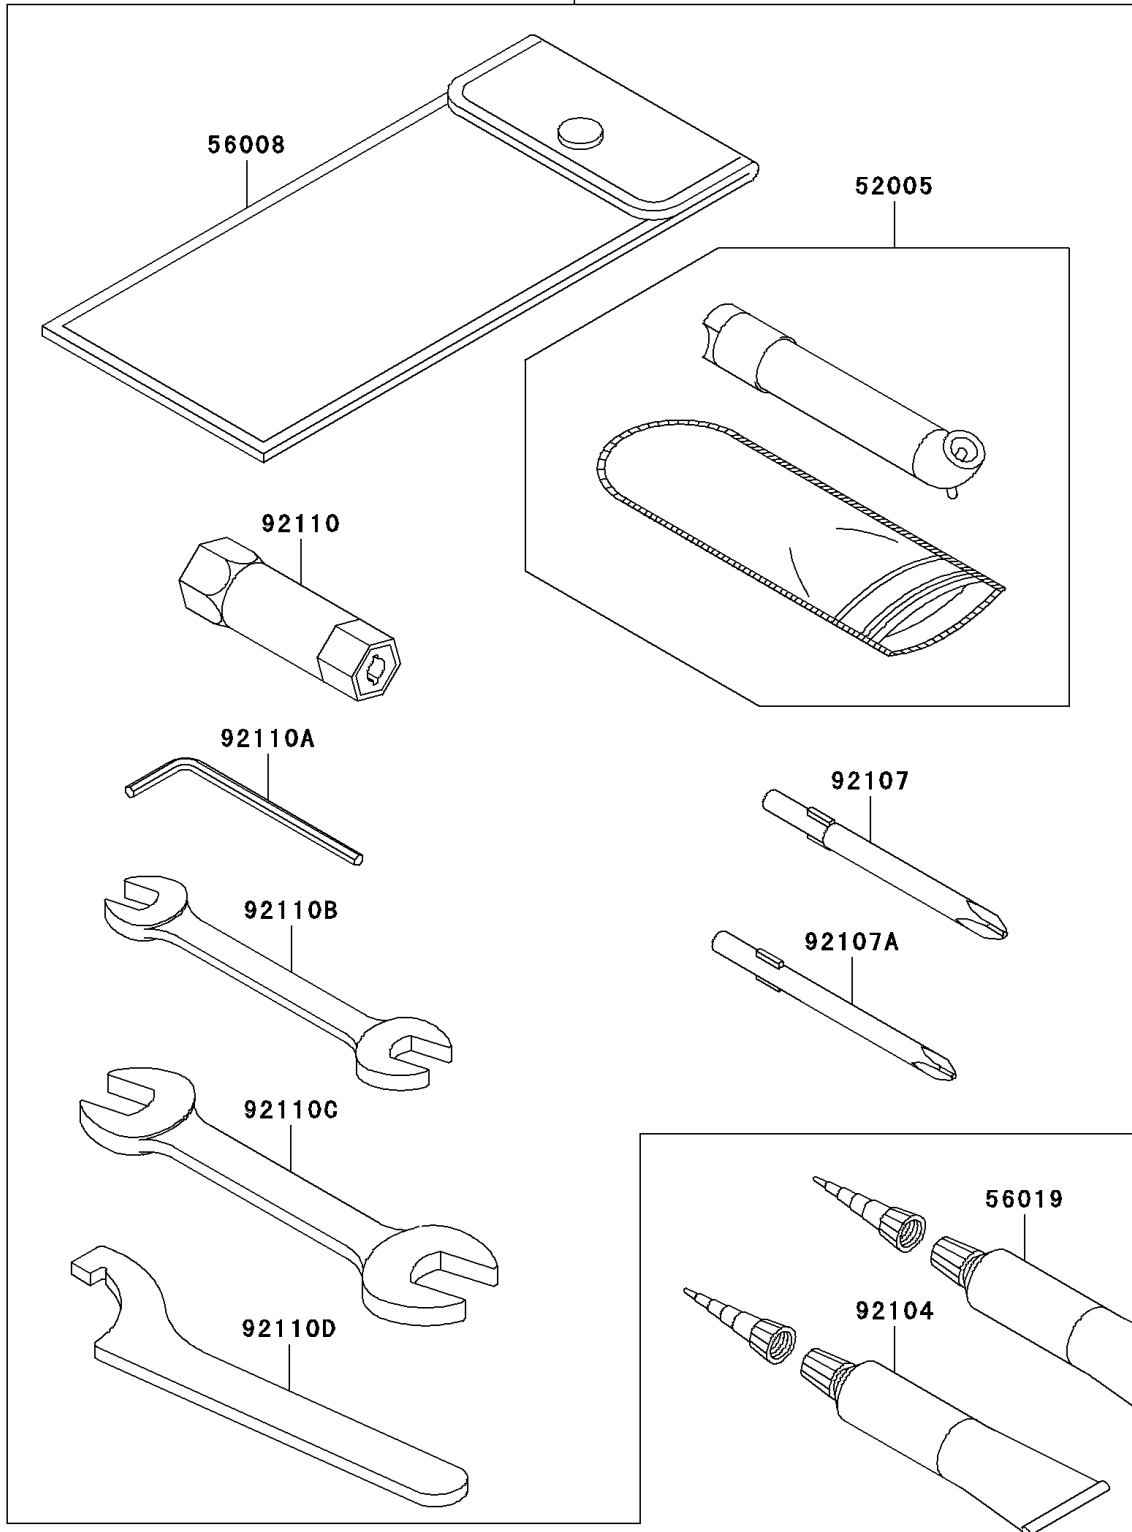

2007 Prairie 360 4X4 PARTS DIAGRAM

Owner's Tools

56007

F2810

2007 Prairie 360 4X4 PARTS LIST

Owner's Tools

ITEM NAME	PART NUMBER	QUANTITY
GAUGE,AIR (Ref # 52005)	52005-1082	1
TOOL-KIT (Ref # 56007)	56007-1497	1
BAG,TOOL (Ref # 56008)	56008-1007	1
GASKET-LIQUID,TB1211,WHITE (Ref # 56019)	56019-120	1
GASKET-LIQUID,TB1215,GRAY (Ref # 92104)	92104-1065	1
TOOL-DRIVER,#3PHILLIPS (Ref # 92107)	92107-005	1
TOOL-DRIVER,#2PHILLIPS (Ref # 92107A)	92107-1053	1
TOOL-WRENCH,BOX,18MM (Ref # 92110)	92110-1109	1
TOOL-WRENCH,ALLEN,3MM (Ref # 92110A)	92110-1140	1
TOOL-WRENCH,OPEN END,10X12 (Ref # 92110B)	92110-1152	1
TOOL-WRENCH,OPEN END,14X17 (Ref # 92110C)	92110-1153	1
TOOL-WRENCH,HOOK (Ref # 92110D)	92110-1173	1