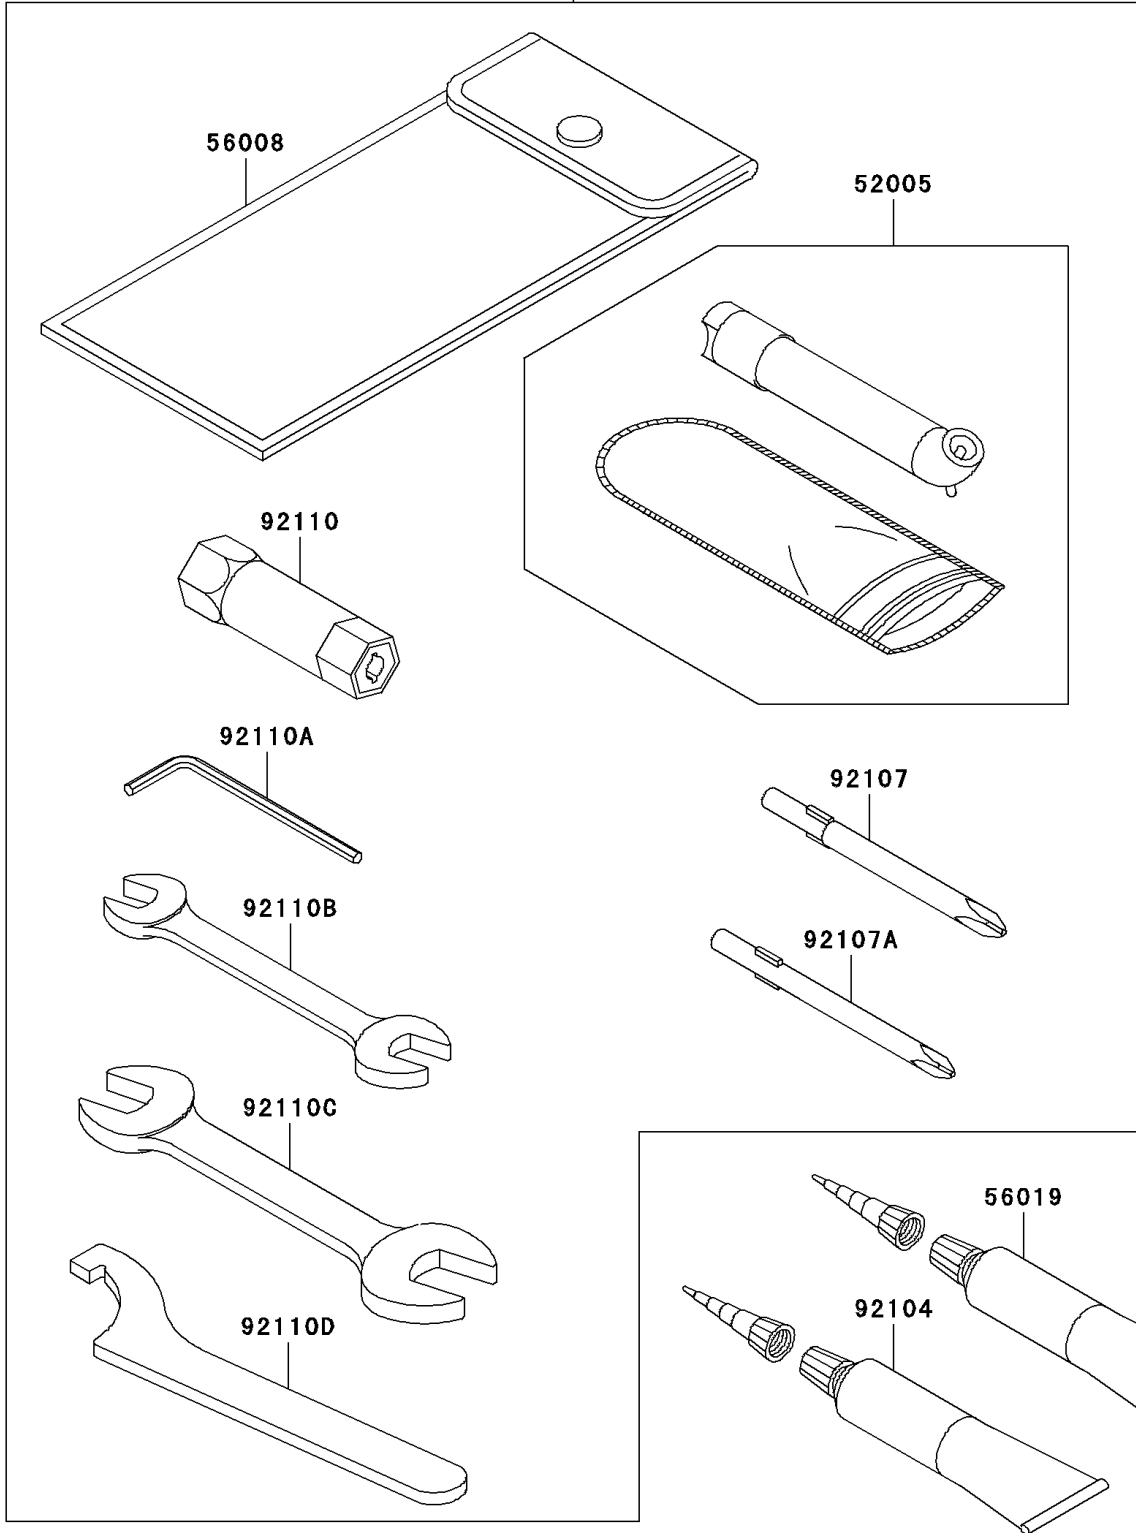

# 2008 Prairie® 360 4X4 PARTS DIAGRAM

Owner's Tools

56007

F2810

## 2008 Prairie® 360 4X4 PARTS LIST

### Owner's Tools

ITEM NAME	PART NUMBER	QUANTITY
GAUGE,AIR (Ref # 52005)	52005-1082	1
TOOL-KIT (Ref # 56007)	56007-1497	1
BAG,TOOL (Ref # 56008)	56008-1007	1
GASKET-LIQUID,TB1211,WHITE (Ref # 56019)	56019-120	1
GASKET-LIQUID,TB1215,GRAY (Ref # 92104)	92104-1065	1
TOOL-DRIVER,#3PHILLIPS (Ref # 92107)	92107-005	1
TOOL-DRIVER,#2PHILLIPS (Ref # 92107A)	92107-1053	1
TOOL-WRENCH,BOX,18MM (Ref # 92110)	92110-1109	1
TOOL-WRENCH,ALLEN,3MM (Ref # 92110A)	92110-1140	1
TOOL-WRENCH,OPEN END,10X12 (Ref # 92110B)	92110-1152	1
TOOL-WRENCH,OPEN END,14X17 (Ref # 92110C)	92110-1153	1
TOOL-WRENCH,HOOK (Ref # 92110D)	92110-1173	1