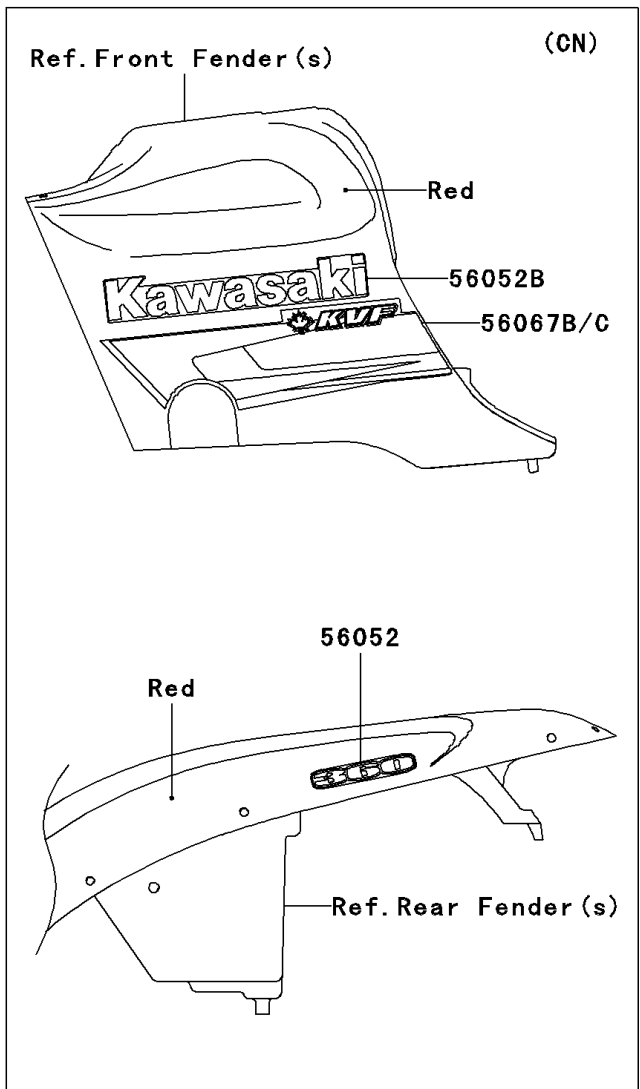

# 2007 Prairie 360 4X4 PARTS DIAGRAM

Decals(Red)(A7F)

F2861B

## 2007 Prairie 360 4X4 PARTS LIST

Decals(Red)(A7F)

ITEM NAME	PART NUMBER	QUANTITY
MARK,RR FENDER,360 (Ref # 56052)	56052-0467	2
MARK,FR FENDER,4X4 (Ref # 56052A)	56052-0547	1
MARK,KAWASAKI (Ref # 56052B)	56052-1729	2
PATTERN,FUEL TANK COVER,LH (Ref # 56067)	56067-0891	1
PATTERN,FUEL TANK COVER,RH (Ref # 56067A)	56067-0892	1
PATTERN,FUEL TANK COVER,LH (Ref # 56067B)	56067-0895	1
PATTERN,FUEL TANK COVER,RH (Ref # 56067C)	56067-0896	1