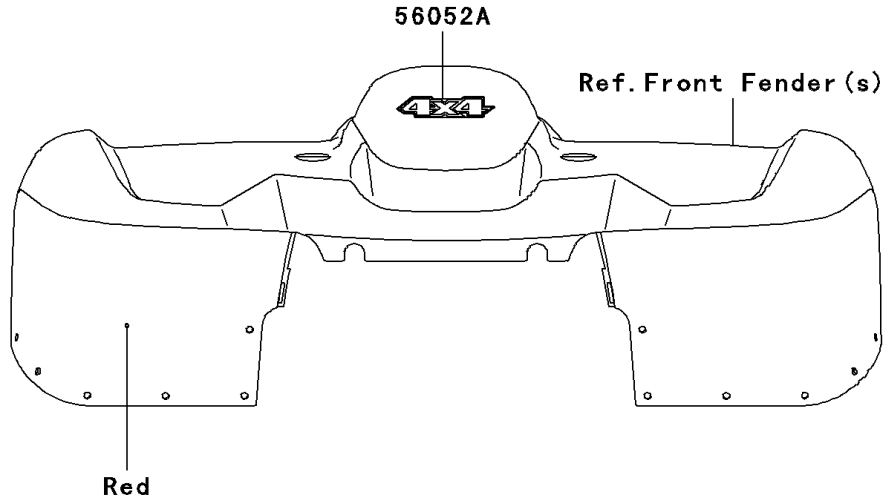

# 2007 Prairie 360 4X4 PARTS DIAGRAM

Decals(Red)(A7F)

F2861B

## 2007 Prairie 360 4X4 PARTS LIST

Decals(Red)(A7F)

ITEM NAME	PART NUMBER	QUANTITY
MARK,RR FENDER,360 (Ref # 56052)	56052-0467	2
MARK,FR FENDER,4X4 (Ref # 56052A)	56052-0547	1
MARK,KAWASAKI (Ref # 56052B)	56052-1729	2
PATTERN,FUEL TANK COVER,LH (Ref # 56067)	56067-0891	1
PATTERN,FUEL TANK COVER,RH (Ref # 56067A)	56067-0892	1
PATTERN,FUEL TANK COVER,LH (Ref # 56067B)	56067-0895	1
PATTERN,FUEL TANK COVER,RH (Ref # 56067C)	56067-0896	1