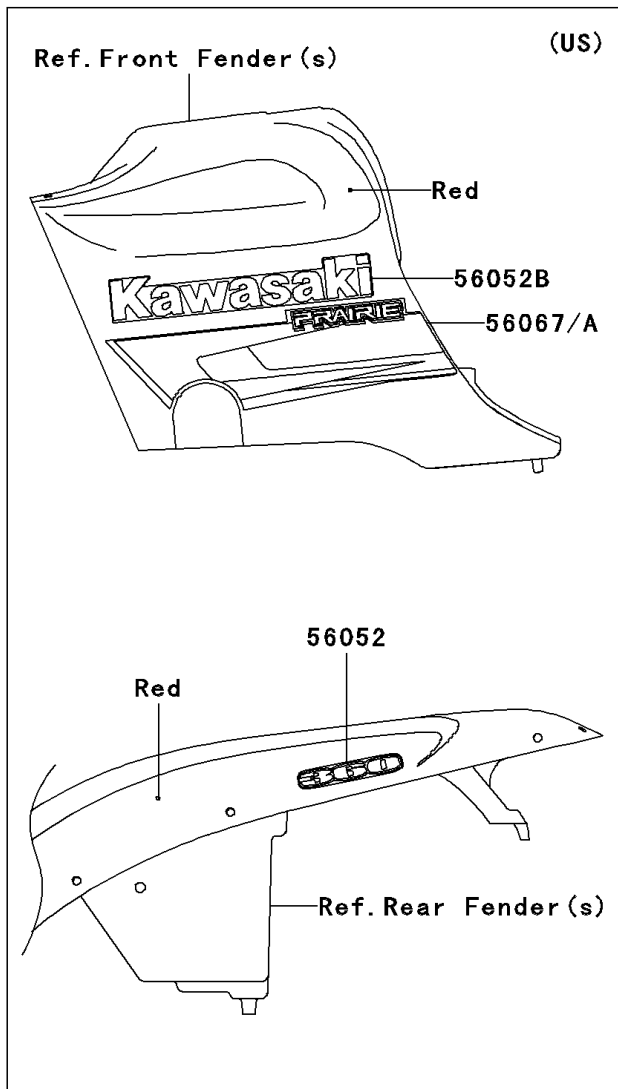

# 2007 Prairie 360 4X4 PARTS DIAGRAM

Decals(Red)(A7F)

F2861B

## 2007 Prairie 360 4X4 PARTS LIST

Decals(Red)(A7F)

ITEM NAME	PART NUMBER	QUANTITY
MARK,RR FENDER,360 (Ref # 56052)	56052-0467	2
MARK,FR FENDER,4X4 (Ref # 56052A)	56052-0547	1
MARK,KAWASAKI (Ref # 56052B)	56052-1729	2
PATTERN,FUEL TANK COVER,LH (Ref # 56067)	56067-0891	1
PATTERN,FUEL TANK COVER,RH (Ref # 56067A)	56067-0892	1
PATTERN,FUEL TANK COVER,LH (Ref # 56067B)	56067-0895	1
PATTERN,FUEL TANK COVER,RH (Ref # 56067C)	56067-0896	1