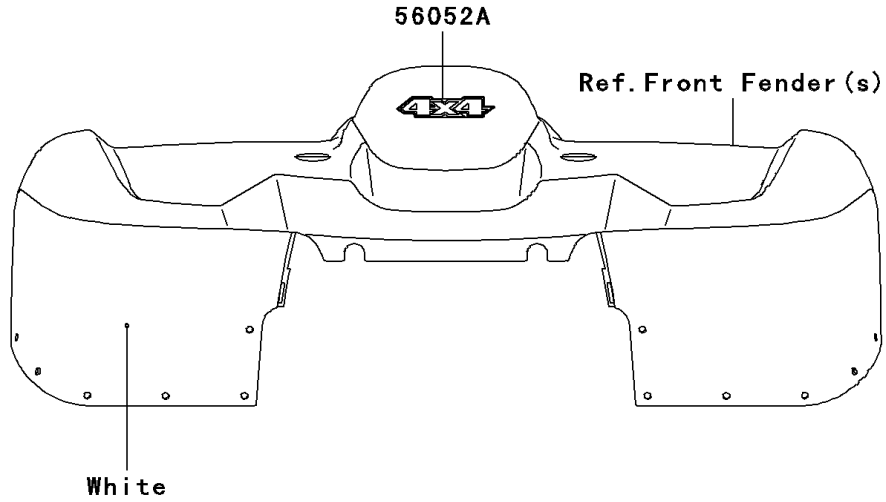

2008 Prairie® 360 4X4 PARTS DIAGRAM

Decals(White)(A8F)

F2861E

2008 Prairie® 360 4X4 PARTS LIST

Decals(White)(A8F)

| ITEM NAME | PART NUMBER | QUANTITY |
|---|-------------|----------|
| MARK,FUEL TANK COVER,KAWASAKI (Ref # 56052) | 56052-0952 | 2 |
| MARK,FR FENDER,4X4 (Ref # 56052A) | 56052-0953 | 1 |
| MARK,RR FENDER,360 (Ref # 56052B) | 56052-0954 | 2 |
| PATTERN,FUEL TANK COVER,LH (Ref # 56068) | 56068-0454 | 1 |
| PATTERN,FUEL TANK COVER,RH (Ref # 56068A) | 56068-0455 | 1 |
| PATTERN,FUEL TANK COVER,LH (Ref # 56068B) | 56068-0460 | 1 |
| PATTERN,FUEL TANK COVER,RH (Ref # 56068C) | 56068-0461 | 1 |