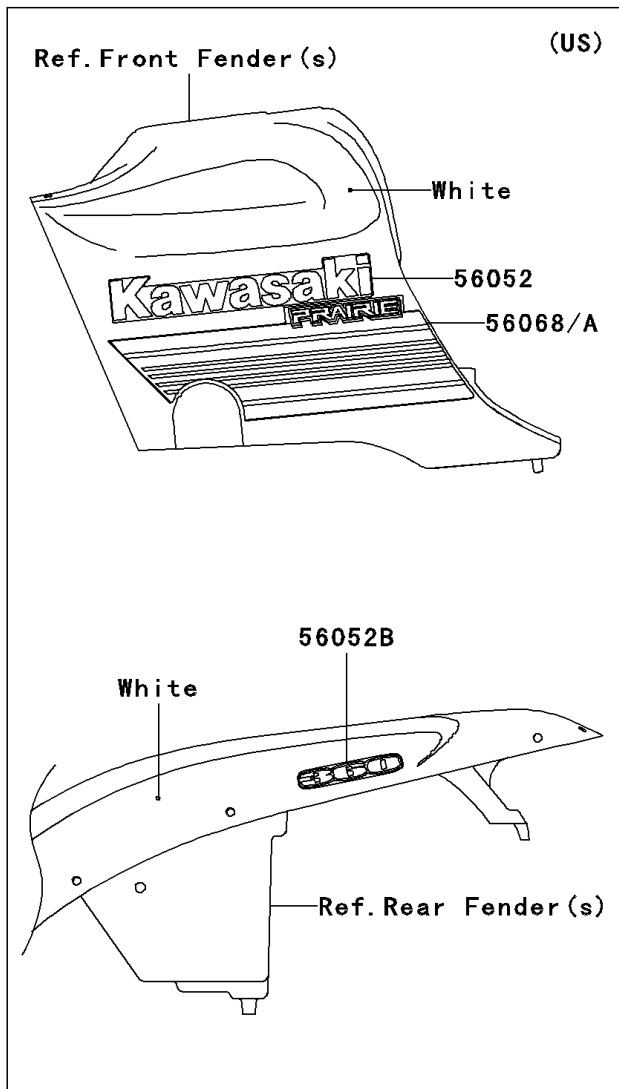

2008 Prairie® 360 4X4 PARTS DIAGRAM

Decals(White)(A8F)

F2861E

2008 Prairie® 360 4X4 PARTS LIST

Decals(White)(A8F)

| ITEM NAME | PART NUMBER | QUANTITY |
|---|-------------|----------|
| MARK,FUEL TANK COVER,KAWASAKI (Ref # 56052) | 56052-0952 | 2 |
| MARK,FR FENDER,4X4 (Ref # 56052A) | 56052-0953 | 1 |
| MARK,RR FENDER,360 (Ref # 56052B) | 56052-0954 | 2 |
| PATTERN,FUEL TANK COVER,LH (Ref # 56068) | 56068-0454 | 1 |
| PATTERN,FUEL TANK COVER,RH (Ref # 56068A) | 56068-0455 | 1 |
| PATTERN,FUEL TANK COVER,LH (Ref # 56068B) | 56068-0460 | 1 |
| PATTERN,FUEL TANK COVER,RH (Ref # 56068C) | 56068-0461 | 1 |