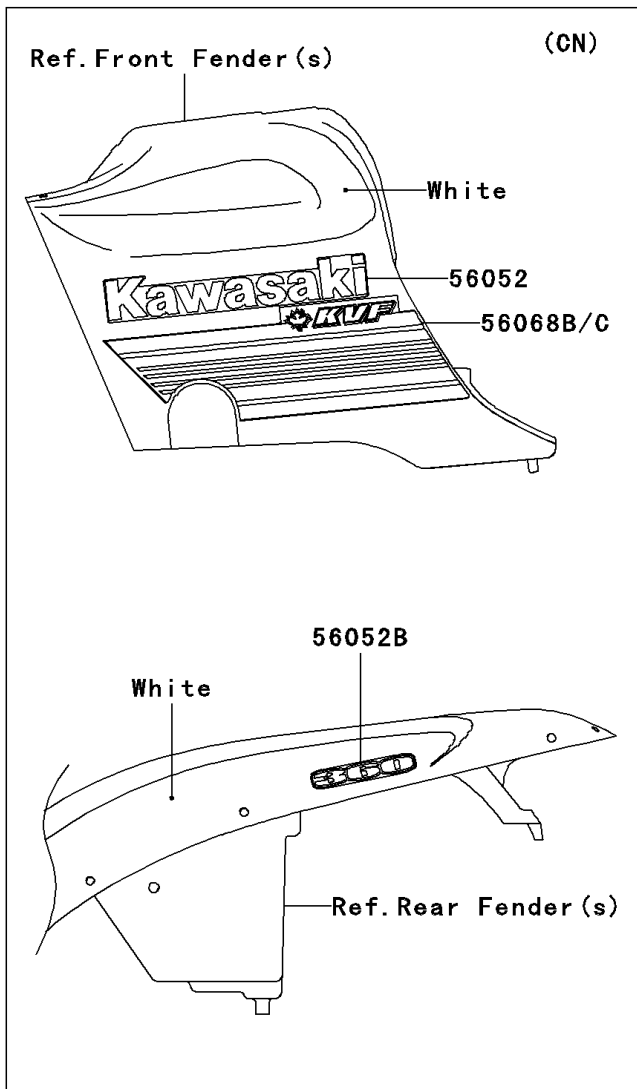

2008 Prairie® 360 4X4 PARTS DIAGRAM

Decals(White)(A8F)

F2861E

2008 Prairie® 360 4X4 PARTS LIST

Decals(White)(A8F)

| ITEM NAME | PART NUMBER | QUANTITY |
|---|-------------|----------|
| MARK,FUEL TANK COVER,KAWASAKI (Ref # 56052) | 56052-0952 | 2 |
| MARK,FR FENDER,4X4 (Ref # 56052A) | 56052-0953 | 1 |
| MARK,RR FENDER,360 (Ref # 56052B) | 56052-0954 | 2 |
| PATTERN,FUEL TANK COVER,LH (Ref # 56068) | 56068-0454 | 1 |
| PATTERN,FUEL TANK COVER,RH (Ref # 56068A) | 56068-0455 | 1 |
| PATTERN,FUEL TANK COVER,LH (Ref # 56068B) | 56068-0460 | 1 |
| PATTERN,FUEL TANK COVER,RH (Ref # 56068C) | 56068-0461 | 1 |