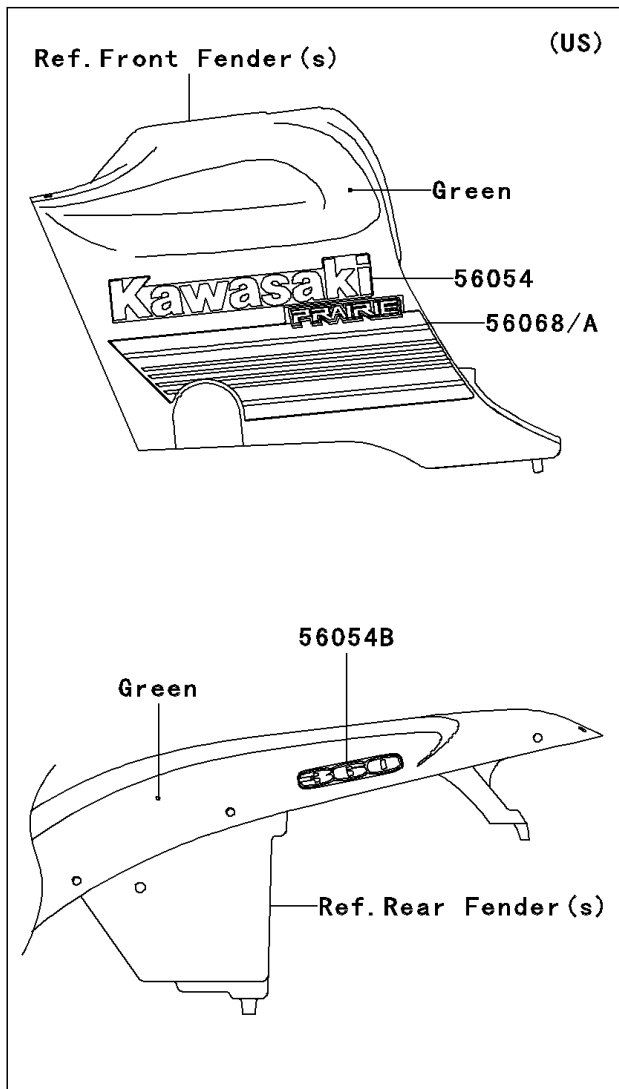

2008 Prairie® 360 4X4 PARTS DIAGRAM

Decals(Green)(A8F)

F2861G

2008 Prairie® 360 4X4 PARTS LIST

Decals(Green)(A8F)

ITEM NAME	PART NUMBER	QUANTITY
MARK,FUEL TANK COVER,KAWASAKI (Ref # 56054)	56054-0084	2
MARK,FR FENDER,4X4 (Ref # 56054A)	56054-0085	1
MARK,RR FENDER,360 (Ref # 56054B)	56054-0086	2
PATTERN,FUEL TANK COVER,LH (Ref # 56068)	56068-0450	1
PATTERN,FUEL TANK COVER,RH (Ref # 56068A)	56068-0451	1
PATTERN,FUEL TANK COVER,LH (Ref # 56068B)	56068-0456	1
PATTERN,FUEL TANK COVER,RH (Ref # 56068C)	56068-0457	1