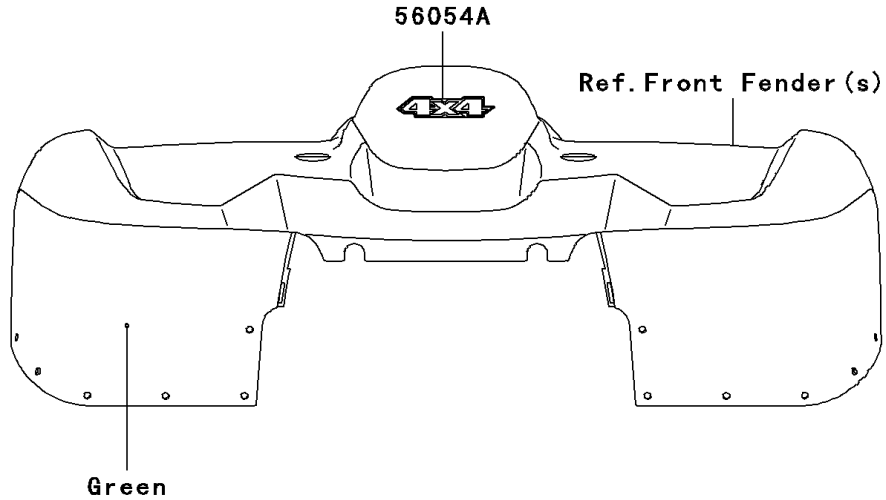

2008 Prairie® 360 4X4 PARTS DIAGRAM

Decals(Green)(A8F)

F2861G

2008 Prairie® 360 4X4 PARTS LIST

Decals(Green)(A8F)

ITEM NAME	PART NUMBER	QUANTITY
MARK,FUEL TANK COVER,KAWASAKI (Ref # 56054)	56054-0084	2
MARK,FR FENDER,4X4 (Ref # 56054A)	56054-0085	1
MARK,RR FENDER,360 (Ref # 56054B)	56054-0086	2
PATTERN,FUEL TANK COVER,LH (Ref # 56068)	56068-0450	1
PATTERN,FUEL TANK COVER,RH (Ref # 56068A)	56068-0451	1
PATTERN,FUEL TANK COVER,LH (Ref # 56068B)	56068-0456	1
PATTERN,FUEL TANK COVER,RH (Ref # 56068C)	56068-0457	1