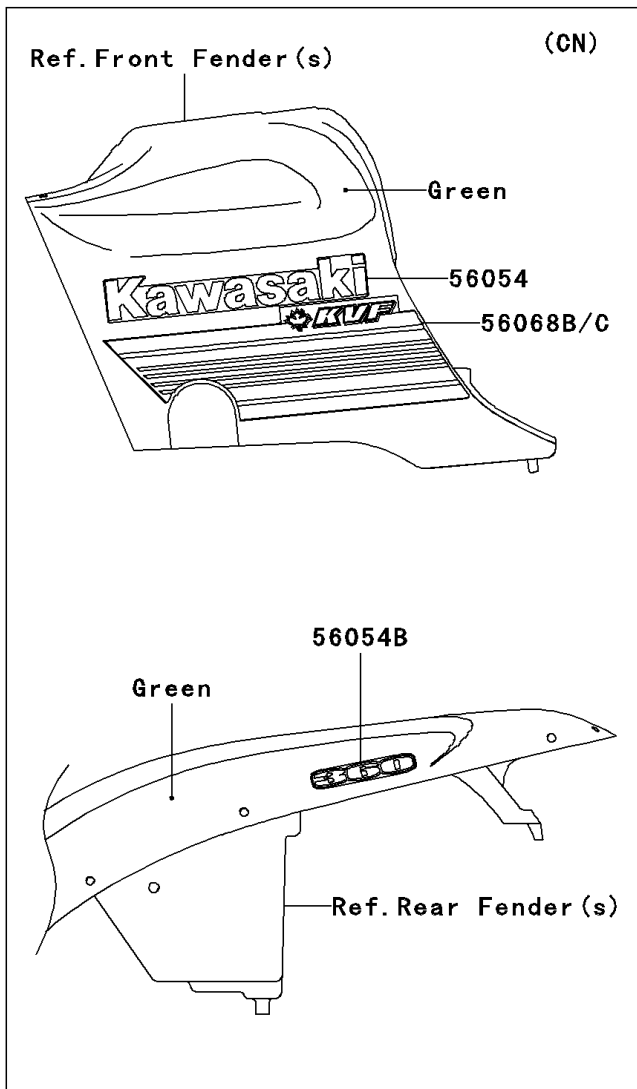

2008 Prairie® 360 4X4 PARTS DIAGRAM

Decals(Green)(A8F)

F2861G

2008 Prairie® 360 4X4 PARTS LIST

Decals(Green)(A8F)

ITEM NAME	PART NUMBER	QUANTITY
MARK,FUEL TANK COVER,KAWASAKI (Ref # 56054)	56054-0084	2
MARK,FR FENDER,4X4 (Ref # 56054A)	56054-0085	1
MARK,RR FENDER,360 (Ref # 56054B)	56054-0086	2
PATTERN,FUEL TANK COVER,LH (Ref # 56068)	56068-0450	1
PATTERN,FUEL TANK COVER,RH (Ref # 56068A)	56068-0451	1
PATTERN,FUEL TANK COVER,LH (Ref # 56068B)	56068-0456	1
PATTERN,FUEL TANK COVER,RH (Ref # 56068C)	56068-0457	1