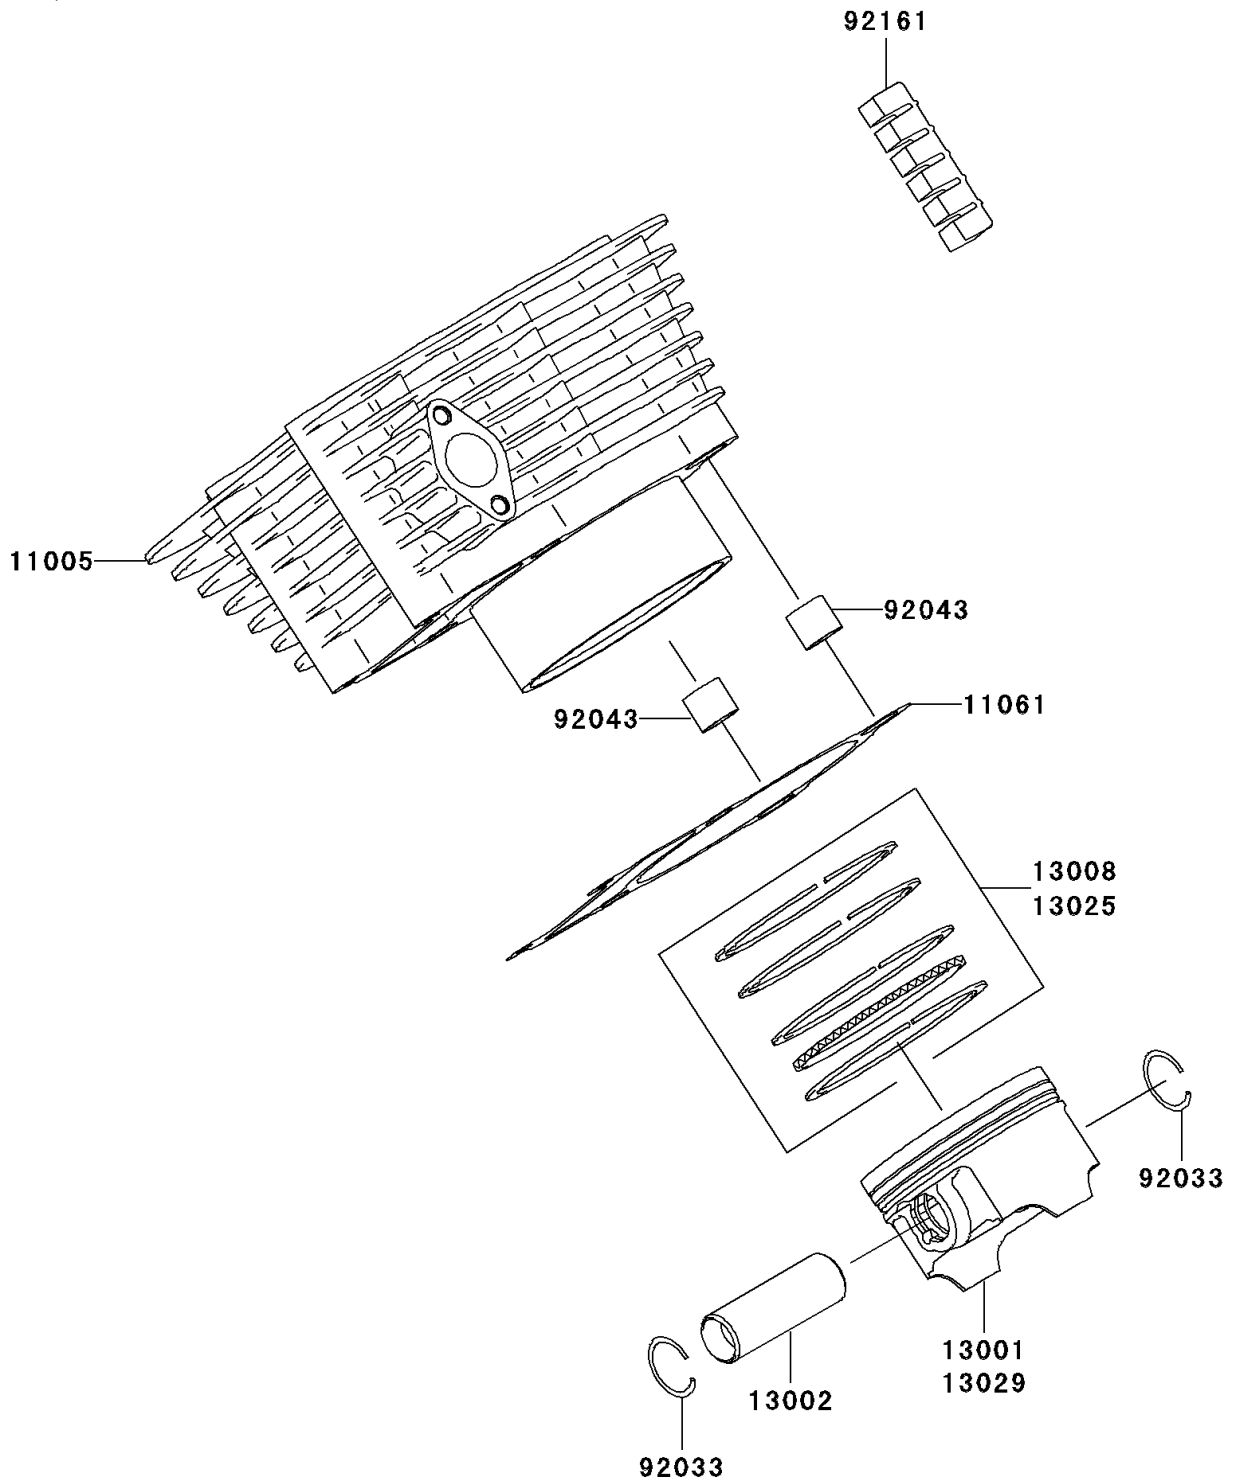

2007 Prairie 360 PARTS DIAGRAM

Cylinder/Piston(s)

E1120

2007 Prairie 360 PARTS LIST

Cylinder/Piston(s)

ITEM NAME	PART NUMBER	QUANTITY
CYLINDER-ENGINE (Ref # 11005)	11005-1980	1
GASKET,CYLINDER BASE (Ref # 11061)	11061-1085	1
PISTON-ENGINE (Ref # 13001)	13001-1652	1
PIN-PISTON (Ref # 13002)	13002-1060	1
RING-SET-PISTON (Ref # 13008)	13008-1214	1
RING-SET-PISTON L,O/S 0.50 (Ref # 13025)	13025-0002	1
PISTON-ENGINE L,O/S 0.50 (Ref # 13029)	13029-0002	1
RING-SNAP (Ref # 92033)	92033-1207	2
PIN,13X16X14 (Ref # 92043)	92043-1608	2
DAMPER,CYLINDER (Ref # 92161)	92161-1312	5