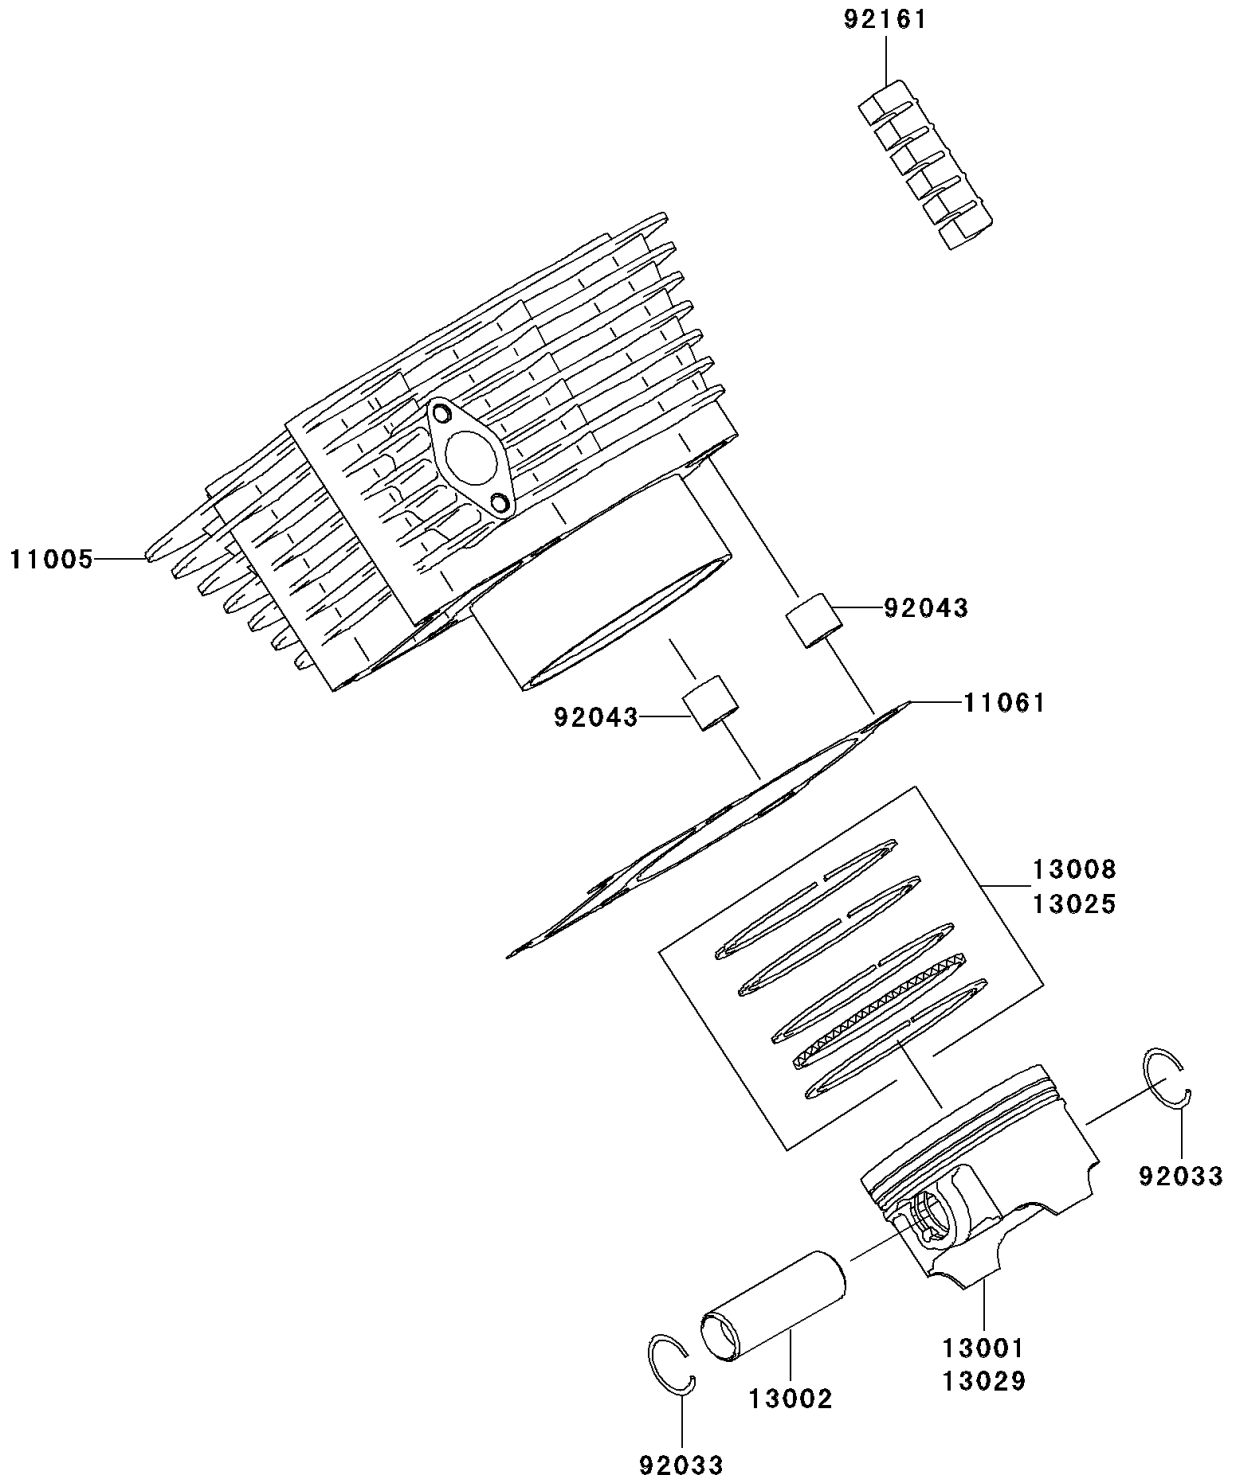

2009 Prairie® 360 PARTS DIAGRAM

Cylinder/Piston(s)

E1120

2009 Prairie® 360 PARTS LIST

Cylinder/Piston(s)

ITEM NAME	PART NUMBER	QUANTITY
CYLINDER-ENGINE (Ref # 11005)	11005-1980	1
GASKET,CYLINDER BASE (Ref # 11061)	11061-1085	1
PISTON-ENGINE (Ref # 13001)	13001-1652	1
PIN-PISTON (Ref # 13002)	13002-1060	1
RING-SET-PISTON (Ref # 13008)	13008-1214	1
RING-SET-PISTON L,O/S 0.50 (Ref # 13025)	13025-0002	1
PISTON-ENGINE L,O/S 0.50 (Ref # 13029)	13029-0002	1
RING-SNAP (Ref # 92033)	92033-1207	2
PIN,13X16X14 (Ref # 92043)	92043-1608	2
DAMPER,CYLINDER (Ref # 92161)	92161-1312	5