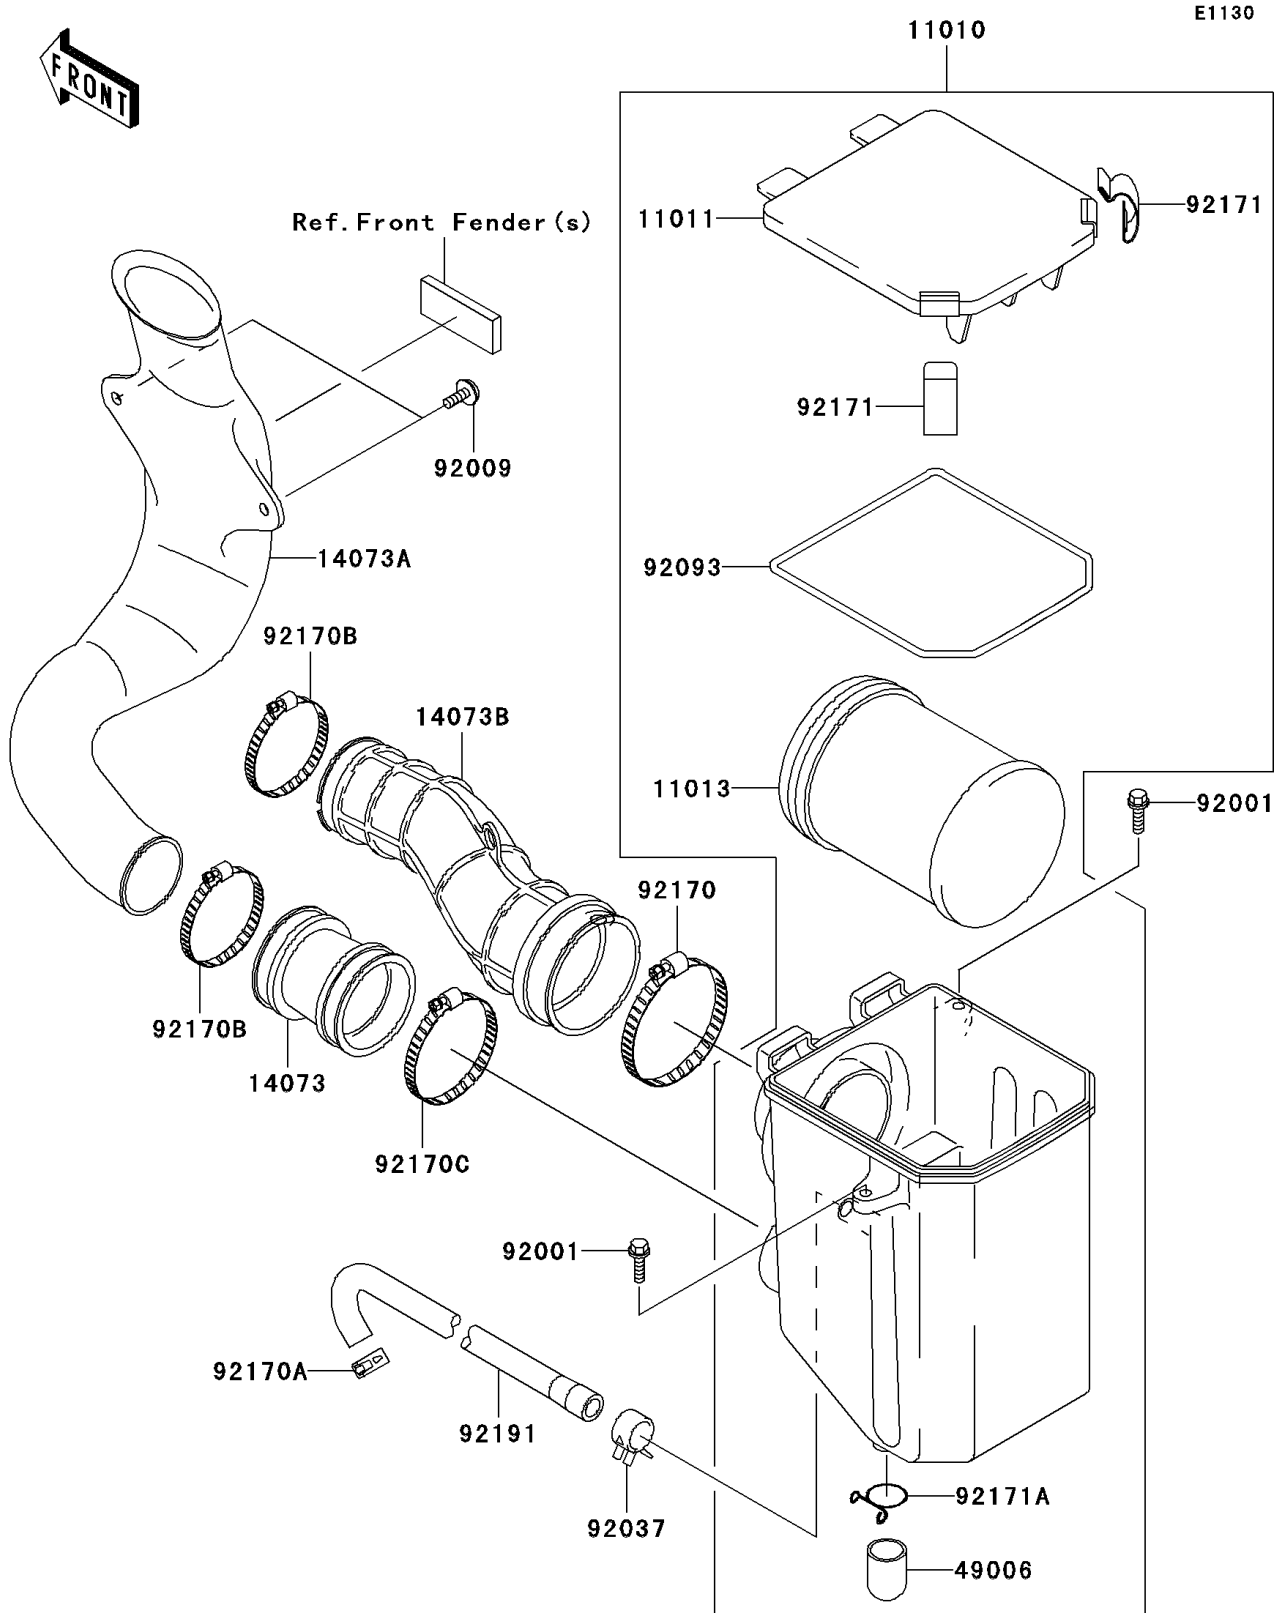

2007 Prairie 360 PARTS DIAGRAM

Air Cleaner

2007 Prairie 360 PARTS LIST

Air Cleaner

ITEM NAME	PART NUMBER	QUANTITY
FILTER-ASSY-AIR (Ref # 11010)	11010-1766	1
CASE-AIR FILTER,UPP (Ref # 11011)	11011-1639	1
ELEMENT-AIR FILTER (Ref # 11013)	11013-1292	1
DUCT,A/C-INLET (Ref # 14073)	14073-1802	1
DUCT,INLET (Ref # 14073A)	14073-1803	1
DUCT,A/C-CARBURETOR (Ref # 14073B)	14073-1823	1
BOOT (Ref # 49006)	49006-1359	1
BOLT,WP,6X20 (Ref # 92001)	92001-1460	2
SCREW,TAPPING,6X16 (Ref # 92009)	92009-1166	2
CLAMP (Ref # 92037)	92037-1678	1
SEAL,AIR FILTER CASE (Ref # 92093)	92093-1550	1
CLAMP (Ref # 92170)	92170-1307	1
CLAMP (Ref # 92170A)	92170-1491	1
CLAMP (Ref # 92170B)	92170-1674	2
CLAMP (Ref # 92170C)	92170-1764	1
CLAMP,AIR FILTER CASE (Ref # 92171)	92171-1426	2
CLAMP (Ref # 92171A)	92171-1427	1
TUBE,AIR CLEANER (Ref # 92191)	92191-1644	1