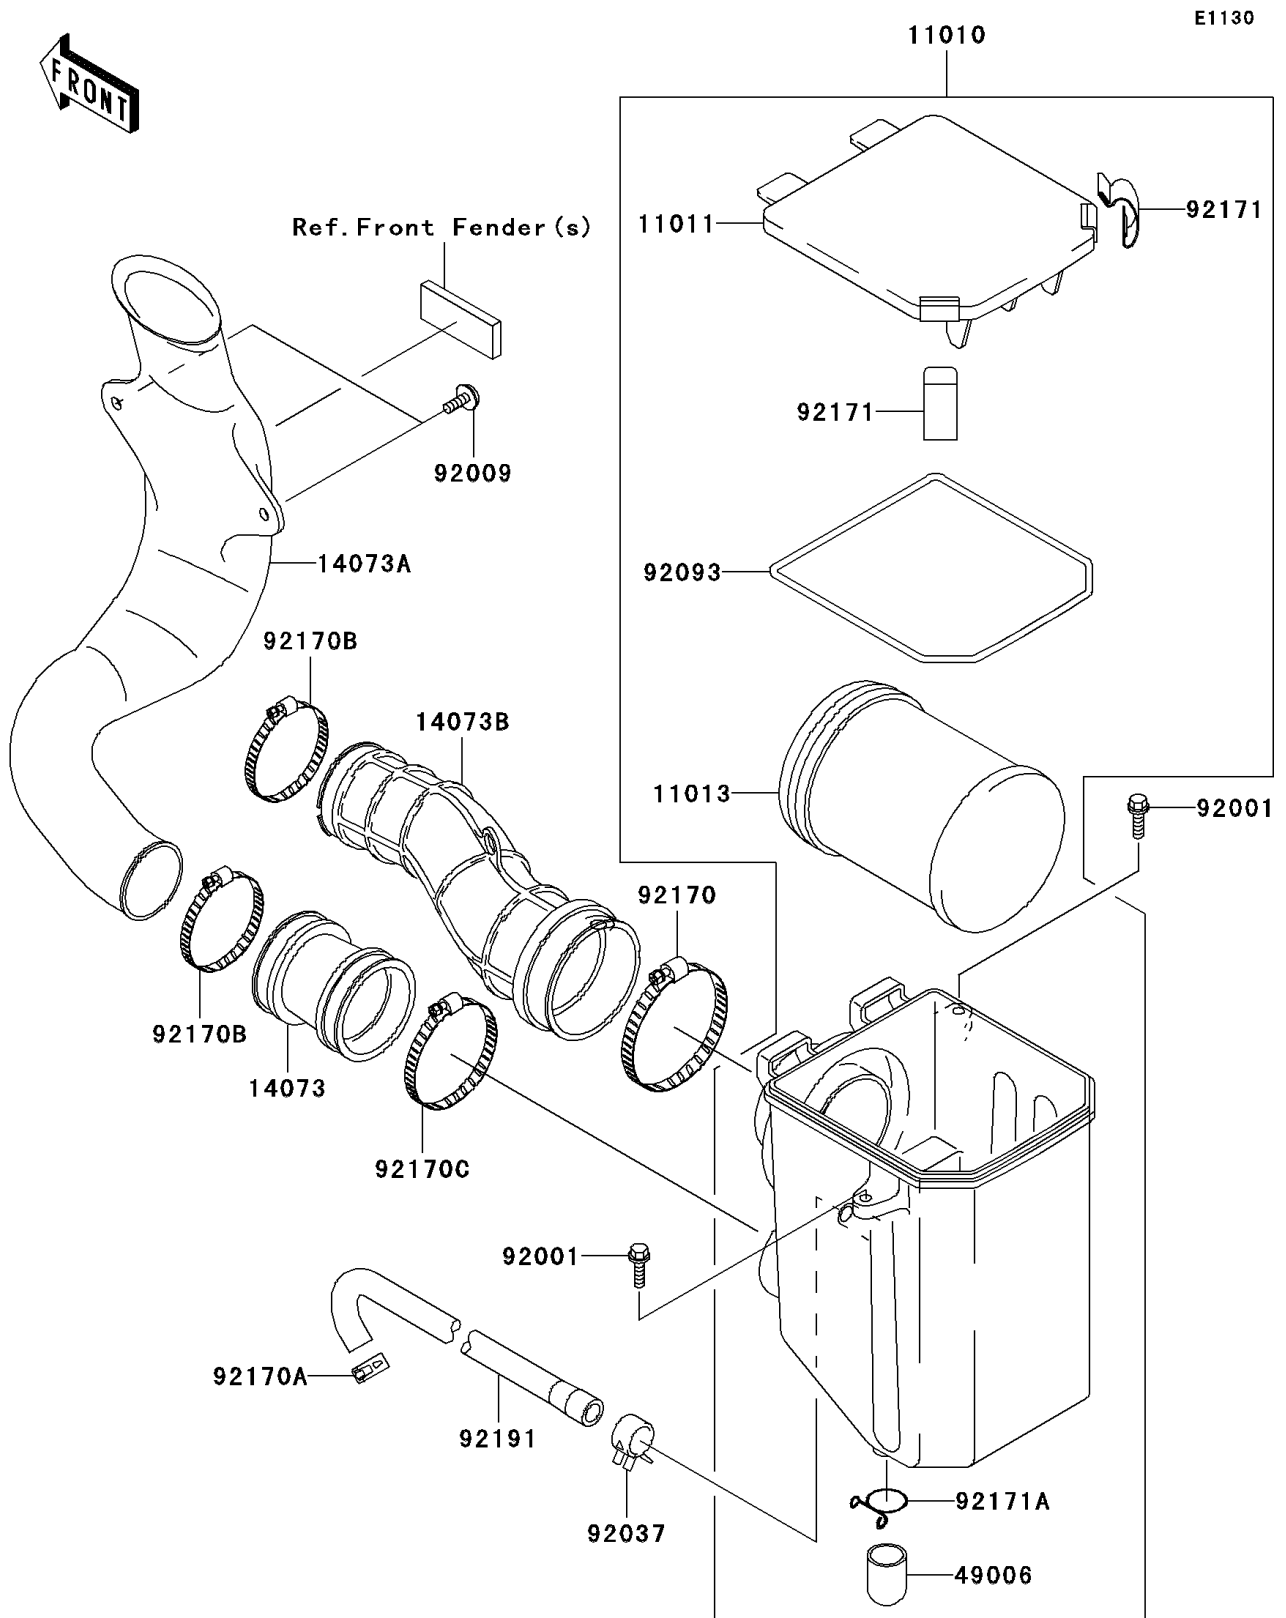

2008 Prairie® 360 PARTS DIAGRAM

Air Cleaner

2008 Prairie® 360 PARTS LIST

Air Cleaner

ITEM NAME	PART NUMBER	QUANTITY
FILTER-ASSY-AIR (Ref # 11010)	11010-1766	1
CASE-AIR FILTER,UPP (Ref # 11011)	11011-1639	1
ELEMENT-AIR FILTER (Ref # 11013)	11013-1292	1
DUCT,A/C-INLET (Ref # 14073)	14073-1802	1
DUCT,INLET (Ref # 14073A)	14073-1803	1
DUCT,A/C-CARBURETOR (Ref # 14073B)	14073-1823	1
BOOT (Ref # 49006)	49006-1359	1
BOLT,WP,6X20 (Ref # 92001)	92001-1460	2
SCREW,TAPPING,6X16 (Ref # 92009)	92009-1166	2
CLAMP (Ref # 92037)	92037-1678	1
SEAL,AIR FILTER CASE (Ref # 92093)	92093-1550	1
CLAMP (Ref # 92170)	92170-1307	1
CLAMP (Ref # 92170A)	92170-1491	1
CLAMP (Ref # 92170B)	92170-1674	2
CLAMP (Ref # 92170C)	92170-1764	1
CLAMP,AIR FILTER CASE (Ref # 92171)	92171-1426	2
CLAMP (Ref # 92171A)	92171-1427	1
TUBE,AIR CLEANER (Ref # 92191)	92191-1644	1