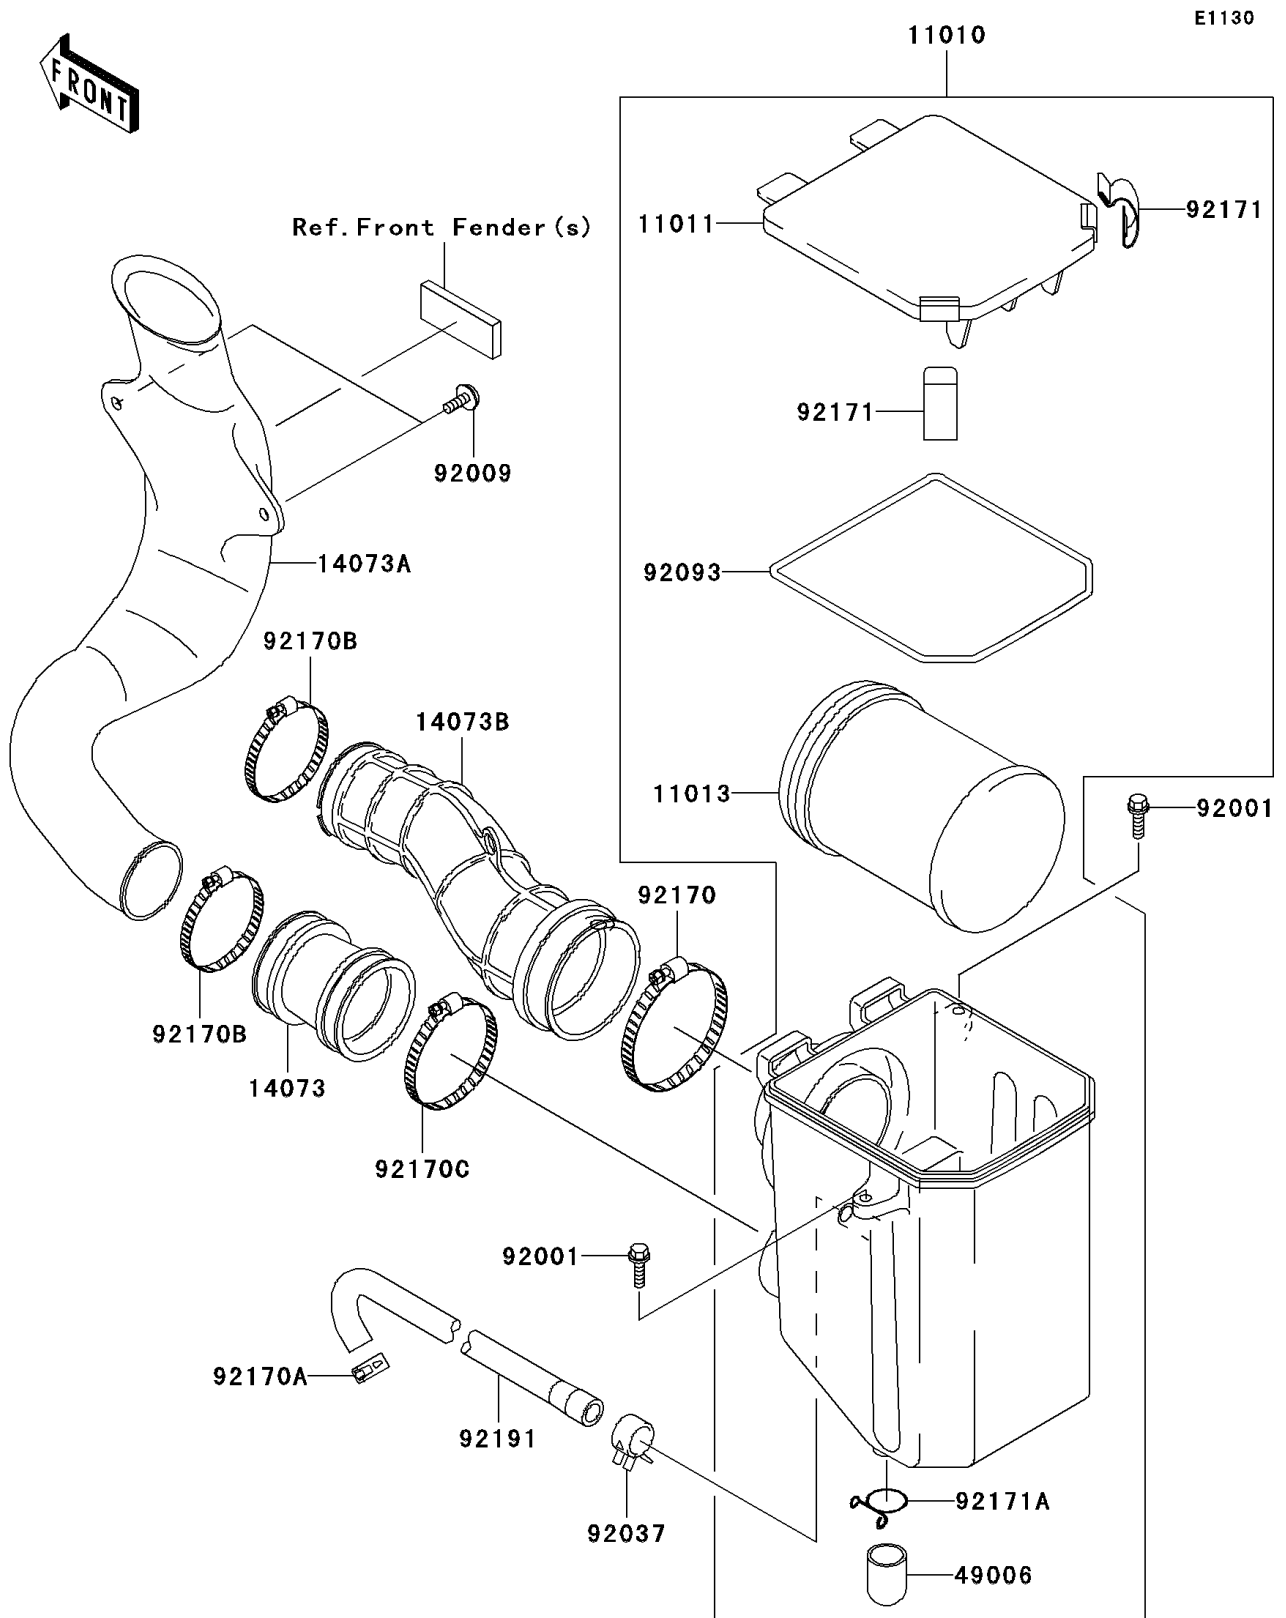

2009 Prairie® 360 PARTS DIAGRAM

Air Cleaner

2009 Prairie® 360 PARTS LIST

Air Cleaner

ITEM NAME	PART NUMBER	QUANTITY
FILTER-ASSY-AIR (Ref # 11010)	11010-1766	1
CASE-AIR FILTER,UPP (Ref # 11011)	11011-1639	1
ELEMENT-AIR FILTER (Ref # 11013)	11013-1292	1
DUCT,A/C-INLET (Ref # 14073)	14073-1802	1
DUCT,INLET (Ref # 14073A)	14073-1803	1
DUCT,A/C-CARBURETOR (Ref # 14073B)	14073-1823	1
BOOT (Ref # 49006)	49006-1359	1
BOLT,WP,6X20 (Ref # 92001)	92001-1460	2
SCREW,TAPPING,6X16 (Ref # 92009)	92009-1166	2
CLAMP (Ref # 92037)	92037-1678	1
SEAL,AIR FILTER CASE (Ref # 92093)	92093-1550	1
CLAMP (Ref # 92170)	92170-1307	1
CLAMP (Ref # 92170A)	92170-1491	1
CLAMP (Ref # 92170B)	92170-1674	2
CLAMP (Ref # 92170C)	92170-1764	1
CLAMP,AIR FILTER CASE (Ref # 92171)	92171-1426	2
CLAMP (Ref # 92171A)	92171-1427	1
TUBE,AIR CLEANER (Ref # 92191)	92191-1644	1