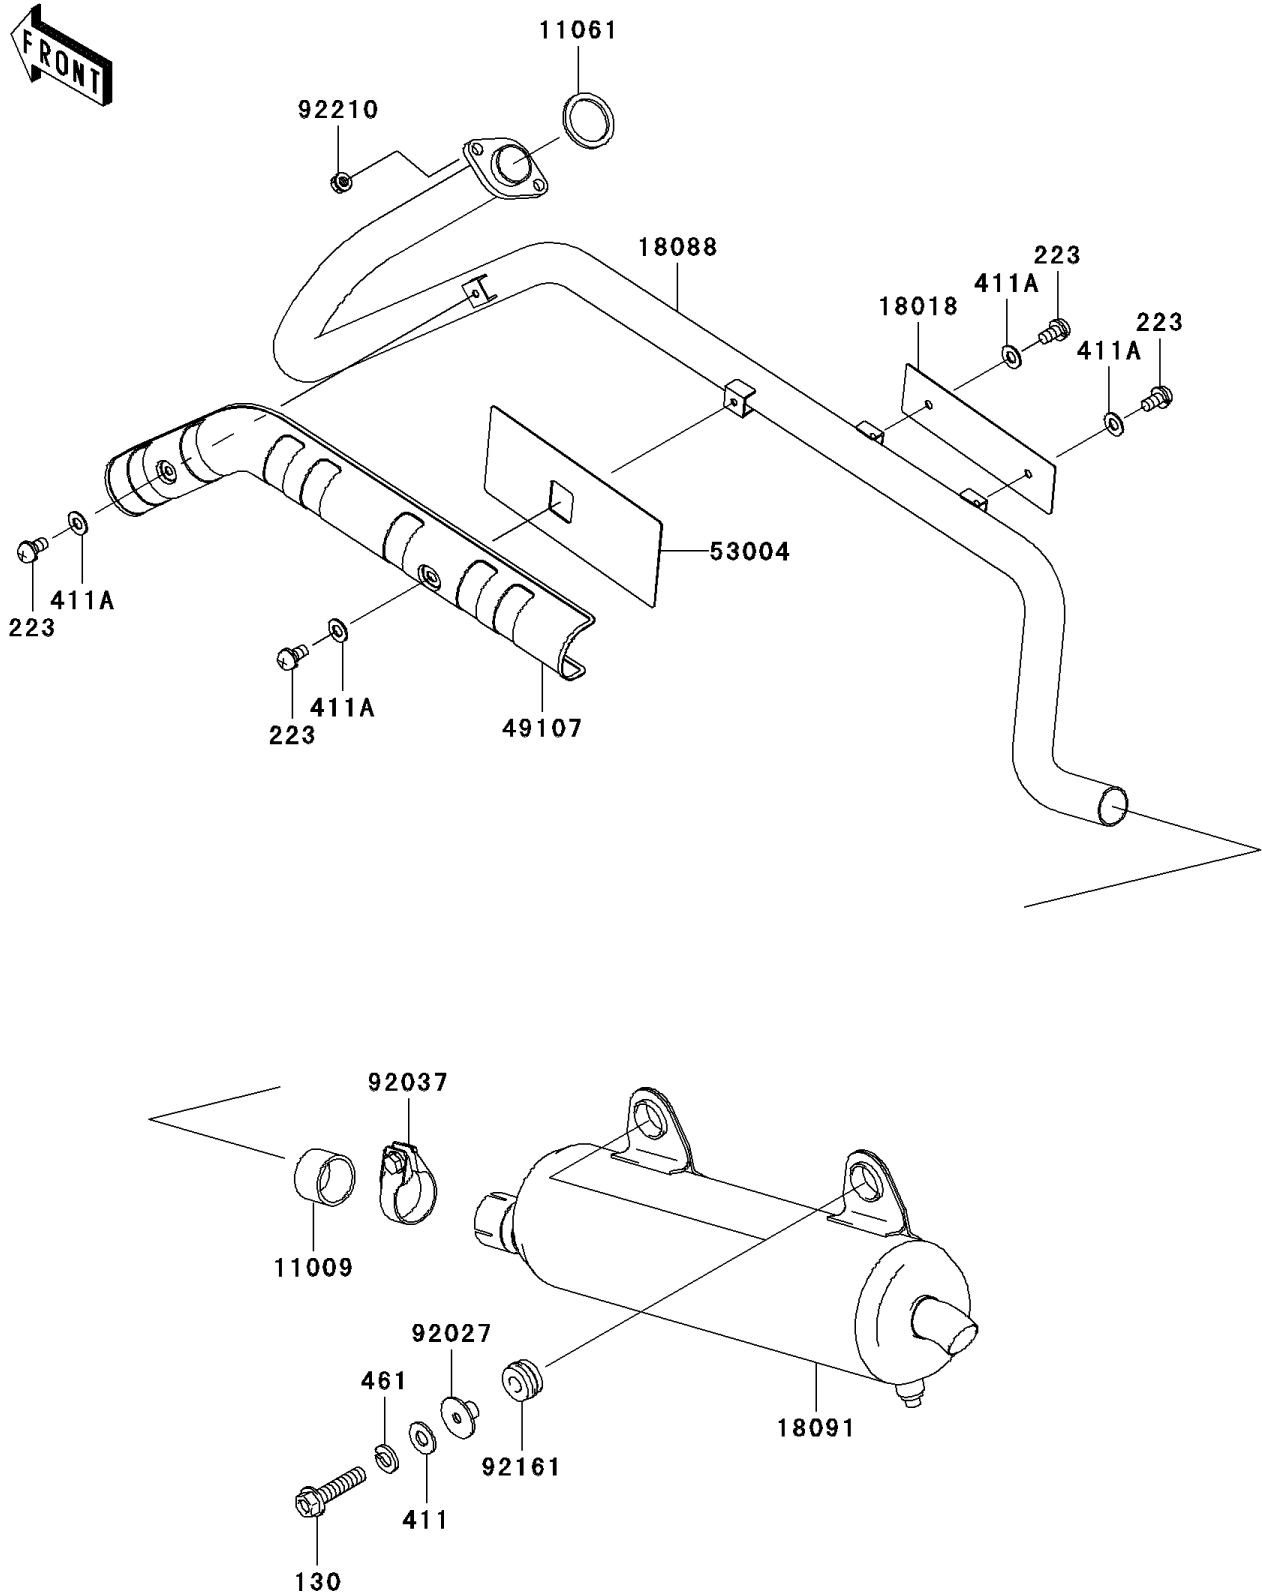

2008 Prairie® 360 PARTS DIAGRAM

Muffler(s)

E1140

2008 Prairie® 360 PARTS LIST

Muffler(s)

ITEM NAME	PART NUMBER	QUANTITY
BOLT-FLANGED,8X35 (Ref # 130)	130CD0835	2
SCREW-PAN-WS-CROS,6X12 (Ref # 223)	223AB0612	4
WASHER-PLAIN (Ref # 411)	411AA0800	2
WASHER-PLAIN,6.5X13X1 (Ref # 411A)	411AB0600	4
WASHER-SPRING,8MM (Ref # 461)	461DA0800	2
GASKET,EXHAUST PIPE CONNECTING (Ref # 11009)	11009-1667	1
GASKET,EXHAUST (Ref # 11061)	11061-1053	1
PLATE-HEAT GUARD,EXHAUST PIPE (Ref # 18018)	18018-1135	1
PIPE-EXHAUST (Ref # 18088)	18088-1215	1
BODY-COMP-MUFFLER (Ref # 18091)	18091-0574	1
COVER-EXHAUST PIPE (Ref # 49107)	49107-1222	1
MAT (Ref # 53004)	53004-1181	1
COLLAR,MUFFLER (Ref # 92027)	92027-1981	2
CLAMP,42MM (Ref # 92037)	92037-1349	1
DAMPER,MUFFLER (Ref # 92161)	92161-1292	2
NUT,8MM (Ref # 92210)	92210-1242	2