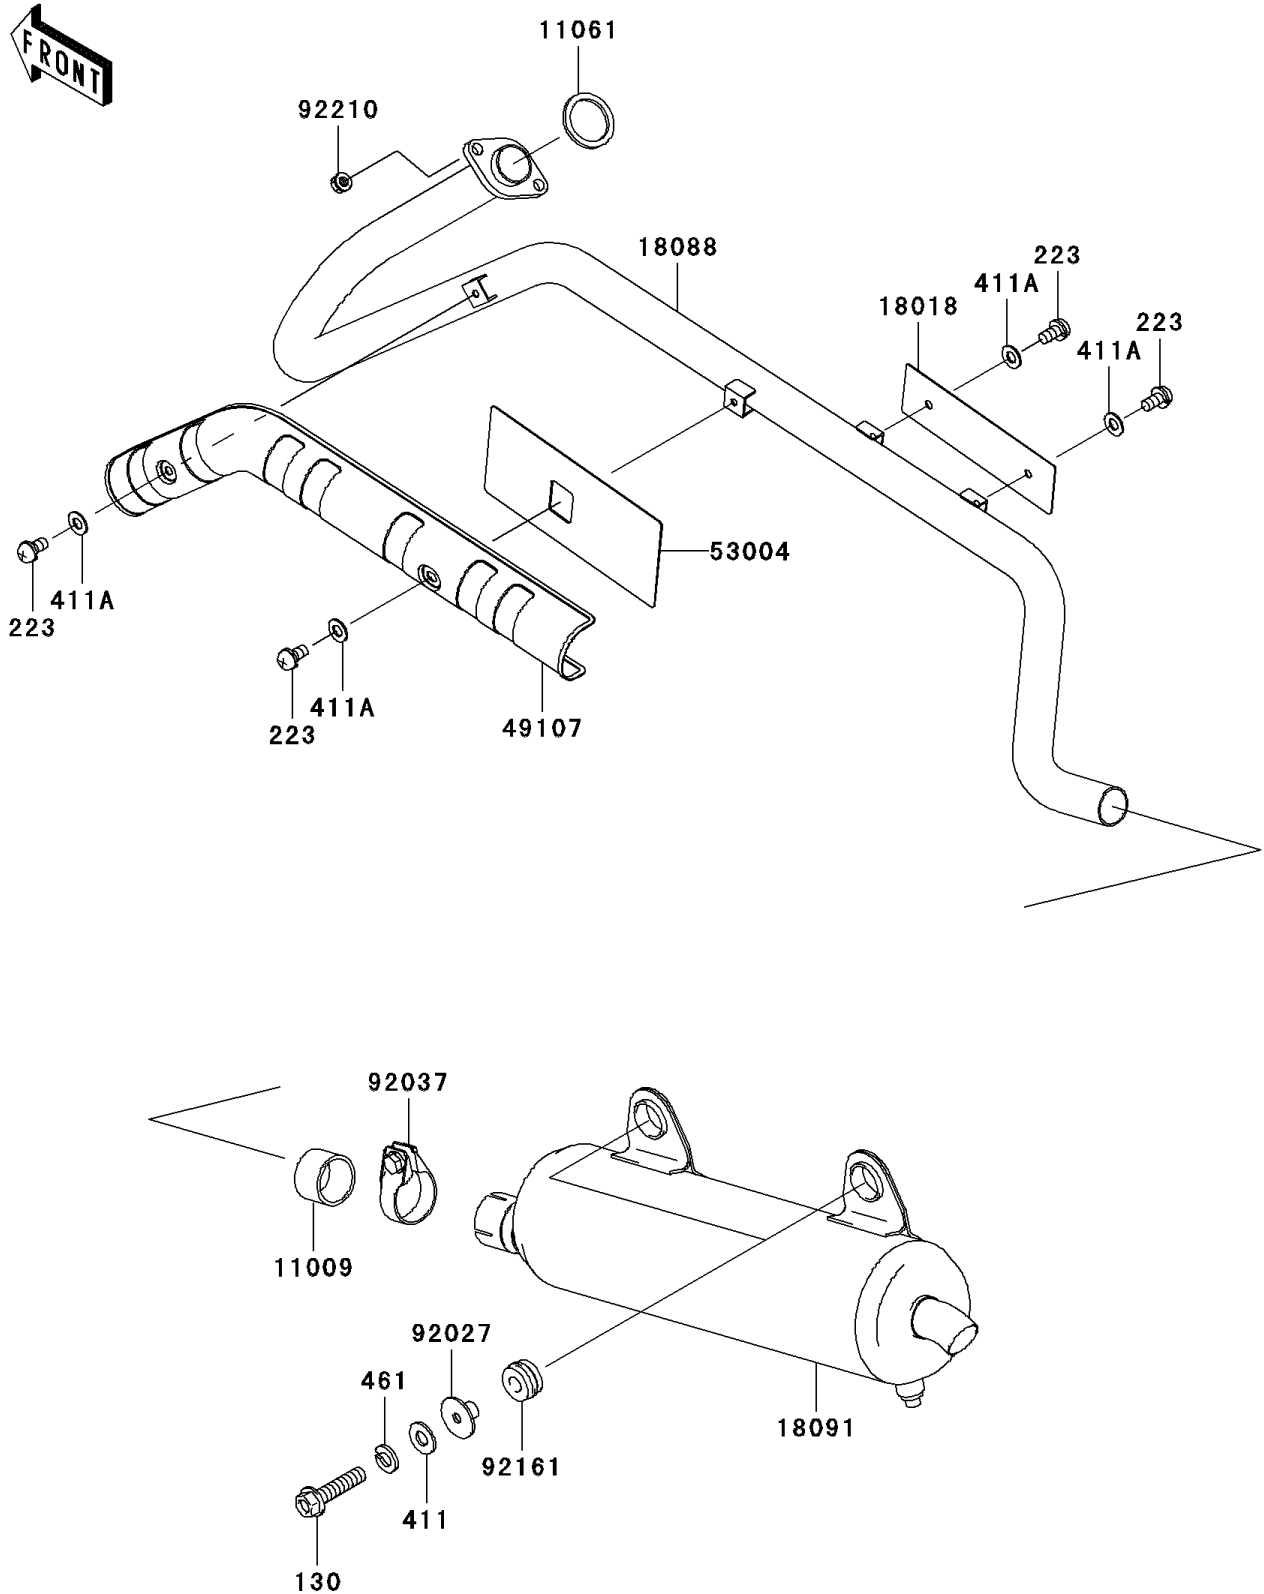

# 2009 Prairie® 360 PARTS DIAGRAM

Muffler(s)

E1140

## 2009 Prairie® 360 PARTS LIST

### Muffler(s)

ITEM NAME	PART NUMBER	QUANTITY
BOLT-FLANGED,8X35 (Ref # 130)	130CD0835	2
SCREW-PAN-WS-CROS,6X12 (Ref # 223)	223AB0612	4
WASHER-PLAIN (Ref # 411)	411AA0800	2
WASHER-PLAIN,6.5X13X1 (Ref # 411A)	411AB0600	4
WASHER-SPRING,8MM (Ref # 461)	461DA0800	2
GASKET,EXHAUST PIPE CONNECTING (Ref # 11009)	11009-1667	1
GASKET,EXHAUST (Ref # 11061)	11061-1053	1
PLATE-HEAT GUARD,EXHAUST PIPE (Ref # 18018)	18018-1135	1
PIPE-EXHAUST (Ref # 18088)	18088-1215	1
BODY-COMP-MUFFLER (Ref # 18091)	18091-0574	1
COVER-EXHAUST PIPE (Ref # 49107)	49107-1222	1
MAT (Ref # 53004)	53004-1181	1
COLLAR,MUFFLER (Ref # 92027)	92027-1981	2
CLAMP,42MM (Ref # 92037)	92037-1349	1
DAMPER,MUFFLER (Ref # 92161)	92161-1292	2
NUT,8MM (Ref # 92210)	92210-1242	2