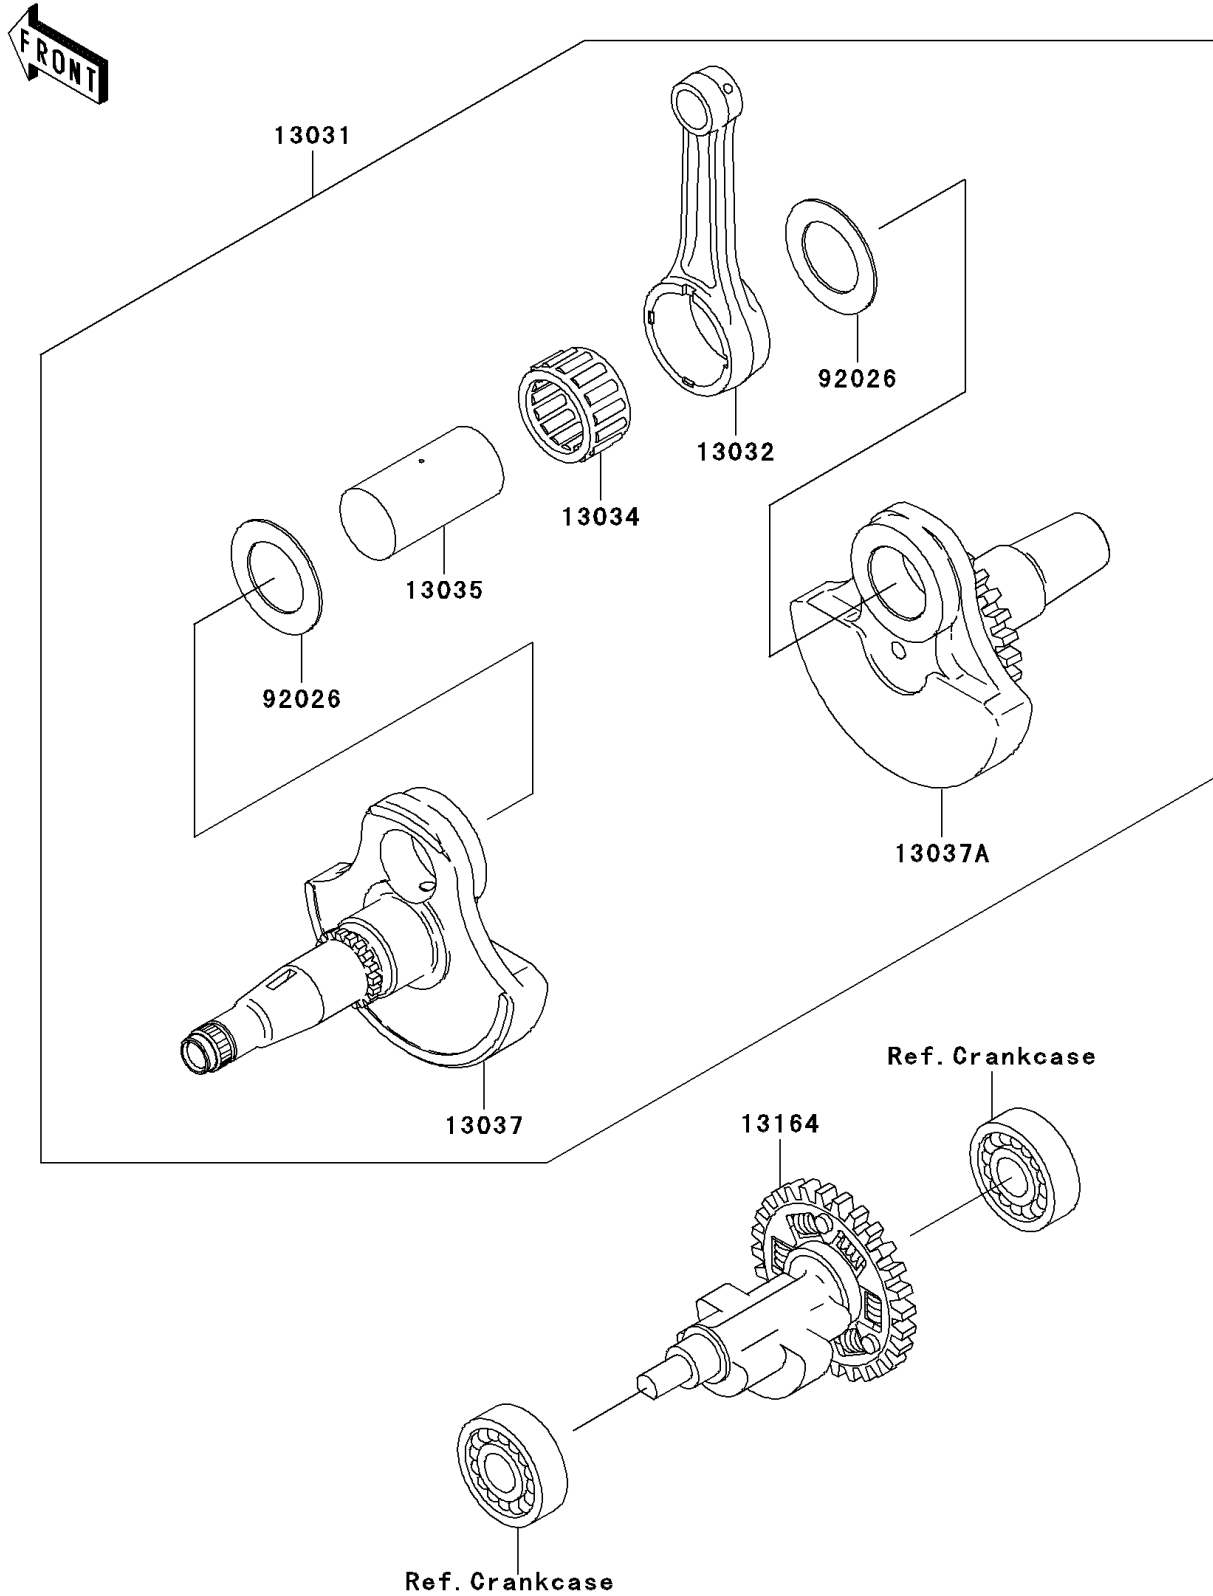

2007 Prairie 360 PARTS DIAGRAM

Crankshaft

E1321

2007 Prairie 360 PARTS LIST

Crankshaft

ITEM NAME	PART NUMBER	QUANTITY
CRANKSHAFT-COMP (Ref # 13031)	13031-1489	1
ROD-CONNECTING,NG (Ref # 13032)	13032-1276	1
BEARING-BIG END,B4 (Ref # 13034)	13034-1110	1
PIN-CRANK,GREEN (Ref # 13035)	13035-1091	1
CRANKSHAFT,LH (Ref # 13037)	13037-1644	1
CRANKSHAFT,RH (Ref # 13037A)	13037-1667	1
BALANCER-COMP (Ref # 13164)	13164-1013	1
SPACER,34X54X1.5 (Ref # 92026)	92026-1595	2