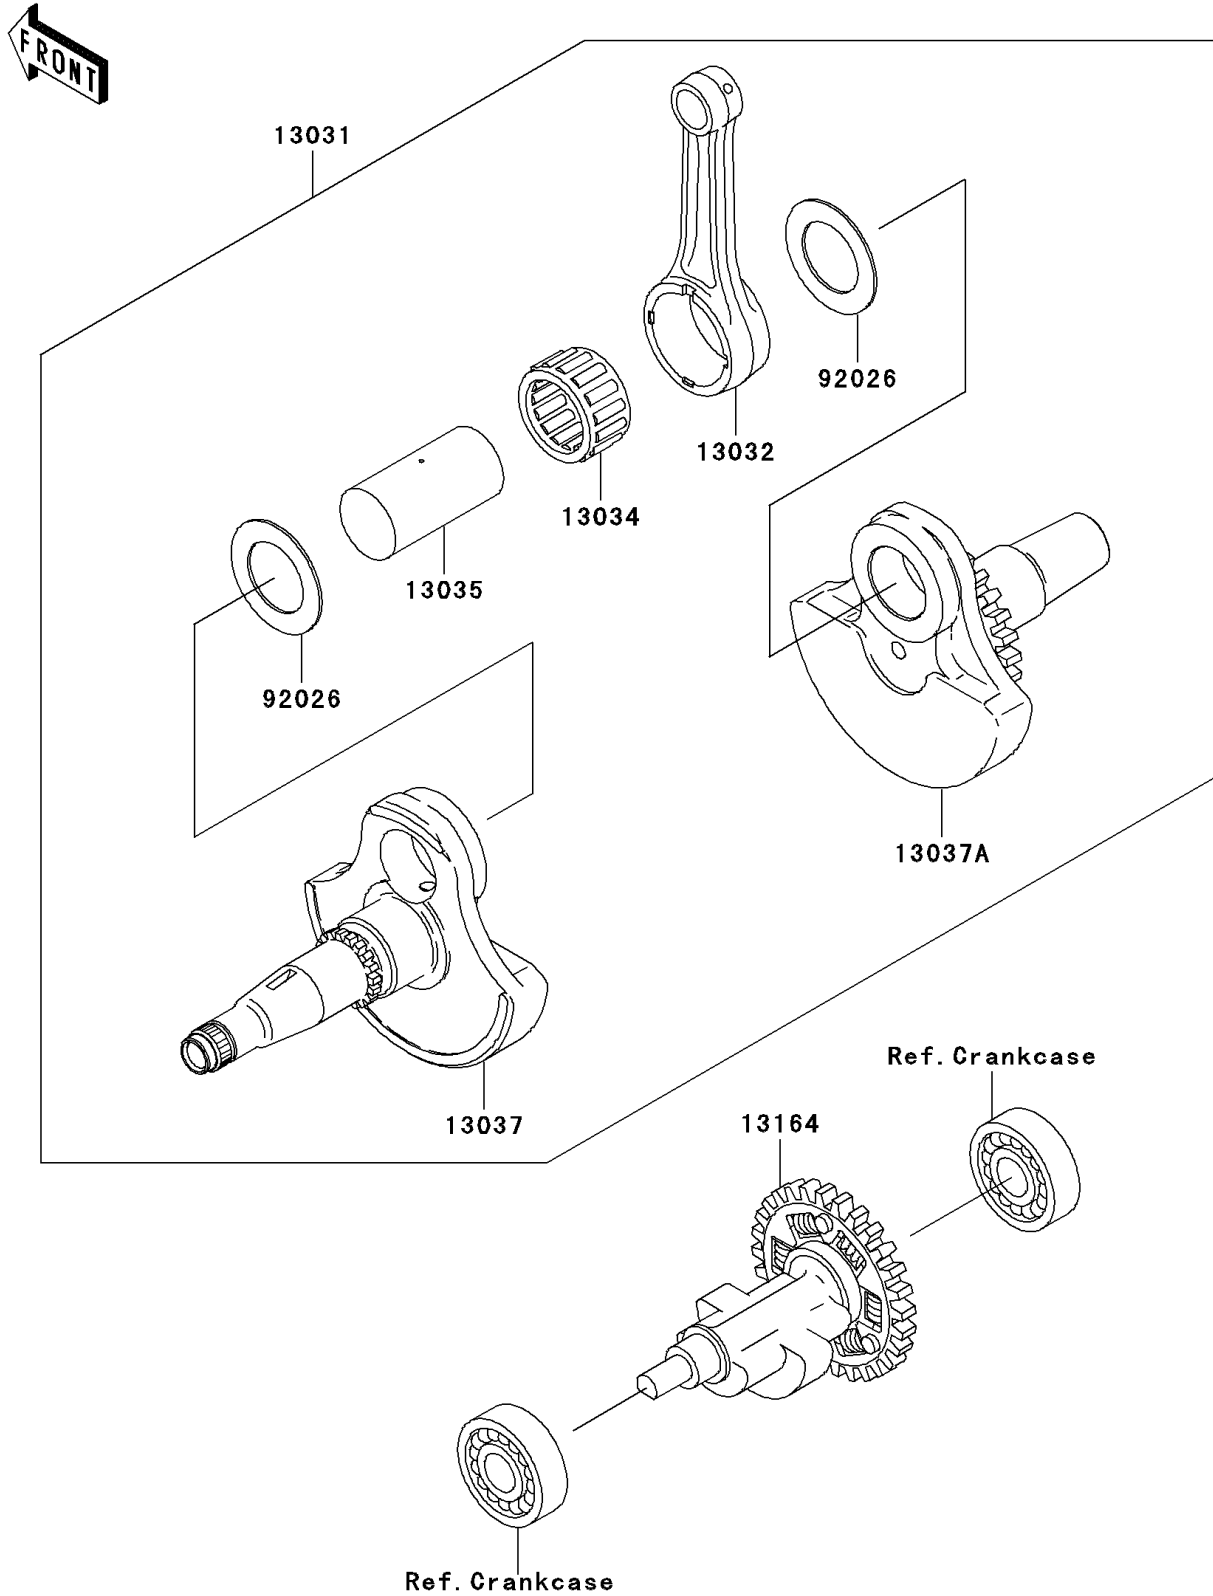

2008 Prairie® 360 PARTS DIAGRAM

Crankshaft

E1321

2008 Prairie® 360 PARTS LIST

Crankshaft

ITEM NAME	PART NUMBER	QUANTITY
CRANKSHAFT-COMP (Ref # 13031)	13031-1489	1
ROD-CONNECTING,NG (Ref # 13032)	13032-1276	1
BEARING-BIG END,B4 (Ref # 13034)	13034-1110	1
PIN-CRANK,GREEN (Ref # 13035)	13035-1091	1
CRANKSHAFT,LH (Ref # 13037)	13037-1644	1
CRANKSHAFT,RH (Ref # 13037A)	13037-1667	1
BALANCER-COMP (Ref # 13164)	13164-1013	1
SPACER,34X54X1.5 (Ref # 92026)	92026-1595	2