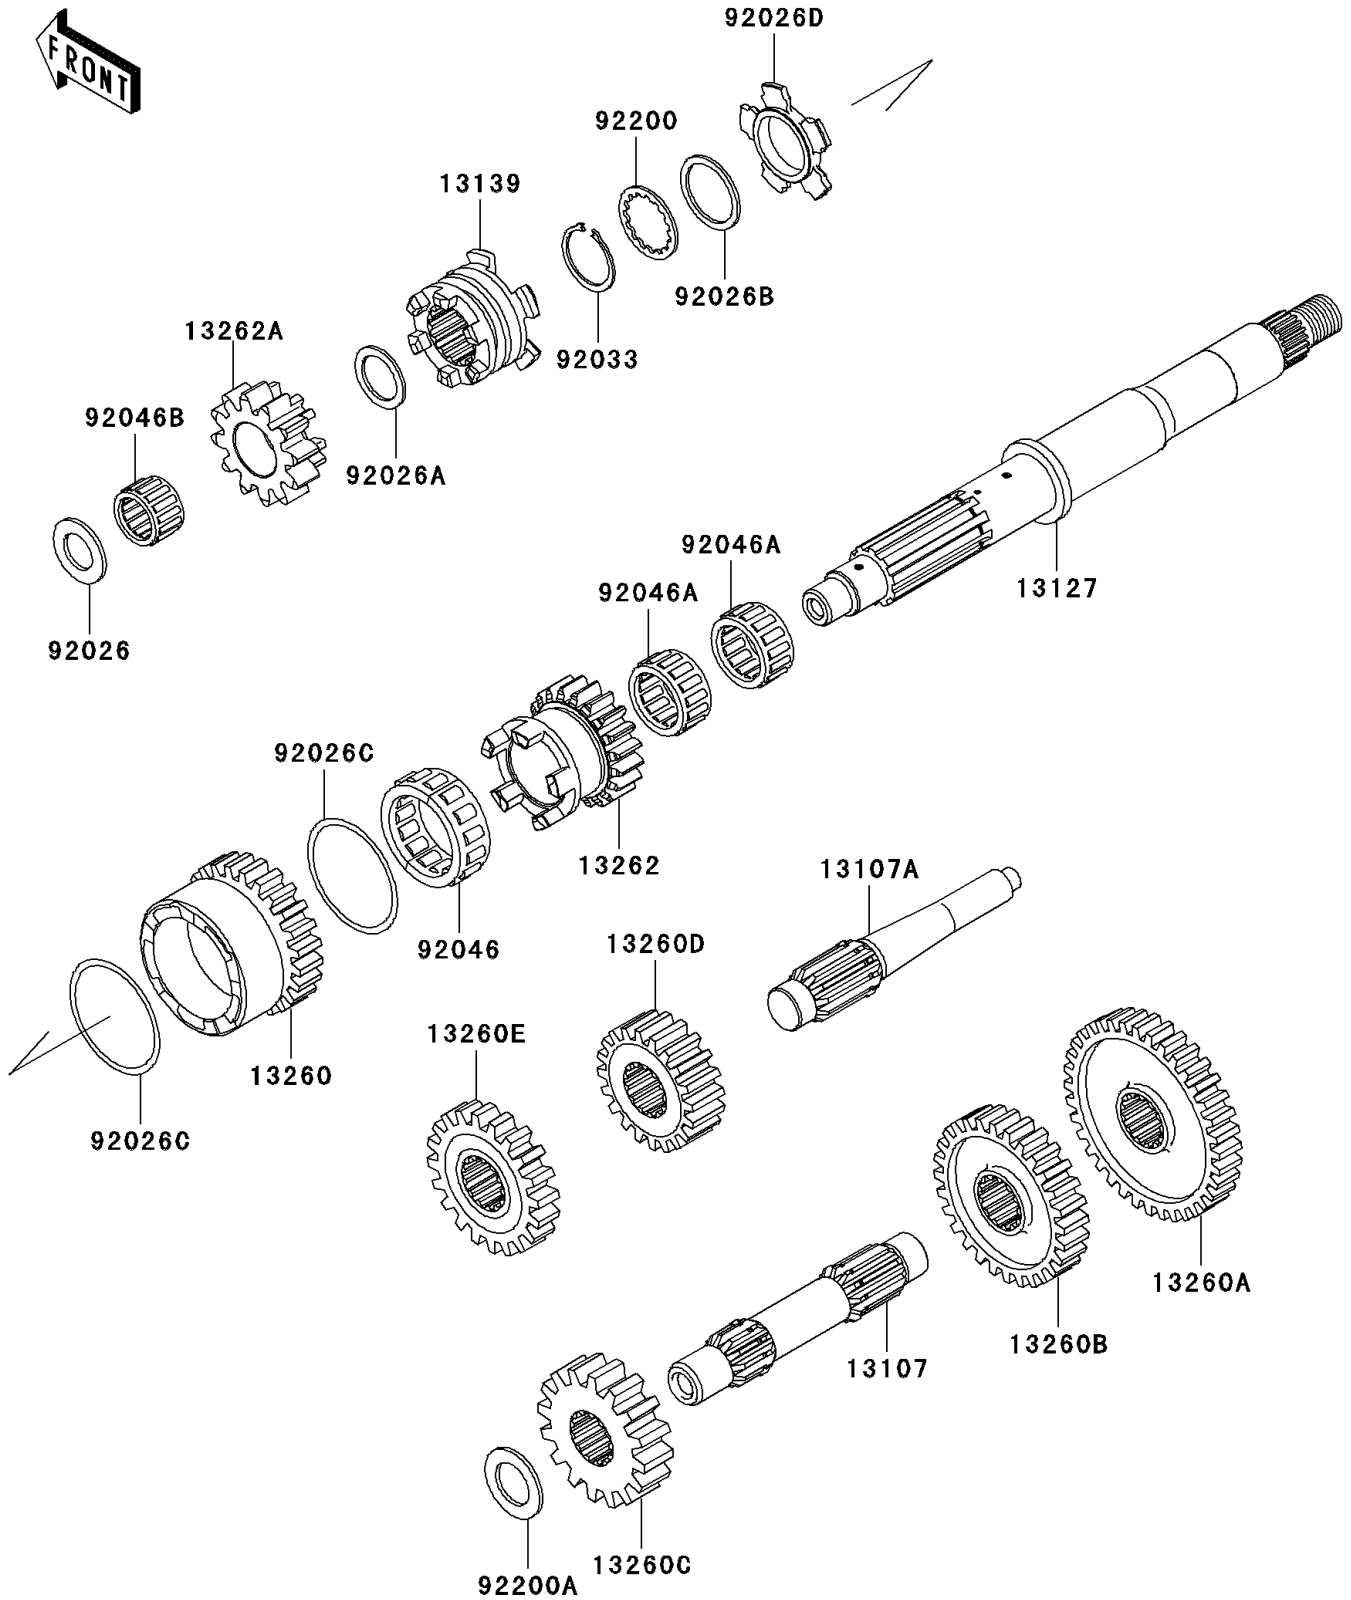

2007 Prairie 360 PARTS DIAGRAM

Transmission

E1361

2007 Prairie 360 PARTS LIST

Transmission

ITEM NAME	PART NUMBER	QUANTITY
SHAFT,COUNTER (Ref # 13107)	13107-0113	1
SHAFT,REVERSE,IDLE (Ref # 13107A)	13107-1437	1
SHAFT-TRANSMISSION INPUT (Ref # 13127)	13127-1304	1
SHIFTER (Ref # 13139)	13139-0003	1
GEAR,INPUT HIGH,26T (Ref # 13260)	13260-1867	1
GEAR,DRIVEN LOW,36T (Ref # 13260A)	13260-1869	1
GEAR,DRIVEN HIGH,30T (Ref # 13260B)	13260-1870	1
GEAR,OUTPUT DRIVE,18T (Ref # 13260C)	13260-1871	1
GEAR,OUTPUT REVERSE,16T (Ref # 13260D)	13260-1872	1
GEAR,DRIVEN REVERSE,16T (Ref # 13260E)	13260-1873	1
GEAR,INPUT LOW,20T (Ref # 13262)	13262-0234	1
GEAR,INPUT REVERSE,12T (Ref # 13262A)	13262-0235	1
SPACER,17.3X30X2.0 (Ref # 92026)	92026-1415	1
SPACER,21.2X29X1.6 (Ref # 92026A)	92026-1568	1
SPACER,28.2X34.5X1.6 (Ref # 92026B)	92026-1587	1
SPACER,48.2X54.3X1.0 (Ref # 92026C)	92026-1599	2
SPACER,HI&LOW (Ref # 92026D)	92026-1600	1
RING-SNAP,25.9X30.6X1.2 (Ref # 92033)	92033-1037	1
BEARING-NEEDLE,HIGH GEAR (Ref # 92046)	92046-1276	1
BEARING-NEEDLE,FWF-283317 (Ref # 92046A)	92046-1278	2
BEARING-NEEDLE,REVERSE GEAR (Ref # 92046B)	92046-1279	1
WASHER,28.5X34.0X1.5 (Ref # 92200)	92200-1240	1
WASHER,20.3X33X2.0 (Ref # 92200A)	92200-1351	1