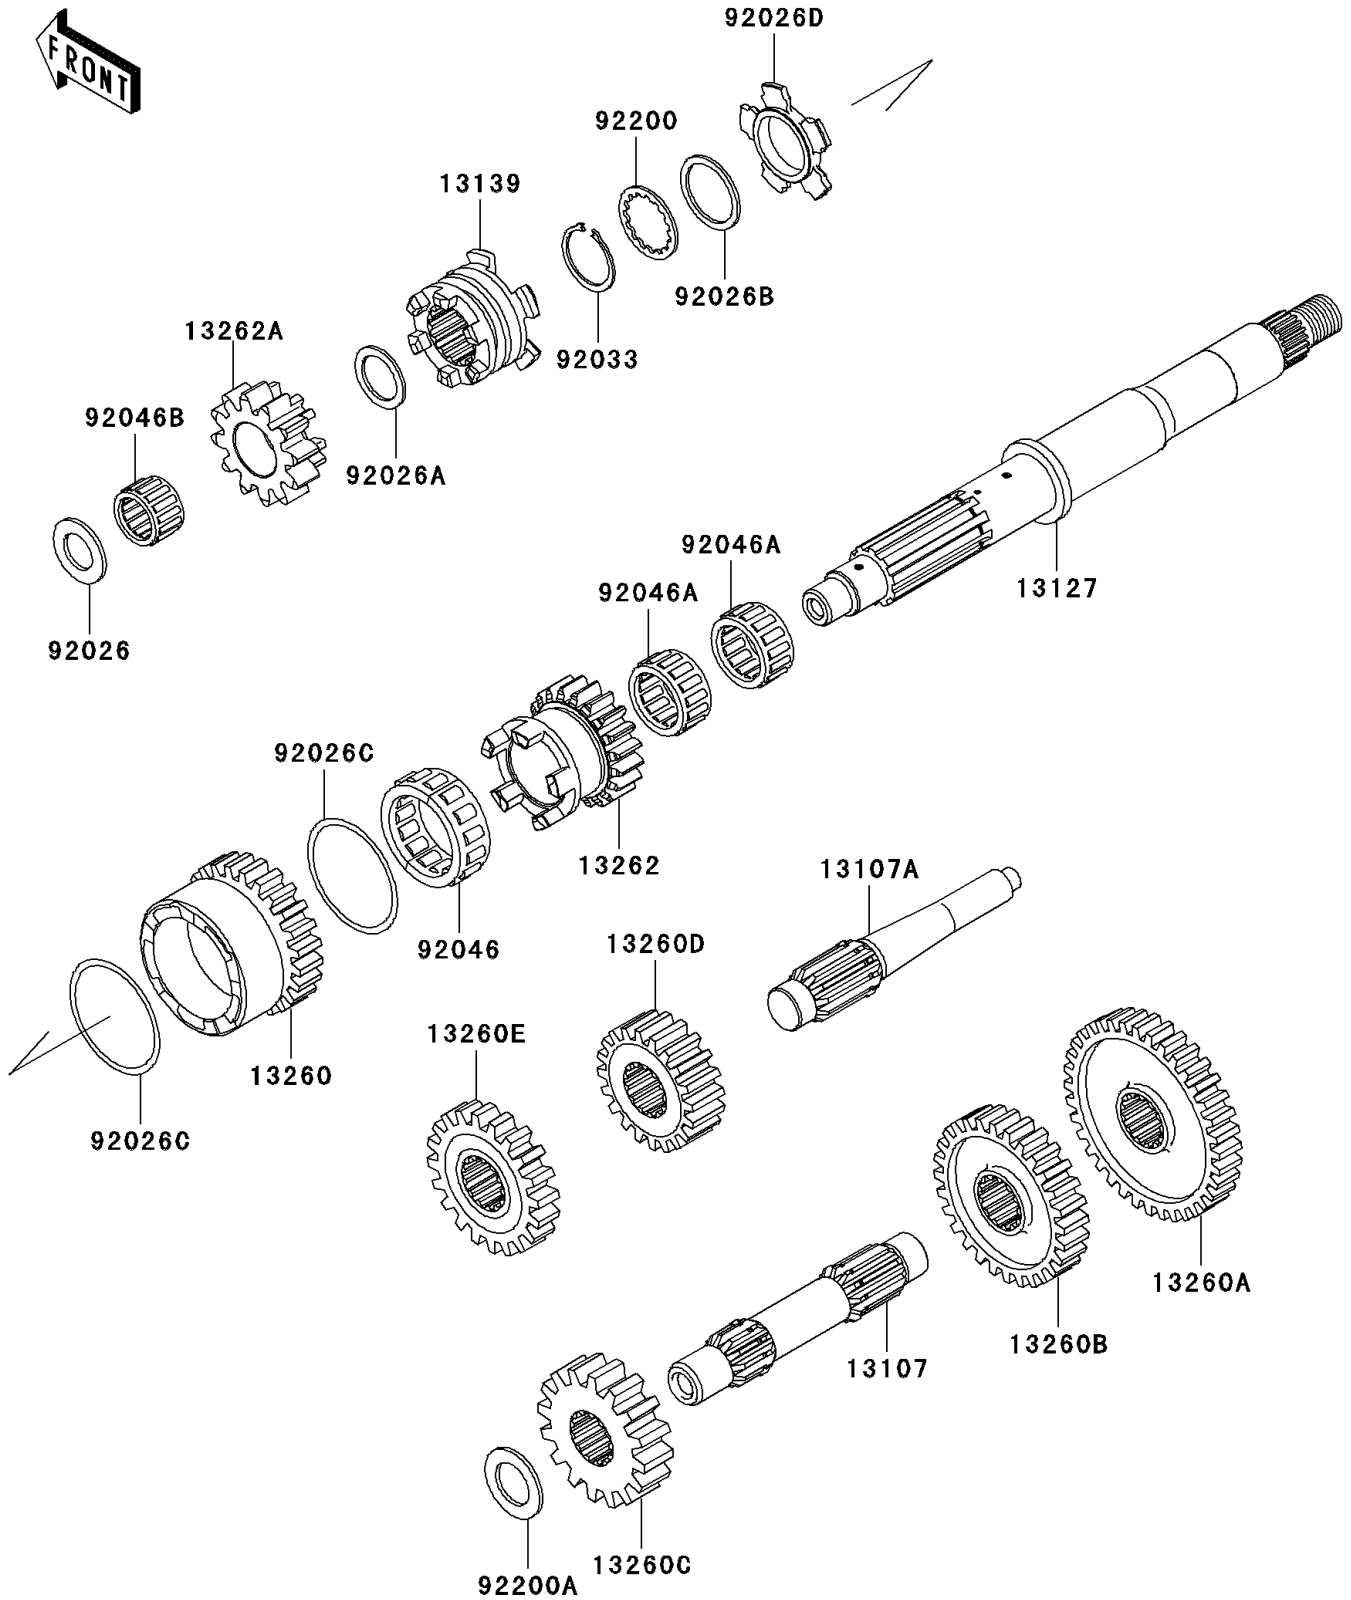

# 2008 Prairie® 360 PARTS DIAGRAM

Transmission

E1361

## 2008 Prairie® 360 PARTS LIST

### Transmission

ITEM NAME	PART NUMBER	QUANTITY
SHAFT,COUNTER (Ref # 13107)	13107-0113	1
SHAFT,REVERSE,IDLE (Ref # 13107A)	13107-1437	1
SHAFT-TRANSMISSION INPUT (Ref # 13127)	13127-1304	1
SHIFTER (Ref # 13139)	13139-0003	1
GEAR,INPUT HIGH,26T (Ref # 13260)	13260-1867	1
GEAR,DRIVEN LOW,36T (Ref # 13260A)	13260-1869	1
GEAR,DRIVEN HIGH,30T (Ref # 13260B)	13260-1870	1
GEAR,OUTPUT DRIVE,18T (Ref # 13260C)	13260-1871	1
GEAR,OUTPUT REVERSE,16T (Ref # 13260D)	13260-1872	1
GEAR,DRIVEN REVERSE,16T (Ref # 13260E)	13260-1873	1
GEAR,INPUT LOW,20T (Ref # 13262)	13262-0234	1
GEAR,INPUT REVERSE,12T (Ref # 13262A)	13262-0235	1
SPACER,17.3X30X2.0 (Ref # 92026)	92026-1415	1
SPACER,21.2X29X1.6 (Ref # 92026A)	92026-1568	1
SPACER,28.2X34.5X1.6 (Ref # 92026B)	92026-1587	1
SPACER,48.2X54.3X1.0 (Ref # 92026C)	92026-1599	2
SPACER,HI&LOW (Ref # 92026D)	92026-1600	1
RING-SNAP,25.9X30.6X1.2 (Ref # 92033)	92033-1037	1
BEARING-NEEDLE,HIGH GEAR (Ref # 92046)	92046-1276	1
BEARING-NEEDLE,FWF-283317 (Ref # 92046A)	92046-1278	2
BEARING-NEEDLE,REVERSE GEAR (Ref # 92046B)	92046-1279	1
WASHER,28.5X34.0X1.5 (Ref # 92200)	92200-1240	1
WASHER,20.3X33X2.0 (Ref # 92200A)	92200-1351	1