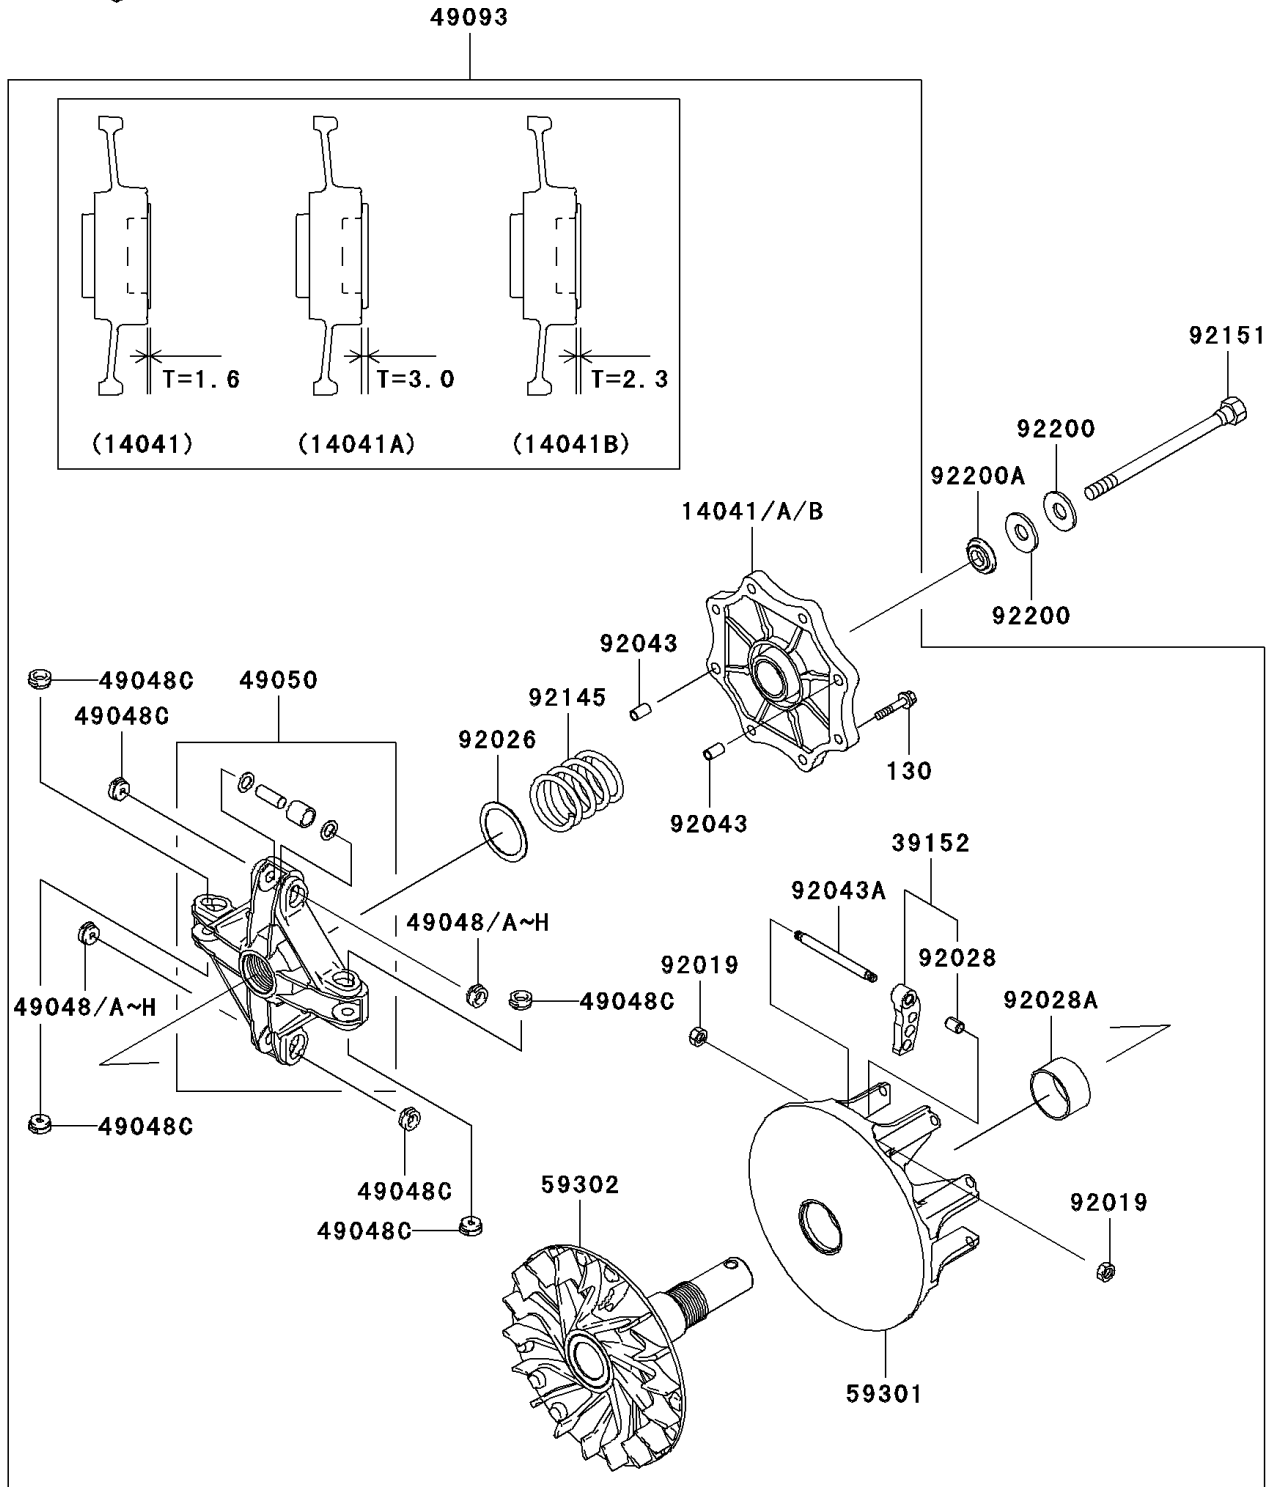

2007 Prairie 360 PARTS DIAGRAM

Drive Converter

E1391

2007 Prairie 360 PARTS LIST

Drive Converter

ITEM NAME	PART NUMBER	QUANTITY
BOLT-FLANGED,6X30 (Ref # 130)	130CA0630	8
COVER-COMP,RED (Ref # 14041)	14041-1159	AR
COVER-COMP,BLUE (Ref # 14041A)	14041-1160	AR
COVER-COMP,STD (Ref # 14041B)	14041-1161	AR
WEIGHT-RAMP (Ref # 39152)	39152-1096	4
SHOE,T=7.2 (Ref # 49048)	49048-1087	AR
SHOE,T=7.3 (Ref # 49048A)	49048-1088	AR
SHOE,T=7.4 (Ref # 49048B)	49048-1089	AR
SHOE,T=7.5 (Ref # 49048C)	49048-1090	8
SHOE,T=7.6 (Ref # 49048D)	49048-1091	AR
SHOE,T=7.7 (Ref # 49048E)	49048-1092	AR
SHOE,T=7.8 (Ref # 49048F)	49048-1093	AR
SHOE,T=7.9 (Ref # 49048G)	49048-1094	AR
SHOE,T=8.0 (Ref # 49048H)	49048-1095	AR
SPIDER (Ref # 49050)	49050-1081	1
CONVERTER-ASSY-DRIVE (Ref # 49093)	49093-0012	1
SHEAVE-MOVABLE (Ref # 59301)	59301-1070	1
SHEAVE-COMP (Ref # 59302)	59302-0003	1
NUT,LOCK,6MM (Ref # 92019)	92019-008	8
SPACER,39X49.5X1.0 (Ref # 92026)	92026-1603	1
BUSHING (Ref # 92028)	92028-1973	4
BUSHING (Ref # 92028A)	92028-1975	1
PIN,6.2X8X14 (Ref # 92043)	92043-1263	2
PIN (Ref # 92043A)	92043-1688	4
SPRING (Ref # 92145)	92145-1465	1
BOLT,12X165 (Ref # 92151)	92151-1393	1
WASHER,SPRING (Ref # 92200)	92200-1504	2
WASHER (Ref # 92200A)	92200-1634	1