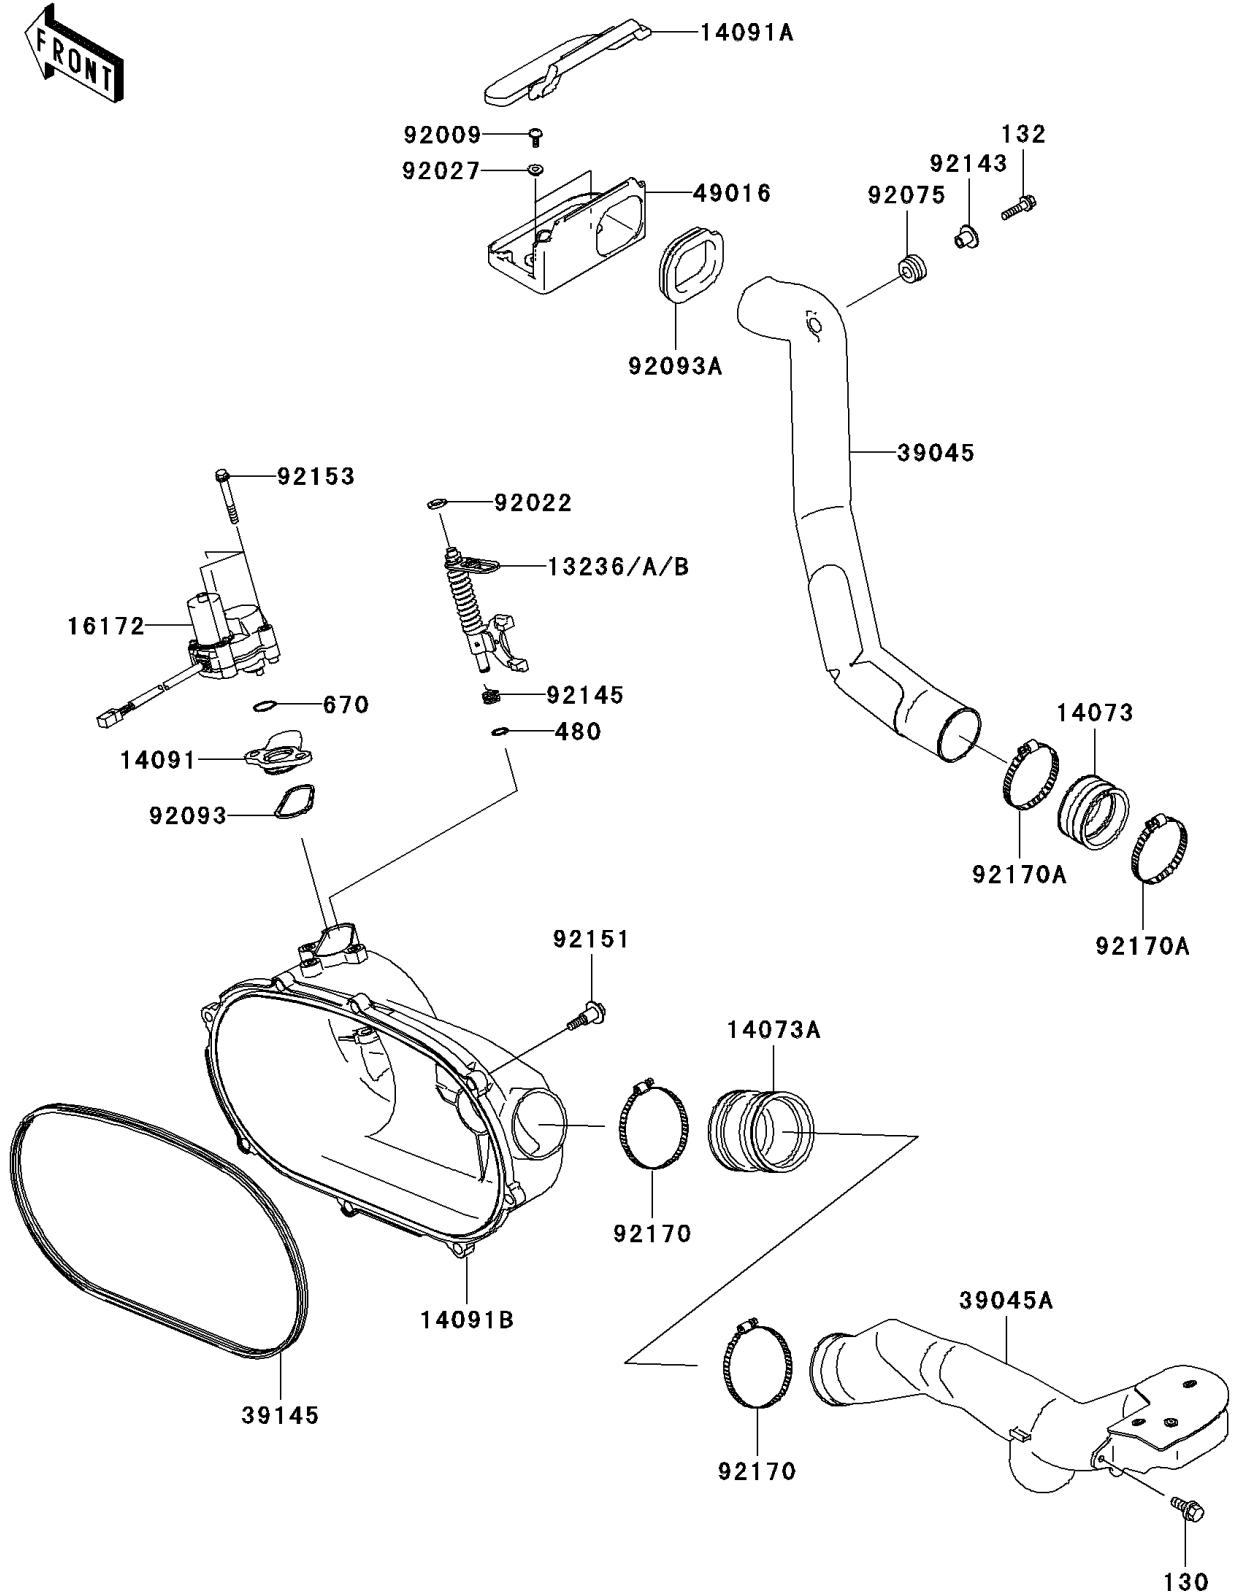

# 2007 Prairie 360 PARTS DIAGRAM

Converter Cover

E1393

## 2007 Prairie 360 PARTS LIST

### Converter Cover

ITEM NAME	PART NUMBER	QUANTITY
BOLT-FLANGED,6X14 (Ref # 130)	130BA0614	1
BOLT-FLANGED-SMALL,6X25 (Ref # 132)	132BA0625	1
CIRCLIP-TYPE-C,10MM (Ref # 480)	480J1000	1
O RING (Ref # 670)	670D3022	1
LEVER-COMP,YELLOW (Ref # 13236)	13236-0046	AR
LEVER-COMP,GREEN (Ref # 13236A)	13236-0047	AR
LEVER-COMP,PAINT LESS (Ref # 13236B)	13236-0048	1
DUCT,JOINT (Ref # 14073)	14073-1775	1
DUCT,JOINT ENGINE COVER (Ref # 14073A)	14073-1805	1
COVER (Ref # 14091)	14091-1421	1
COVER,MUDGUARD (Ref # 14091A)	14091-1500	1
COVER,CVT (Ref # 14091B)	14091-1510	1
ACTUATOR (Ref # 16172)	16172-0006	1
DUCT-ASSY,SNORKEL,IN (Ref # 39045)	39045-0012	1
DUCT-ASSY,SNORKEL,EX (Ref # 39045A)	39045-1068	1
TRIM-SEAL (Ref # 39145)	39145-1135	1
COVER-SEAL,BELT CONVERTER (Ref # 49016)	49016-1218	1
SCREW,TAPPING,5X14 (Ref # 92009)	92009-1197	2
WASHER,10.2X16X1 (Ref # 92022)	92022-1829	1
COLLAR,L=4.6 (Ref # 92027)	92027-1168	2
DAMPER,RUBBER (Ref # 92075)	92075-1123	1
SEAL (Ref # 92093)	92093-1548	1
SEAL,COVER MUDGUARD (Ref # 92093A)	92093-1572	1
COLLAR (Ref # 92143)	92143-1353	1
SPRING (Ref # 92145)	92145-1567	1
BOLT,FLANGED,6X30 (Ref # 92151)	92151-1686	8
BOLT,6X47 (Ref # 92153)	92153-0678	3
CLAMP (Ref # 92170)	92170-1763	2
CLAMP (Ref # 92170A)	92170-1764	2