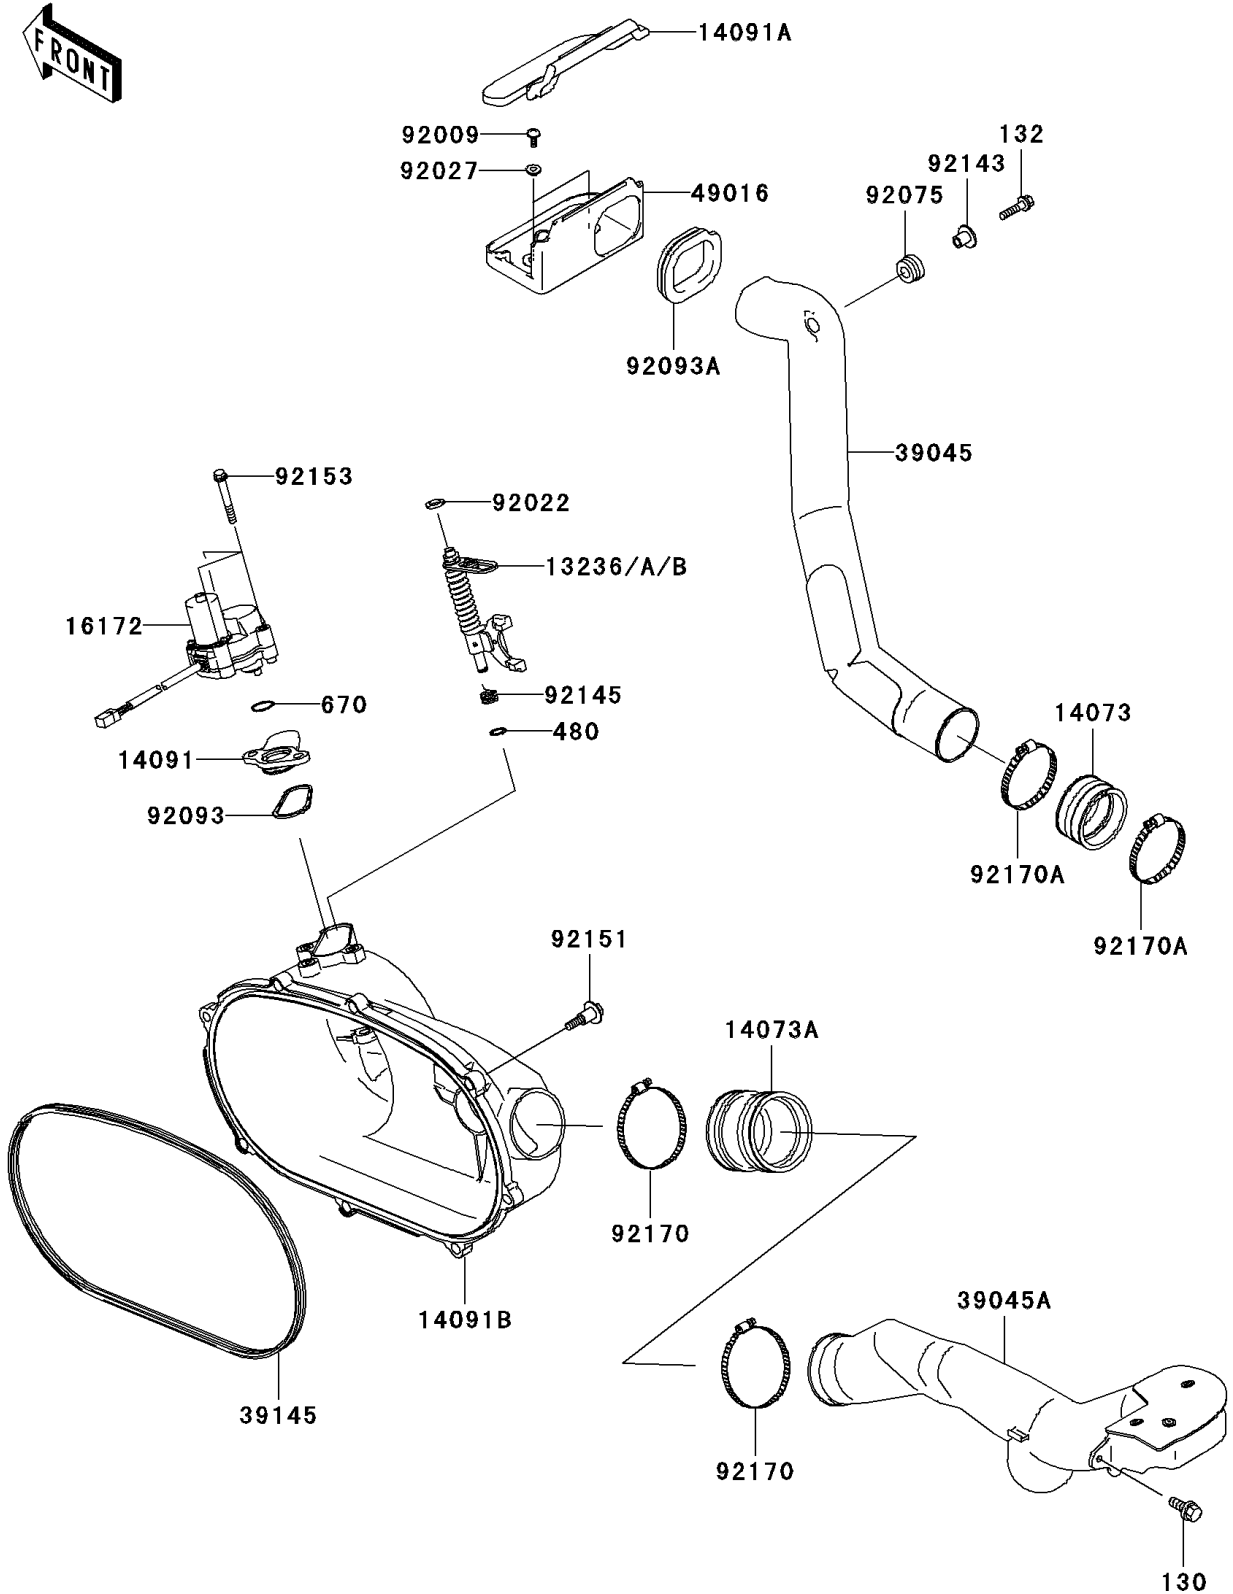

# 2007 Prairie 360 PARTS DIAGRAM

Converter Cover

E1393

## 2007 Prairie 360 PARTS LIST

### Converter Cover

ITEM NAME	PART NUMBER	QUANTITY
BOLT-FLANGED,6X14 (Ref # 130)	130BA0614	1
BOLT-FLANGED-SMALL,6X25 (Ref # 132)	132BA0625	1
CIRCLIP-TYPE-C,10MM (Ref # 480)	480J1000	1
O RING (Ref # 670)	670D3022	1
LEVER-COMP,YELLOW (Ref # 13236)	13236-0046	AR
LEVER-COMP,GREEN (Ref # 13236A)	13236-0047	AR
LEVER-COMP,PAINT LESS (Ref # 13236B)	13236-0048	1
DUCT,JOINT (Ref # 14073)	14073-1775	1
DUCT,JOINT ENGINE COVER (Ref # 14073A)	14073-1805	1
COVER (Ref # 14091)	14091-1421	1
COVER,MUDGUARD (Ref # 14091A)	14091-1500	1
COVER,CVT (Ref # 14091B)	14091-1510	1
ACTUATOR (Ref # 16172)	16172-0006	1
DUCT-ASSY,SNORKEL,IN (Ref # 39045)	39045-0012	1
DUCT-ASSY,SNORKEL,EX (Ref # 39045A)	39045-1068	1
TRIM-SEAL (Ref # 39145)	39145-1135	1
COVER-SEAL,BELT CONVERTER (Ref # 49016)	49016-1218	1
SCREW,TAPPING,5X14 (Ref # 92009)	92009-1197	2
WASHER,10.2X16X1 (Ref # 92022)	92022-1829	1
COLLAR,L=4.6 (Ref # 92027)	92027-1168	2
DAMPER,RUBBER (Ref # 92075)	92075-1123	1
SEAL (Ref # 92093)	92093-1548	1
SEAL,COVER MUDGUARD (Ref # 92093A)	92093-1572	1
COLLAR (Ref # 92143)	92143-1353	1
SPRING (Ref # 92145)	92145-1567	1
BOLT,FLANGED,6X30 (Ref # 92151)	92151-1686	8
BOLT,6X47 (Ref # 92153)	92153-0678	3
CLAMP (Ref # 92170)	92170-1763	2
CLAMP (Ref # 92170A)	92170-1764	2