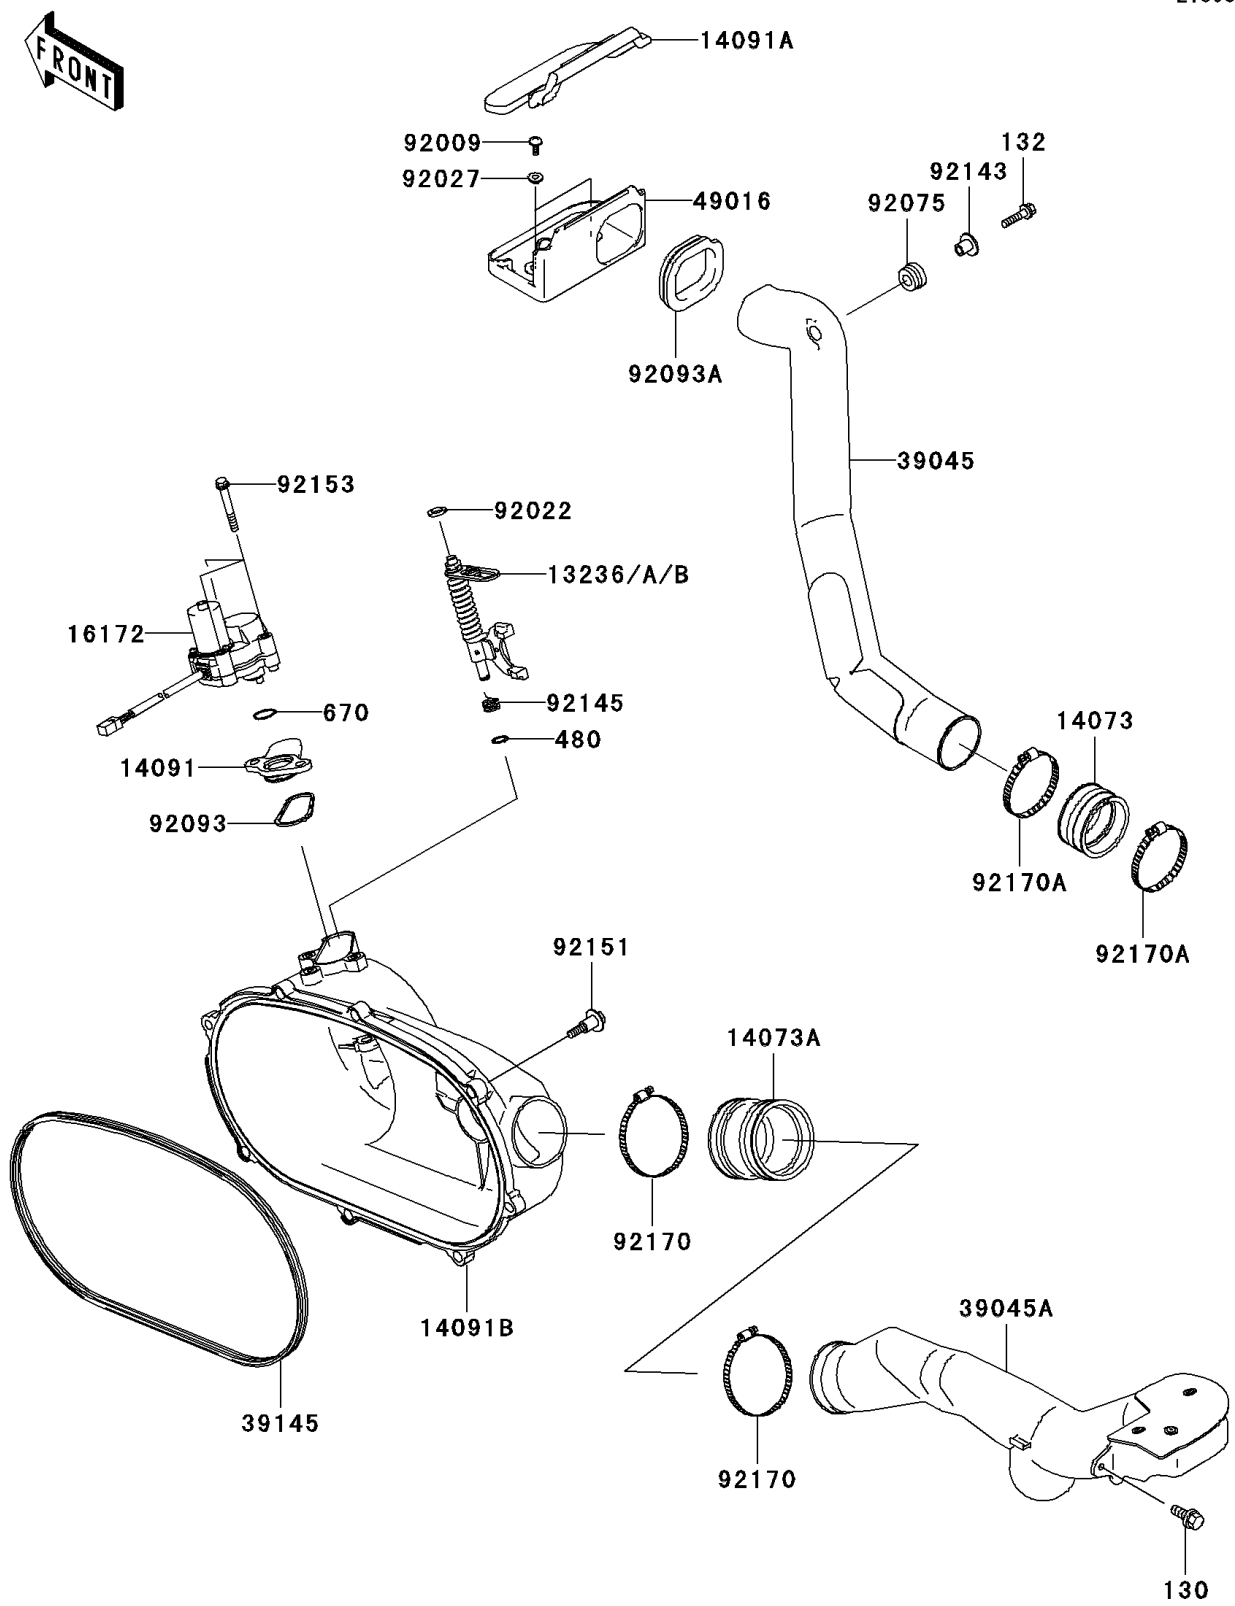

# 2008 Prairie® 360 PARTS DIAGRAM

Converter Cover

E1393

## 2008 Prairie® 360 PARTS LIST

### Converter Cover

ITEM NAME	PART NUMBER	QUANTITY
BOLT-FLANGED,6X14 (Ref # 130)	130BA0614	1
BOLT-FLANGED-SMALL,6X25 (Ref # 132)	132BA0625	1
CIRCLIP-TYPE-C,10MM (Ref # 480)	480J1000	1
O RING (Ref # 670)	670D3022	1
LEVER-COMP,YELLOW (Ref # 13236)	13236-0046	AR
LEVER-COMP,GREEN (Ref # 13236A)	13236-0047	AR
LEVER-COMP,PAINT LESS (Ref # 13236B)	13236-0048	1
DUCT,JOINT (Ref # 14073)	14073-1775	1
DUCT,JOINT ENGINE COVER (Ref # 14073A)	14073-1805	1
COVER (Ref # 14091)	14091-1421	1
COVER,MUDGUARD (Ref # 14091A)	14091-1500	1
COVER,CVT (Ref # 14091B)	14091-1510	1
ACTUATOR (Ref # 16172)	16172-0006	1
DUCT-ASSY,SNORKEL,IN (Ref # 39045)	39045-0012	1
DUCT-ASSY,SNORKEL,EX (Ref # 39045A)	39045-1068	1
TRIM-SEAL (Ref # 39145)	39145-1135	1
COVER-SEAL,BELT CONVERTER (Ref # 49016)	49016-1218	1
SCREW,TAPPING,5X14 (Ref # 92009)	92009-1197	2
WASHER,10.2X16X1 (Ref # 92022)	92022-1829	1
COLLAR,L=4.6 (Ref # 92027)	92027-1168	2
DAMPER,RUBBER (Ref # 92075)	92075-1123	1
SEAL (Ref # 92093)	92093-1548	1
SEAL,COVER MUDGUARD (Ref # 92093A)	92093-1572	1
COLLAR (Ref # 92143)	92143-1353	1
SPRING (Ref # 92145)	92145-1567	1
BOLT,FLANGED,6X30 (Ref # 92151)	92151-1686	8
BOLT,6X47 (Ref # 92153)	92153-0678	3
CLAMP (Ref # 92170)	92170-1763	2
CLAMP (Ref # 92170A)	92170-1764	2