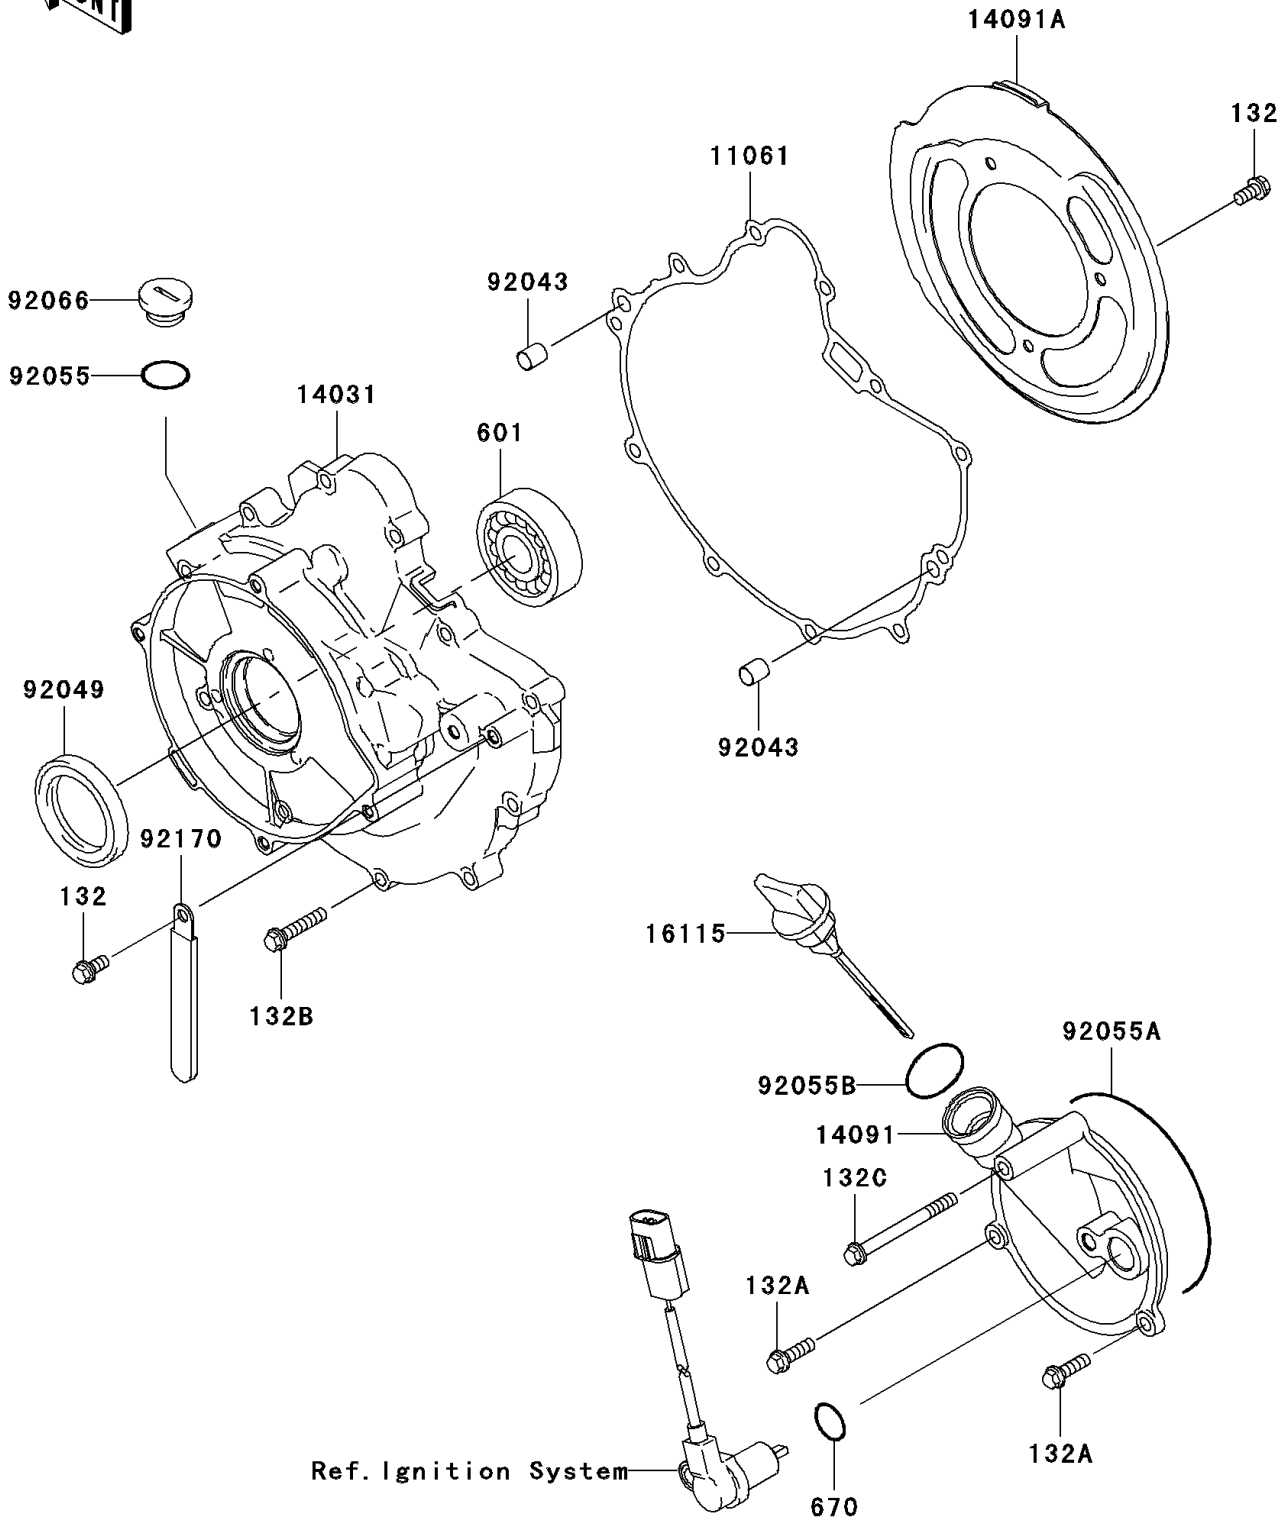

2007 Prairie 360 PARTS DIAGRAM

Engine Cover(s)

E1431

2007 Prairie 360 PARTS LIST

Engine Cover(s)

ITEM NAME	PART NUMBER	QUANTITY
BOLT-FLANGED-SMALL,6X12 (Ref # 132)	132BD0612	4
BOLT-FLANGED-SMALL,6X20 (Ref # 132A)	132BD0620	2
BOLT-FLANGED-SMALL,6X30 (Ref # 132B)	132BD0630	11
BOLT-FLANGED-SMALL,6X65 (Ref # 132C)	132BD0665	1
BEARING-BALL,#6004 (Ref # 601)	601A6004	1
O RING (Ref # 670)	670D2018	1
GASKET,GENERATOR COVER (Ref # 11061)	11061-1086	1
COVER-GENERATOR (Ref # 14031)	14031-1389	1
COVER (Ref # 14091)	14091-1365	1
COVER,BELT CONVERTER (Ref # 14091A)	14091-1571	1
CAP-OIL FILLER (Ref # 16115)	16115-1072	1
PIN,6.2X8X14 (Ref # 92043)	92043-1263	2
SEAL-OIL,HTC 28X45X7 (Ref # 92049)	92049-1576	1
RING-O,20X2 (Ref # 92055)	92055-1146	1
RING-O,99.5X2.0 (Ref # 92055A)	92055-1632	1
RING-O,20X3 (Ref # 92055B)	92055-2185	1
PLUG,COVER (Ref # 92066)	92066-1163	1
CLAMP (Ref # 92170)	92170-1925	1