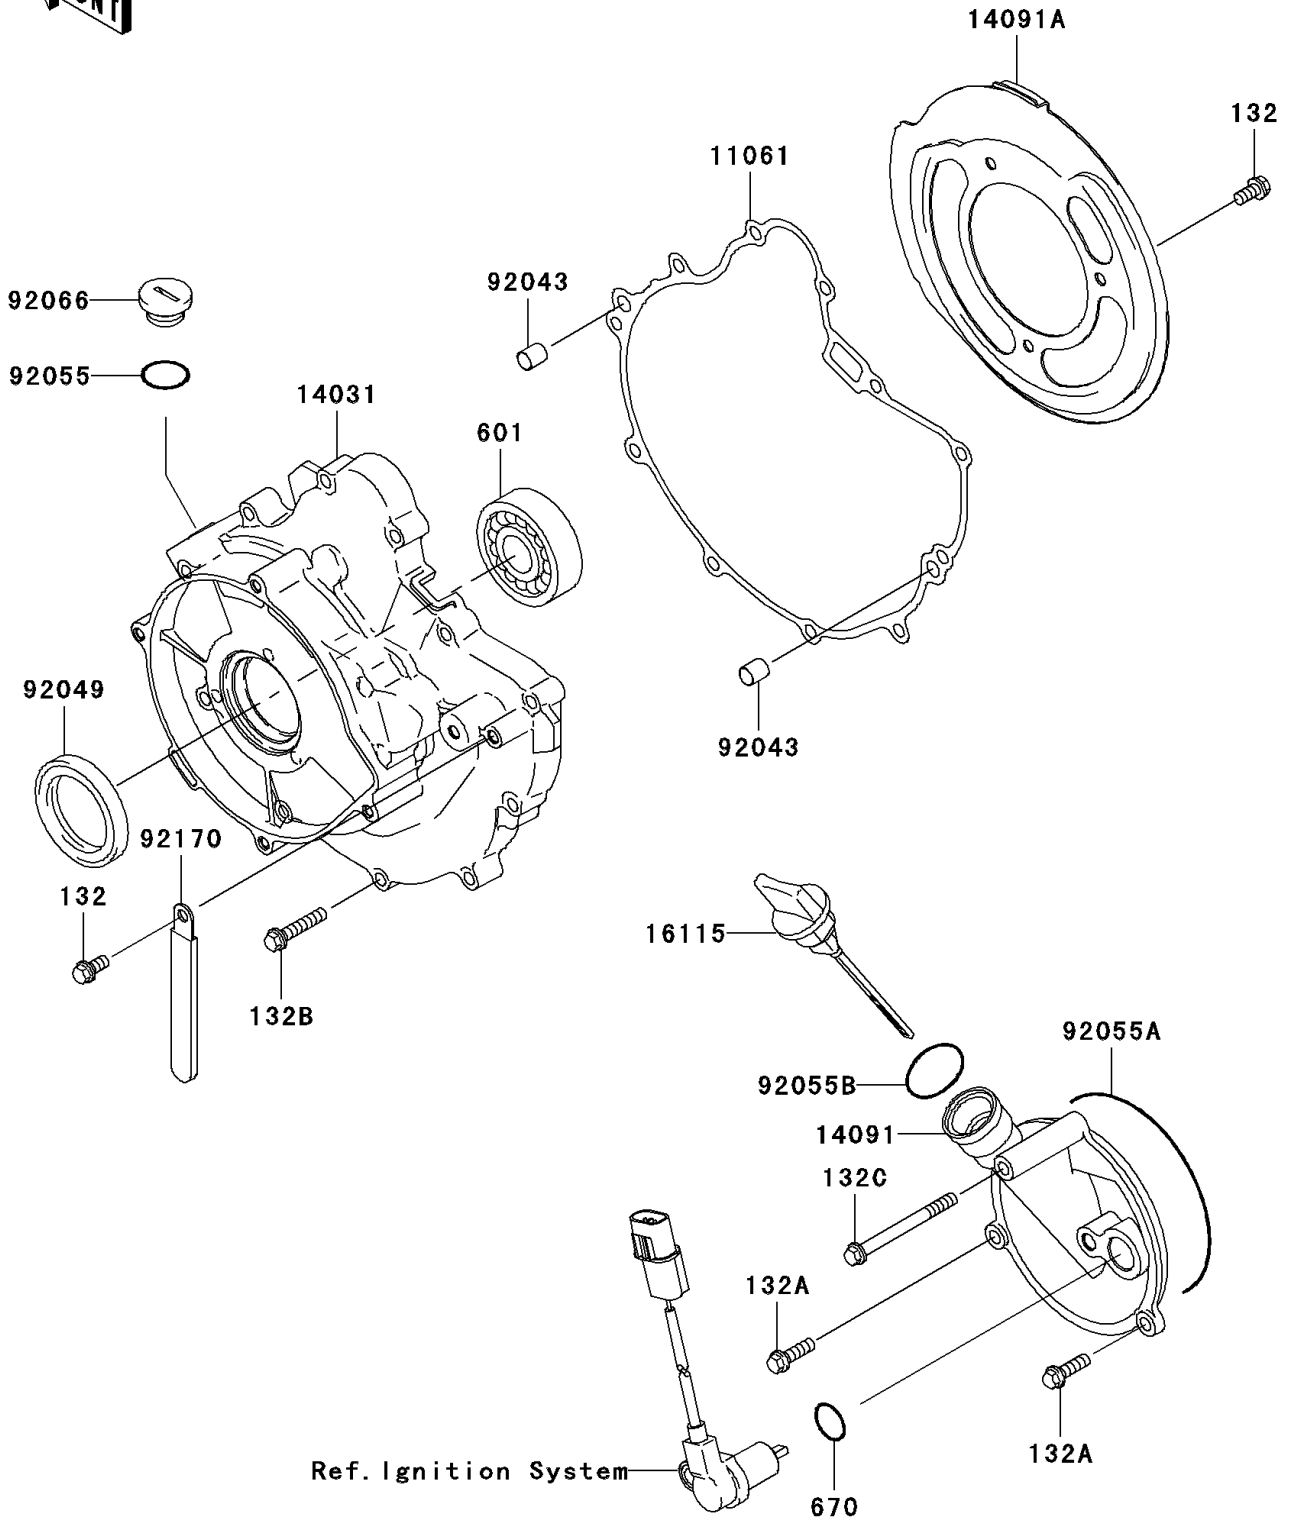

2008 Prairie® 360 PARTS DIAGRAM

Engine Cover(s)

E1431

2008 Prairie® 360 PARTS LIST

Engine Cover(s)

ITEM NAME	PART NUMBER	QUANTITY
BOLT-FLANGED-SMALL,6X12 (Ref # 132)	132BD0612	4
BOLT-FLANGED-SMALL,6X20 (Ref # 132A)	132BD0620	2
BOLT-FLANGED-SMALL,6X30 (Ref # 132B)	132BD0630	11
BOLT-FLANGED-SMALL,6X65 (Ref # 132C)	132BD0665	1
BEARING-BALL,#6004 (Ref # 601)	601A6004	1
O RING (Ref # 670)	670D2018	1
GASKET,GENERATOR COVER (Ref # 11061)	11061-1086	1
COVER-GENERATOR (Ref # 14031)	14031-1389	1
COVER (Ref # 14091)	14091-1365	1
COVER,BELT CONVERTER (Ref # 14091A)	14091-1571	1
CAP-OIL FILLER (Ref # 16115)	16115-1072	1
PIN,6.2X8X14 (Ref # 92043)	92043-1263	2
SEAL-OIL,HTC 28X45X7 (Ref # 92049)	92049-1576	1
RING-O,20X2 (Ref # 92055)	92055-1146	1
RING-O,99.5X2.0 (Ref # 92055A)	92055-1632	1
RING-O,20X3 (Ref # 92055B)	92055-2185	1
PLUG,COVER (Ref # 92066)	92066-1163	1
CLAMP (Ref # 92170)	92170-1925	1