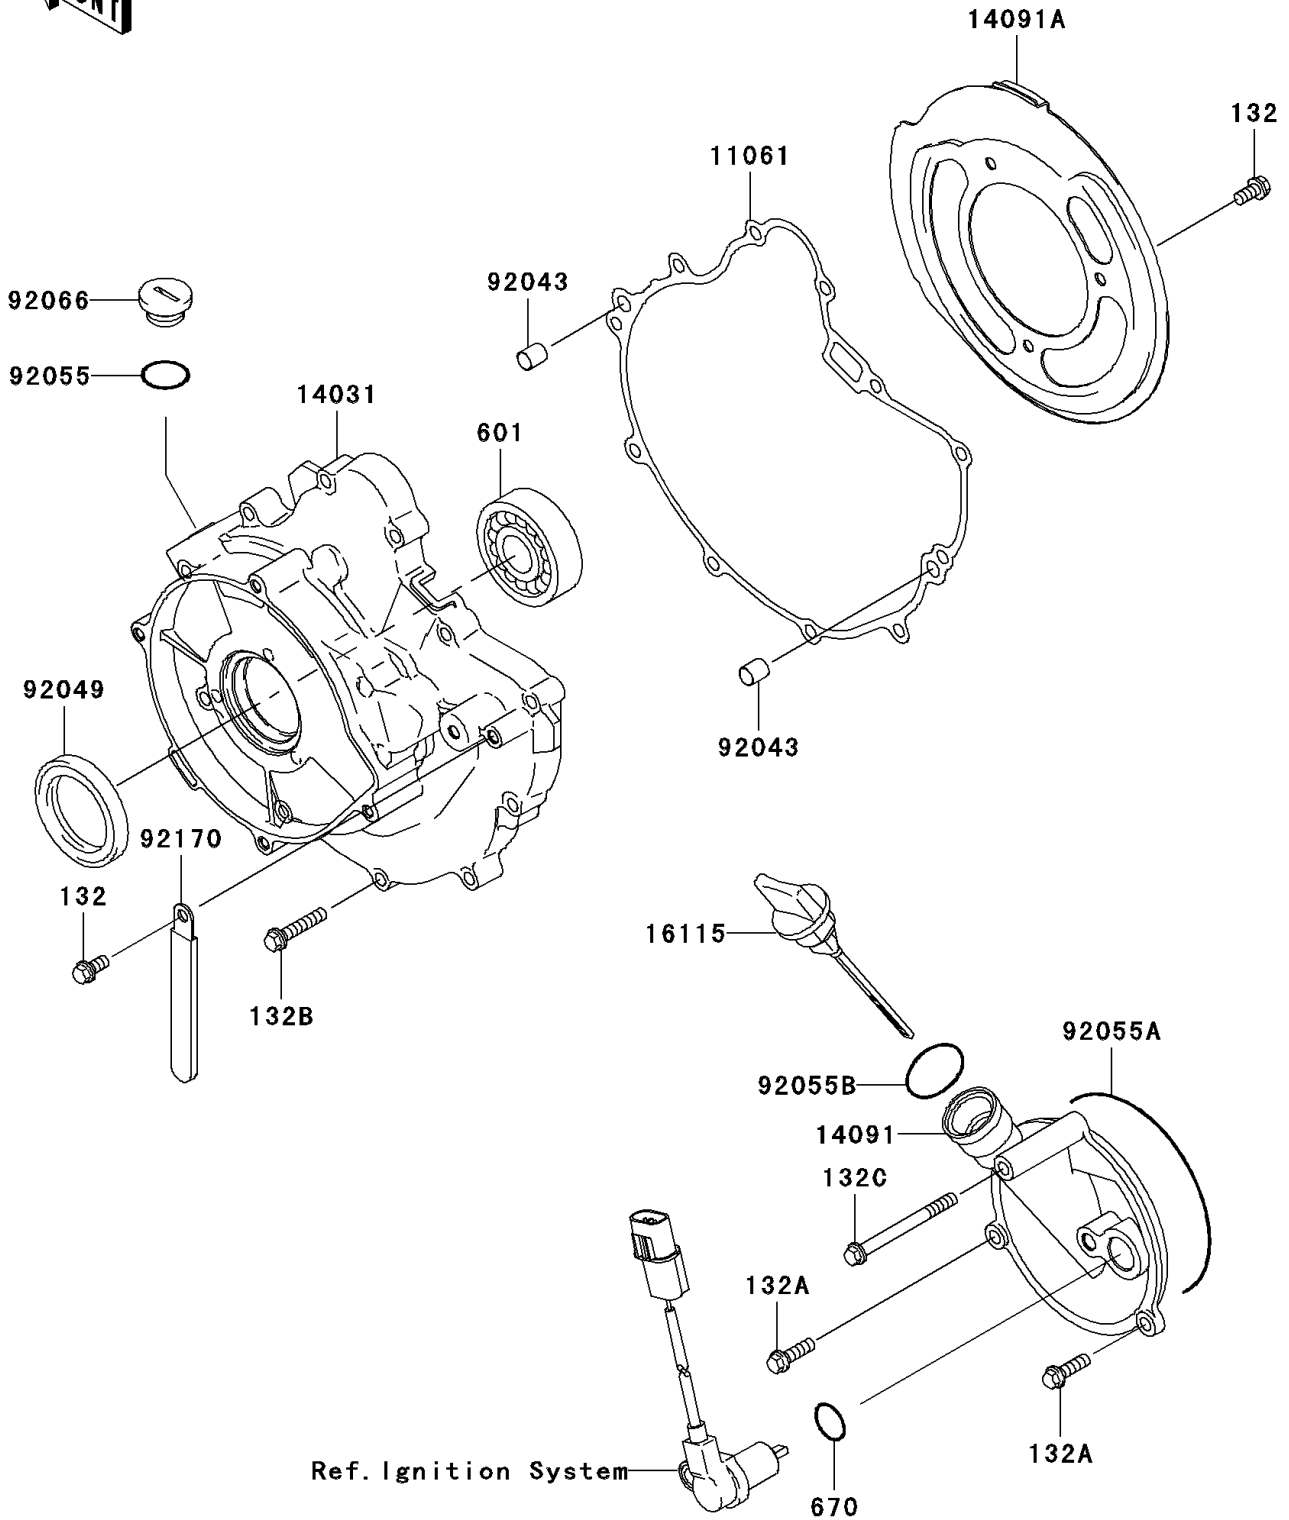

2009 Prairie® 360 PARTS DIAGRAM

Engine Cover(s)

E1431

2009 Prairie® 360 PARTS LIST

Engine Cover(s)

ITEM NAME	PART NUMBER	QUANTITY
BOLT-FLANGED-SMALL,6X12 (Ref # 132)	132BD0612	4
BOLT-FLANGED-SMALL,6X20 (Ref # 132A)	132BD0620	2
BOLT-FLANGED-SMALL,6X30 (Ref # 132B)	132BD0630	11
BOLT-FLANGED-SMALL,6X65 (Ref # 132C)	132BD0665	1
BEARING-BALL,#6004 (Ref # 601)	601A6004	1
O RING (Ref # 670)	670D2018	1
GASKET,GENERATOR COVER (Ref # 11061)	11061-1086	1
COVER-GENERATOR (Ref # 14031)	14031-1389	1
COVER (Ref # 14091)	14091-1365	1
COVER,BELT CONVERTER (Ref # 14091A)	14091-1571	1
CAP-OIL FILLER (Ref # 16115)	16115-1072	1
PIN,6.2X8X14 (Ref # 92043)	92043-1263	2
SEAL-OIL,HTC 28X45X7 (Ref # 92049)	92049-1576	1
RING-O,20X2 (Ref # 92055)	92055-1146	1
RING-O,99.5X2.0 (Ref # 92055A)	92055-1632	1
RING-O,20X3 (Ref # 92055B)	92055-2185	1
PLUG,COVER (Ref # 92066)	92066-1163	1
CLAMP (Ref # 92170)	92170-1925	1