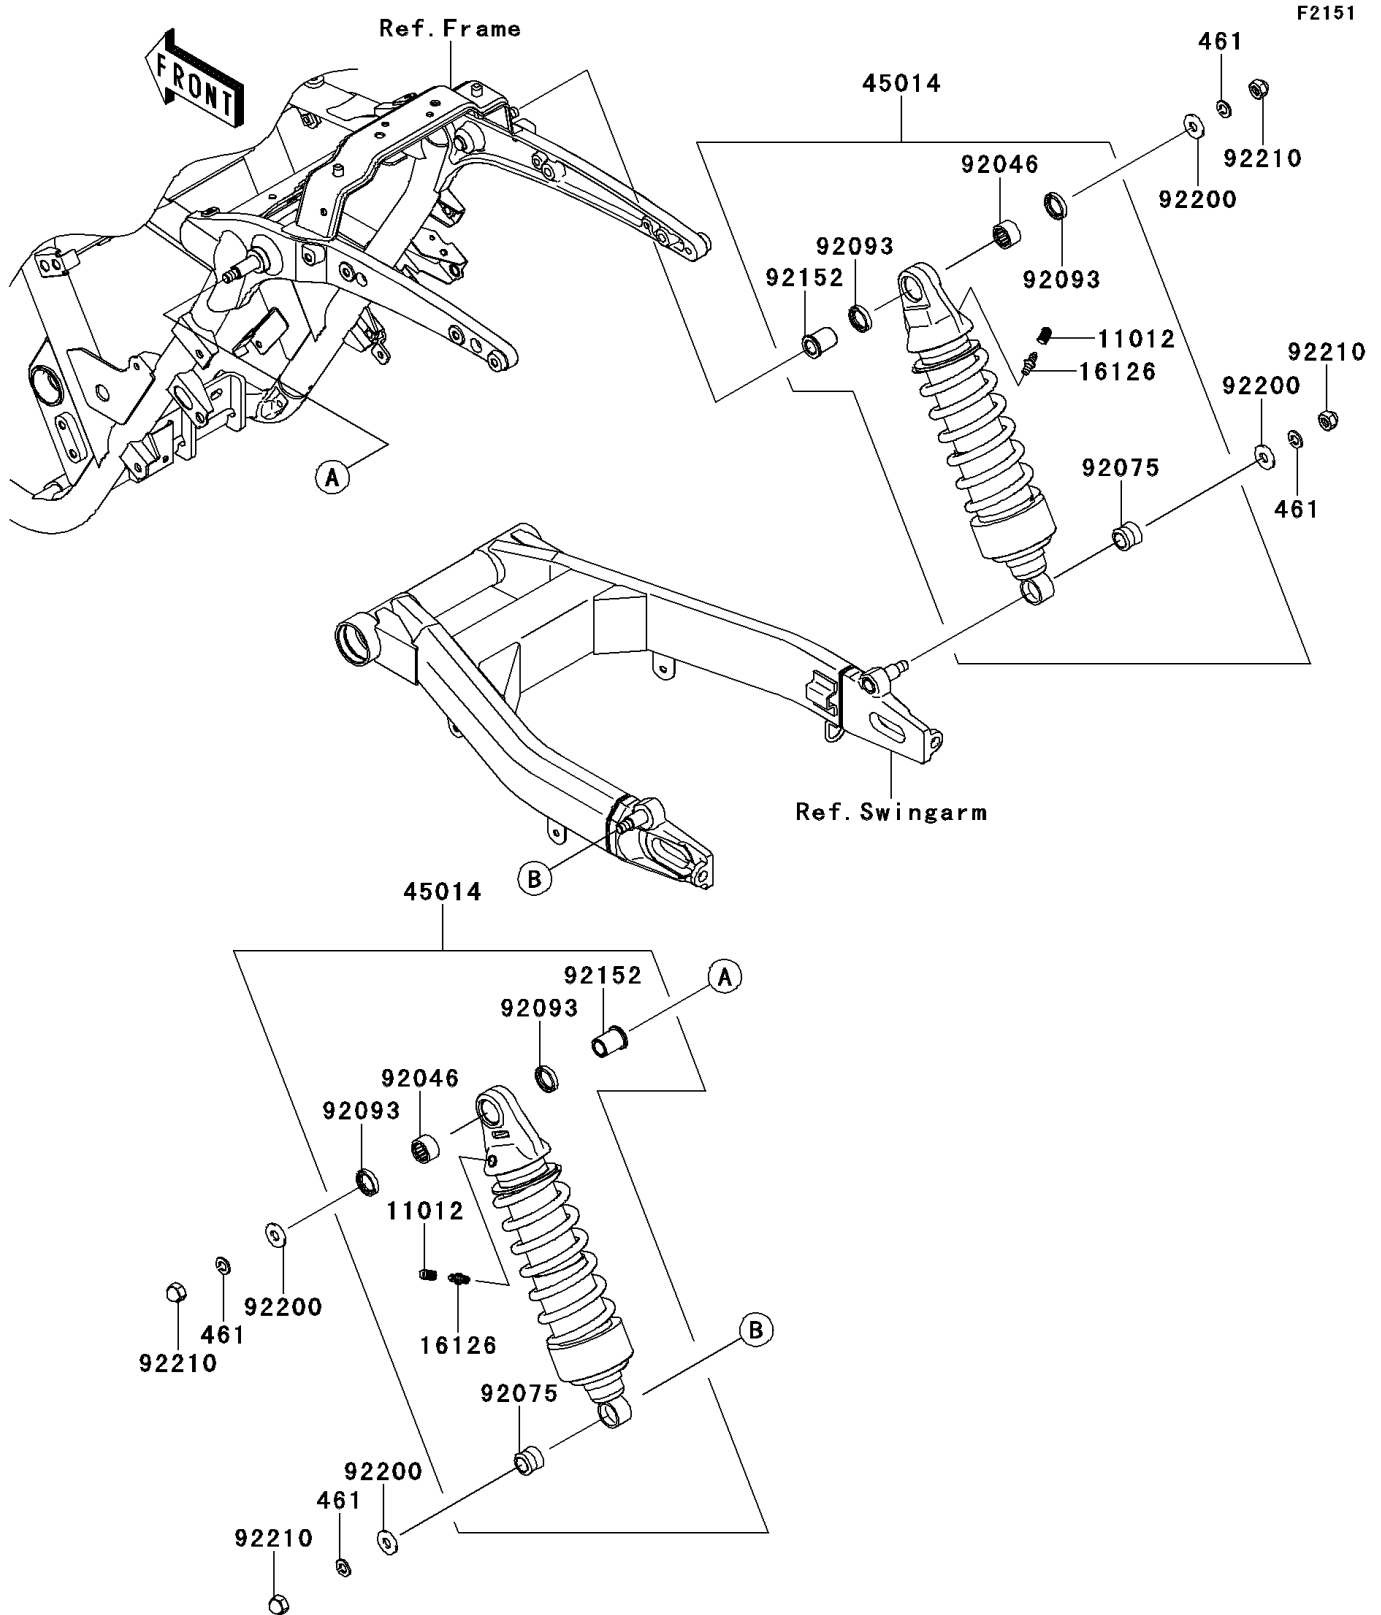

2013 VULCAN® 1700 NOMAD™ PARTS DIAGRAM

Suspension/Shock Absorber

2013 VULCAN® 1700 NOMAD™ PARTS LIST

Suspension/Shock Absorber

ITEM NAME	PART NUMBER	QUANTITY
WASHER-SPRING,10MM (Ref # 461)	461S1000	4
CAP (Ref # 11012)	11012-1283	2
VALVE,AIR (Ref # 16126)	16126-0013	2
SHOCKABSORBER (Ref # 45014)	45014-0210	2
BEARING-NEEDLE (Ref # 92046)	92046-1296	2
DAMPER,SHOCKABSORBER (Ref # 92075)	92075-1387	2
SEAL (Ref # 92093)	92093-1552	4
COLLAR (Ref # 92152)	92152-1336	2
WASHER,10.5X26X2.5 (Ref # 92200)	92200-1565	4
NUT,CAP,10MM (Ref # 92210)	92210-1128	4