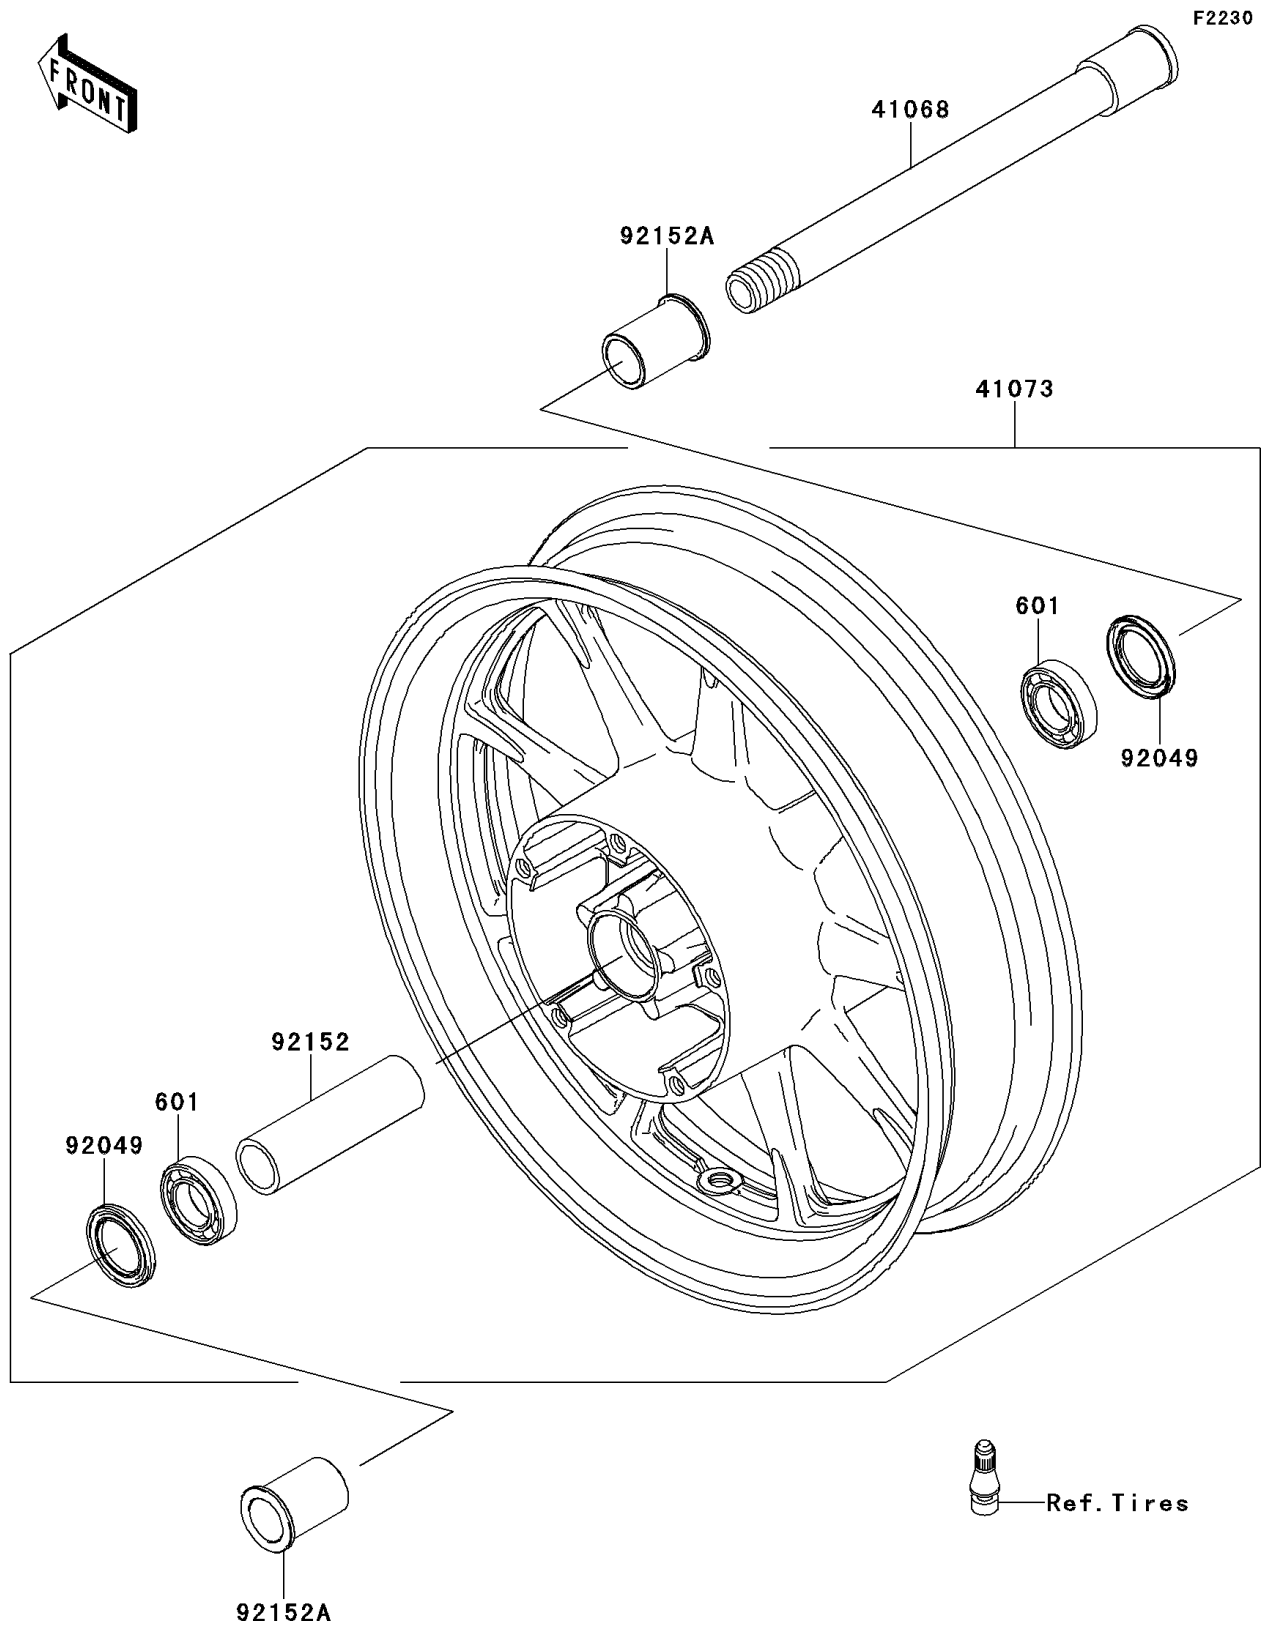

2013 VULCAN® 1700 NOMAD™ PARTS DIAGRAM

Front Wheel

2013 VULCAN® 1700 NOMAD™ PARTS LIST

Front Wheel

ITEM NAME	PART NUMBER	QUANTITY
BEARING-BALL,#6005UU (Ref # 601)	601B6005UU	2
AXLE,FR (Ref # 41068)	41068-1465	1
WHEEL-ASSY,FR,BLACK (Ref # 41073)	41073-0135-18	1
SEAL-OIL,BJN-C2 32X47X5 (Ref # 92049)	92049-0050	2
COLLAR,FR HUB,L=109 (Ref # 92152)	92152-1308	1
COLLAR,FR HUB,L=46.5 (Ref # 92152A)	92152-1492	2