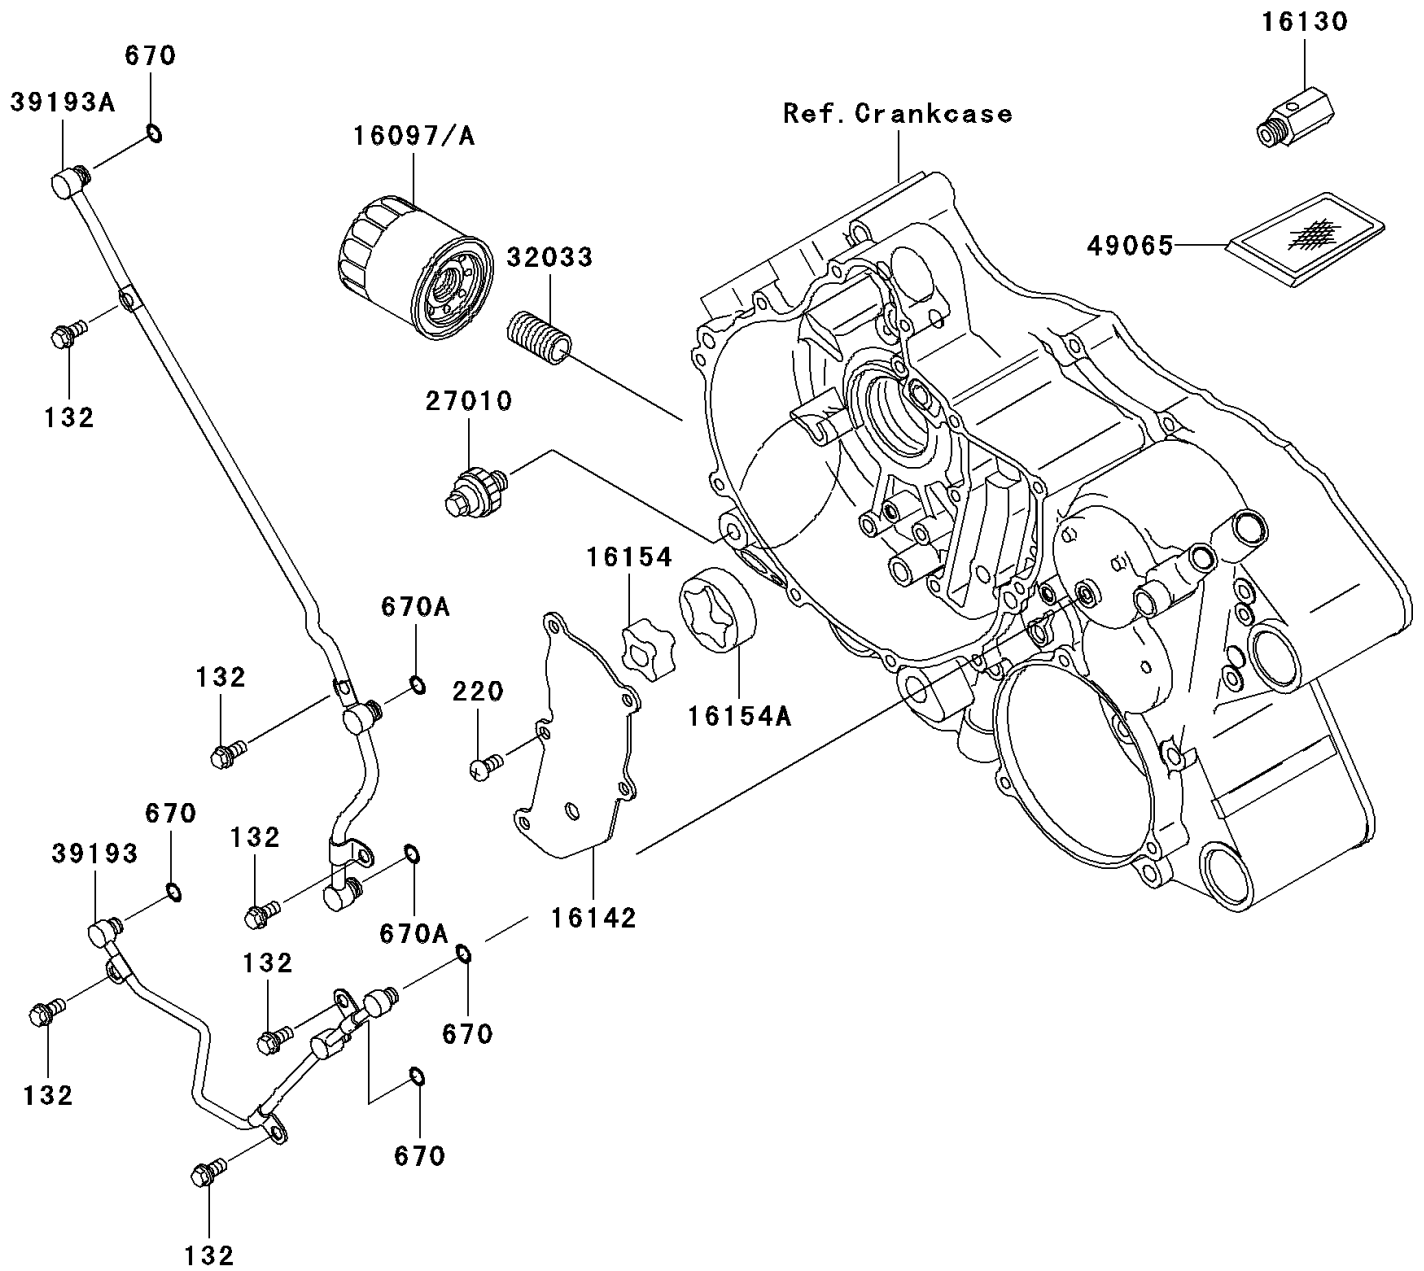

# 2007 Prairie 360 PARTS DIAGRAM

Oil Pump/Oil Filter

E1710

## 2007 Prairie 360 PARTS LIST

### Oil Pump/Oil Filter

ITEM NAME	PART NUMBER	QUANTITY
BOLT-FLANGED-SMALL,6X12 (Ref # 132)	132BD0612	6
SCREW-PAN-CROSS,6X12 (Ref # 220)	220AA0612	5
O RING (Ref # 670)	670D1505	4
O RING,7MM (Ref # 670A)	670D1507	2
FILTER-ASSY-OIL (Ref # 16097)	16097-0003	1
FILTER-ASSY-OIL (Ref # 16097A)	16097-0004	1
VALVE-ASSY-RELIEF (Ref # 16130)	16130-1058	1
COVER-PUMP,OIL (Ref # 16142)	16142-1170	1
ROTOR-PUMP,INNER (Ref # 16154)	16154-1128	1
ROTOR-PUMP,OUTER (Ref # 16154A)	16154-1129	1
SWITCH,OIL PRESSURE (Ref # 27010)	27010-1313	1
PIPE,OIL FILTER (Ref # 32033)	32033-1535	1
PIPE-OIL (Ref # 39193)	39193-0021	1
PIPE-OIL (Ref # 39193A)	39193-0022	1
FILTER-OIL (Ref # 49065)	49065-1086	1