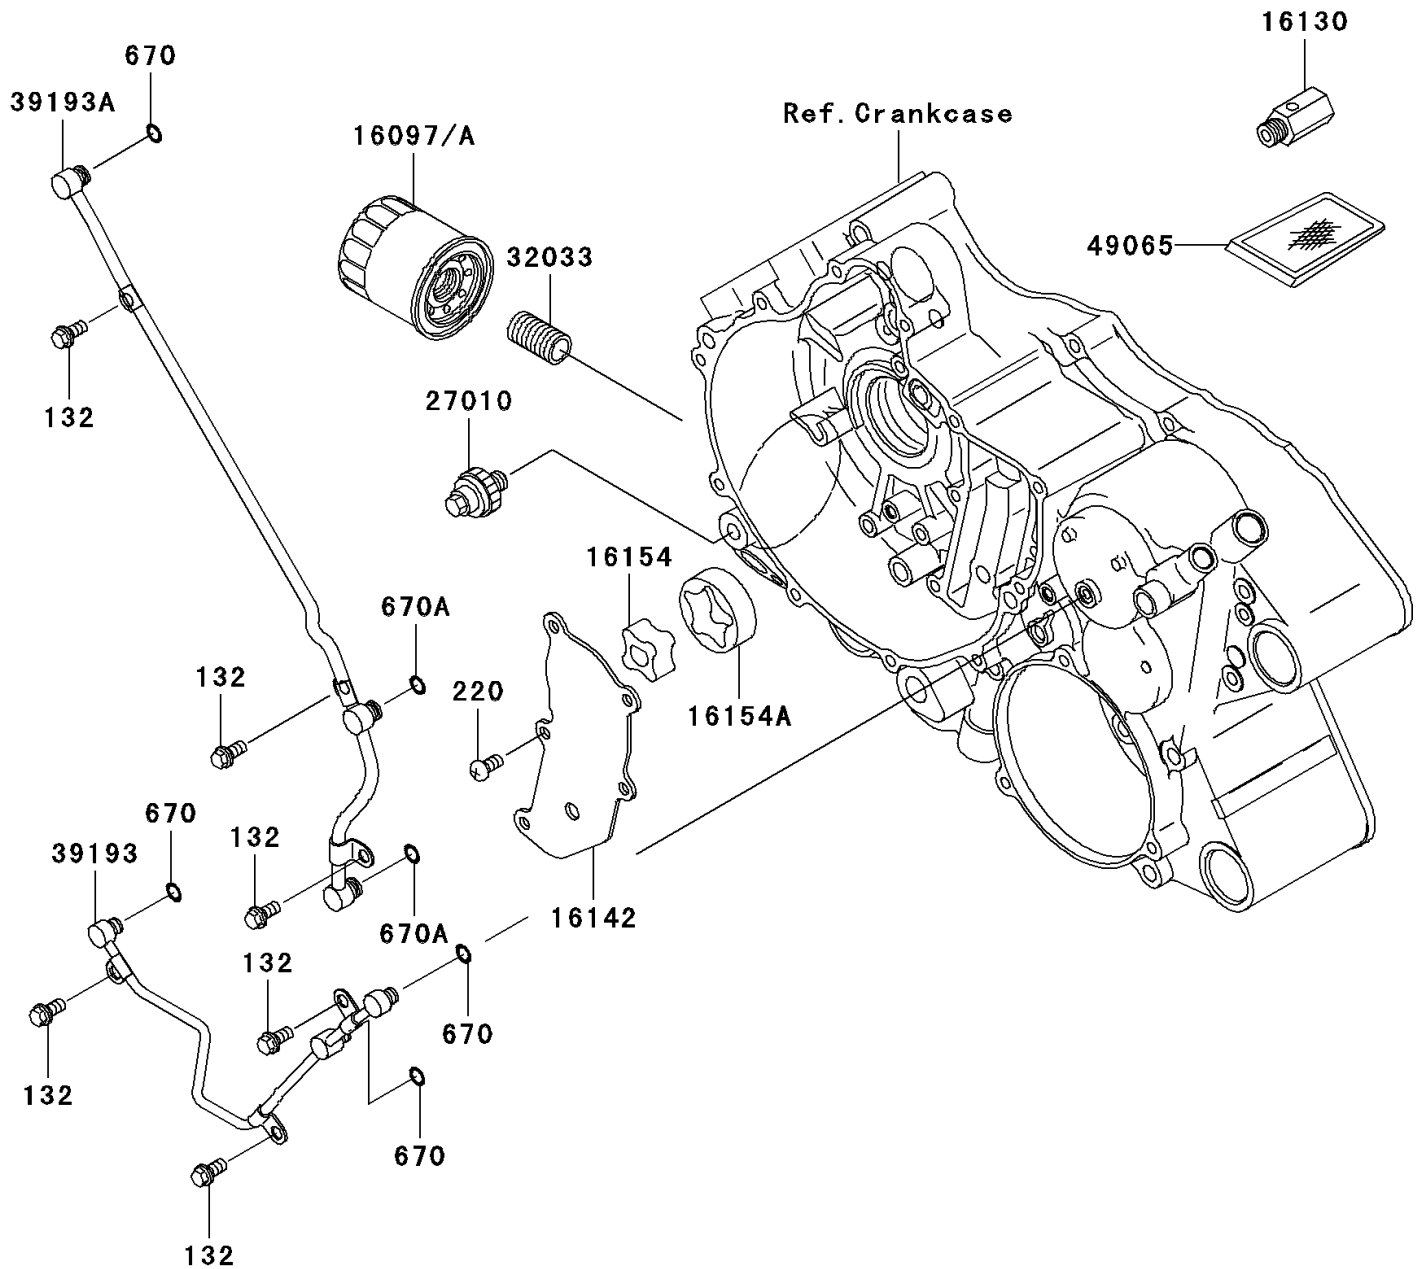

2007 Prairie 360 PARTS DIAGRAM

Oil Pump/Oil Filter

E1710

2007 Prairie 360 PARTS LIST

Oil Pump/Oil Filter

ITEM NAME	PART NUMBER	QUANTITY
BOLT-FLANGED-SMALL,6X12 (Ref # 132)	132BD0612	6
SCREW-PAN-CROSS,6X12 (Ref # 220)	220AA0612	5
O RING (Ref # 670)	670D1505	4
O RING,7MM (Ref # 670A)	670D1507	2
FILTER-ASSY-OIL (Ref # 16097)	16097-0003	1
FILTER-ASSY-OIL (Ref # 16097A)	16097-0004	1
VALVE-ASSY-RELIEF (Ref # 16130)	16130-1058	1
COVER-PUMP,OIL (Ref # 16142)	16142-1170	1
ROTOR-PUMP,INNER (Ref # 16154)	16154-1128	1
ROTOR-PUMP,OUTER (Ref # 16154A)	16154-1129	1
SWITCH,OIL PRESSURE (Ref # 27010)	27010-1313	1
PIPE,OIL FILTER (Ref # 32033)	32033-1535	1
PIPE-OIL (Ref # 39193)	39193-0021	1
PIPE-OIL (Ref # 39193A)	39193-0022	1
FILTER-OIL (Ref # 49065)	49065-1086	1