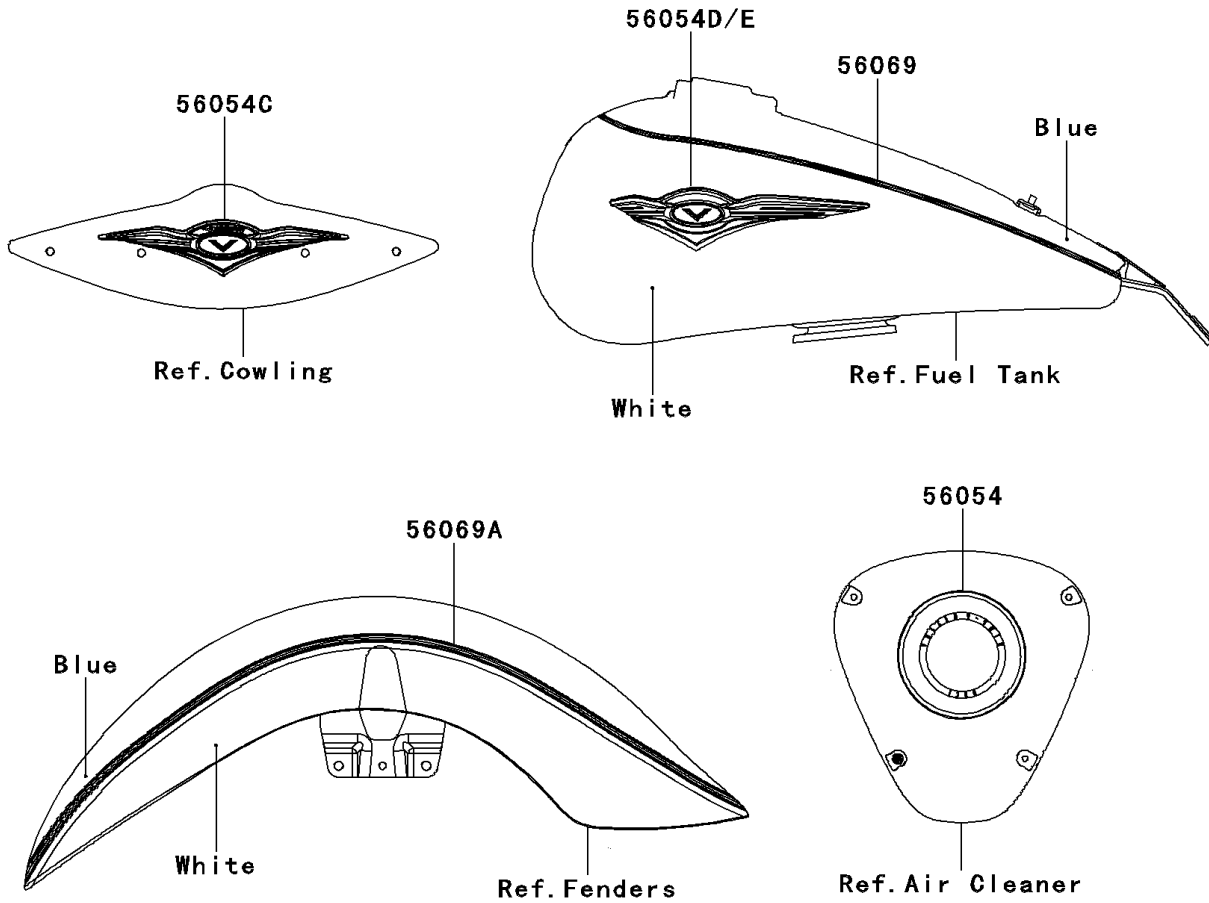

# 2013 VULCAN® 1700 NOMAD™ PARTS DIAGRAM

Decals(White/Blue)(CA,US)

F2861A

## 2013 VULCAN® 1700 NOMAD™ PARTS LIST

Decals(White/Blue)(CA,US)

ITEM NAME	PART NUMBER	QUANTITY
MARK,AIR CLEANER COVER (Ref # 56054)	56054-0303	2
MARK,PULLEY COVER (Ref # 56054A)	56054-0304	1
MARK,GENERATOR COVER (Ref # 56054B)	56054-0305	1
MARK,OUTER PLATE (Ref # 56054C)	56054-0307	1
MARK,FUEL TANK,LH (Ref # 56054D)	56054-0326	1
MARK,FUEL TANK,RH (Ref # 56054E)	56054-0327	1
MARK,CLUTCH COVER (Ref # 56054F)	56054-0463	1
PATTERN,FUEL TANK (Ref # 56069)	56069-2574	2
PATTERN,FR FENDER (Ref # 56069A)	56069-2575	2