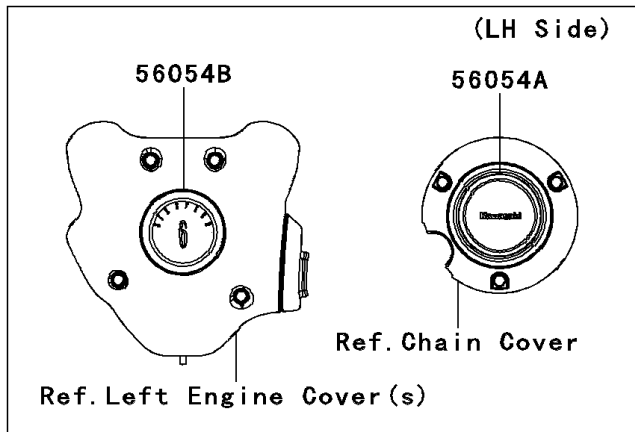

# 2013 VULCAN® 1700 NOMAD™ PARTS DIAGRAM

Decals(White/Blue)(CA,US)

F2861A

## 2013 VULCAN® 1700 NOMAD™ PARTS LIST

Decals(White/Blue)(CA,US)

ITEM NAME	PART NUMBER	QUANTITY
MARK,AIR CLEANER COVER (Ref # 56054)	56054-0303	2
MARK,PULLEY COVER (Ref # 56054A)	56054-0304	1
MARK,GENERATOR COVER (Ref # 56054B)	56054-0305	1
MARK,OUTER PLATE (Ref # 56054C)	56054-0307	1
MARK,FUEL TANK,LH (Ref # 56054D)	56054-0326	1
MARK,FUEL TANK,RH (Ref # 56054E)	56054-0327	1
MARK,CLUTCH COVER (Ref # 56054F)	56054-0463	1
PATTERN,FUEL TANK (Ref # 56069)	56069-2574	2
PATTERN,FR FENDER (Ref # 56069A)	56069-2575	2