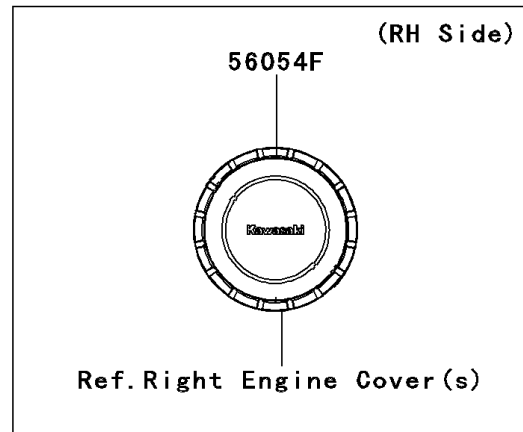

# 2013 VULCAN® 1700 NOMAD™ PARTS DIAGRAM

Decals(White/Blue)(CA,US)

F2861A

## 2013 VULCAN® 1700 NOMAD™ PARTS LIST

Decals(White/Blue)(CA,US)

ITEM NAME	PART NUMBER	QUANTITY
MARK,AIR CLEANER COVER (Ref # 56054)	56054-0303	2
MARK,PULLEY COVER (Ref # 56054A)	56054-0304	1
MARK,GENERATOR COVER (Ref # 56054B)	56054-0305	1
MARK,OUTER PLATE (Ref # 56054C)	56054-0307	1
MARK,FUEL TANK,LH (Ref # 56054D)	56054-0326	1
MARK,FUEL TANK,RH (Ref # 56054E)	56054-0327	1
MARK,CLUTCH COVER (Ref # 56054F)	56054-0463	1
PATTERN,FUEL TANK (Ref # 56069)	56069-2574	2
PATTERN,FR FENDER (Ref # 56069A)	56069-2575	2