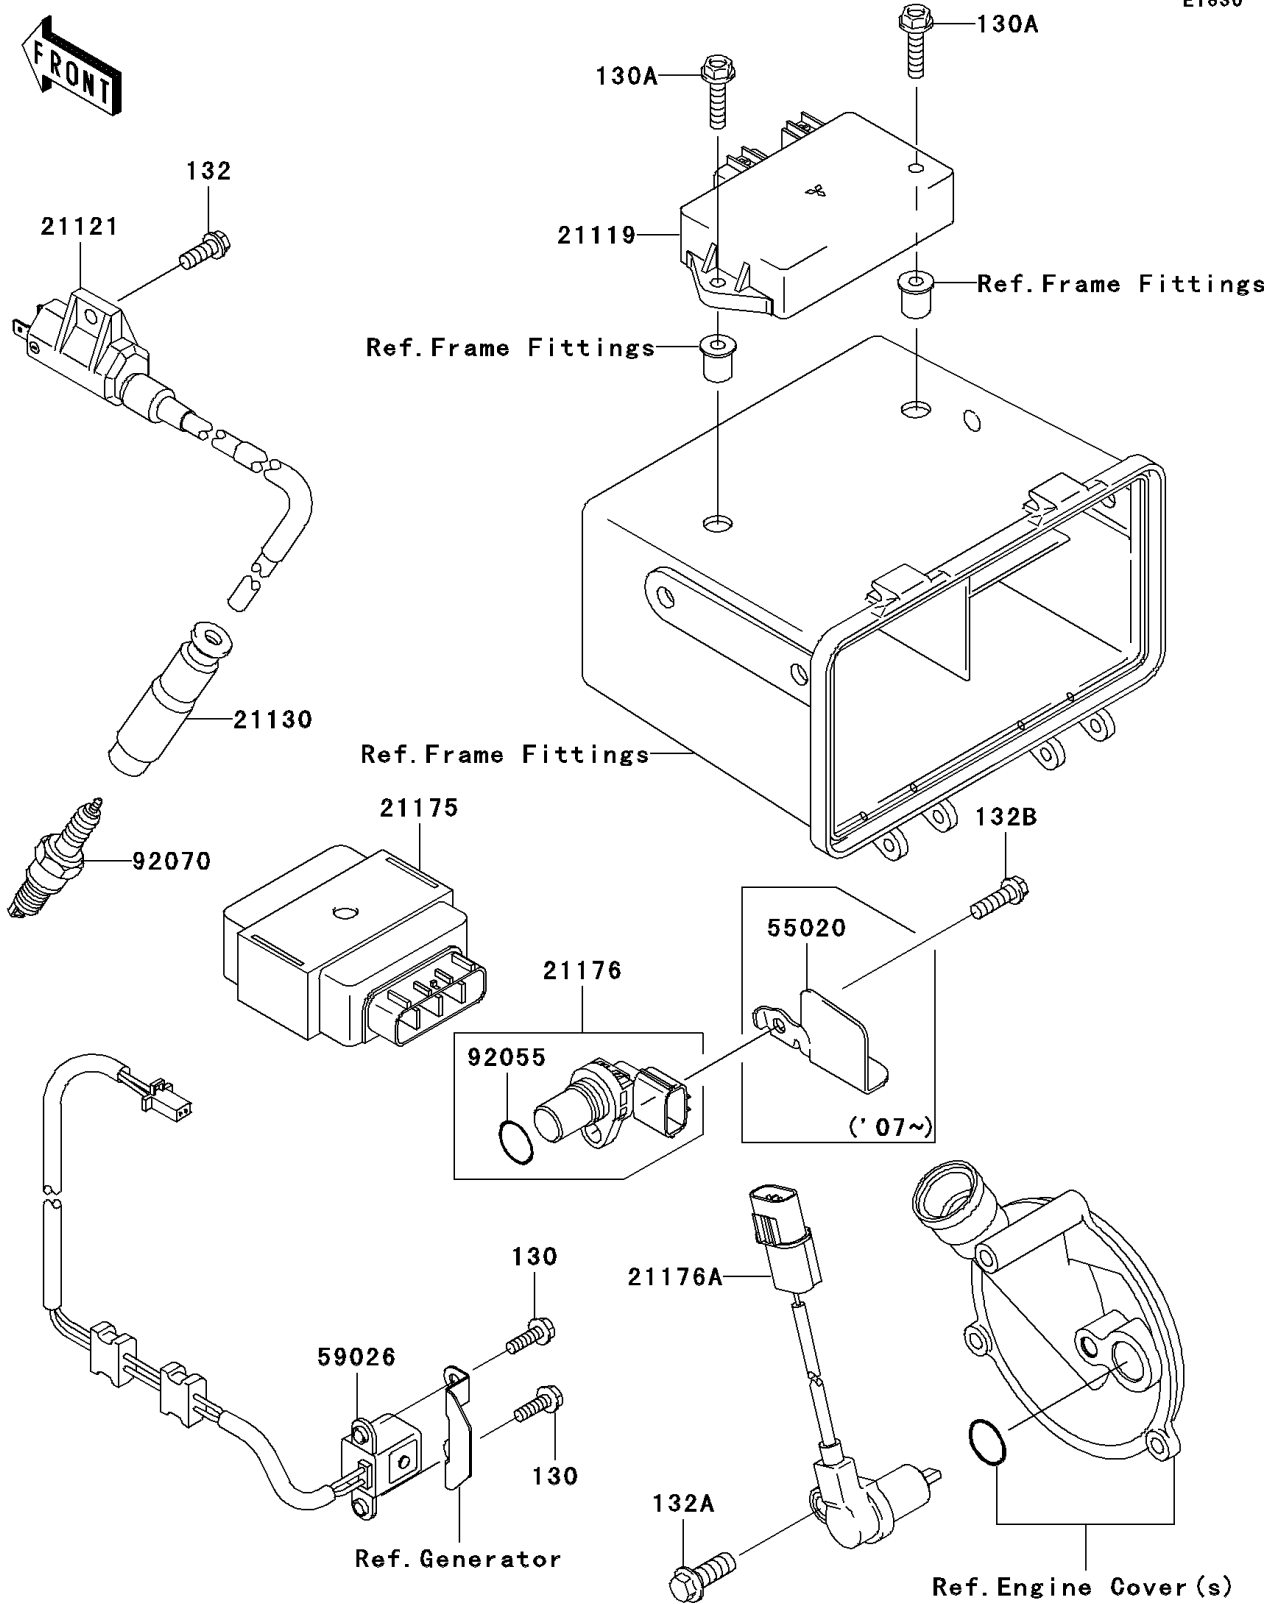

2008 Prairie® 360 PARTS DIAGRAM

Ignition System

E1830

2008 Prairie® 360 PARTS LIST

Ignition System

ITEM NAME	PART NUMBER	QUANTITY
BOLT-FLANGED,5X16 (Ref # 130)	130BA0516	2
BOLT-FLANGED,6X25 (Ref # 130A)	130BB0625	2
BOLT-FLANGED-SMALL,6X16 (Ref # 132)	132BA0616	1
BOLT-FLANGED-SMALL,8X22 (Ref # 132A)	132BA0822	1
BOLT-FLANGED-SMALL,6X20 (Ref # 132B)	132BD0620	1
IGNITER (Ref # 21119)	21119-1627	1
COIL-IGNITION (Ref # 21121)	21121-1160	1
CAP-SPARK PLUG (Ref # 21130)	21130-1071	1
CONTROL UNIT-ELECTRONIC (Ref # 21175)	21175-0086	1
SENSOR,SPEED (Ref # 21176)	21176-1104	1
SENSOR,REVERSE (Ref # 21176A)	21176-1109	1
GUARD (Ref # 55020)	55020-0247	1
COIL-PULSING (Ref # 59026)	59026-1110	1
RING-O (Ref # 92055)	92055-1718	1
PLUG-SPARK,DPR8EA-9(NGK) (Ref # 92070)	92070-1065	1