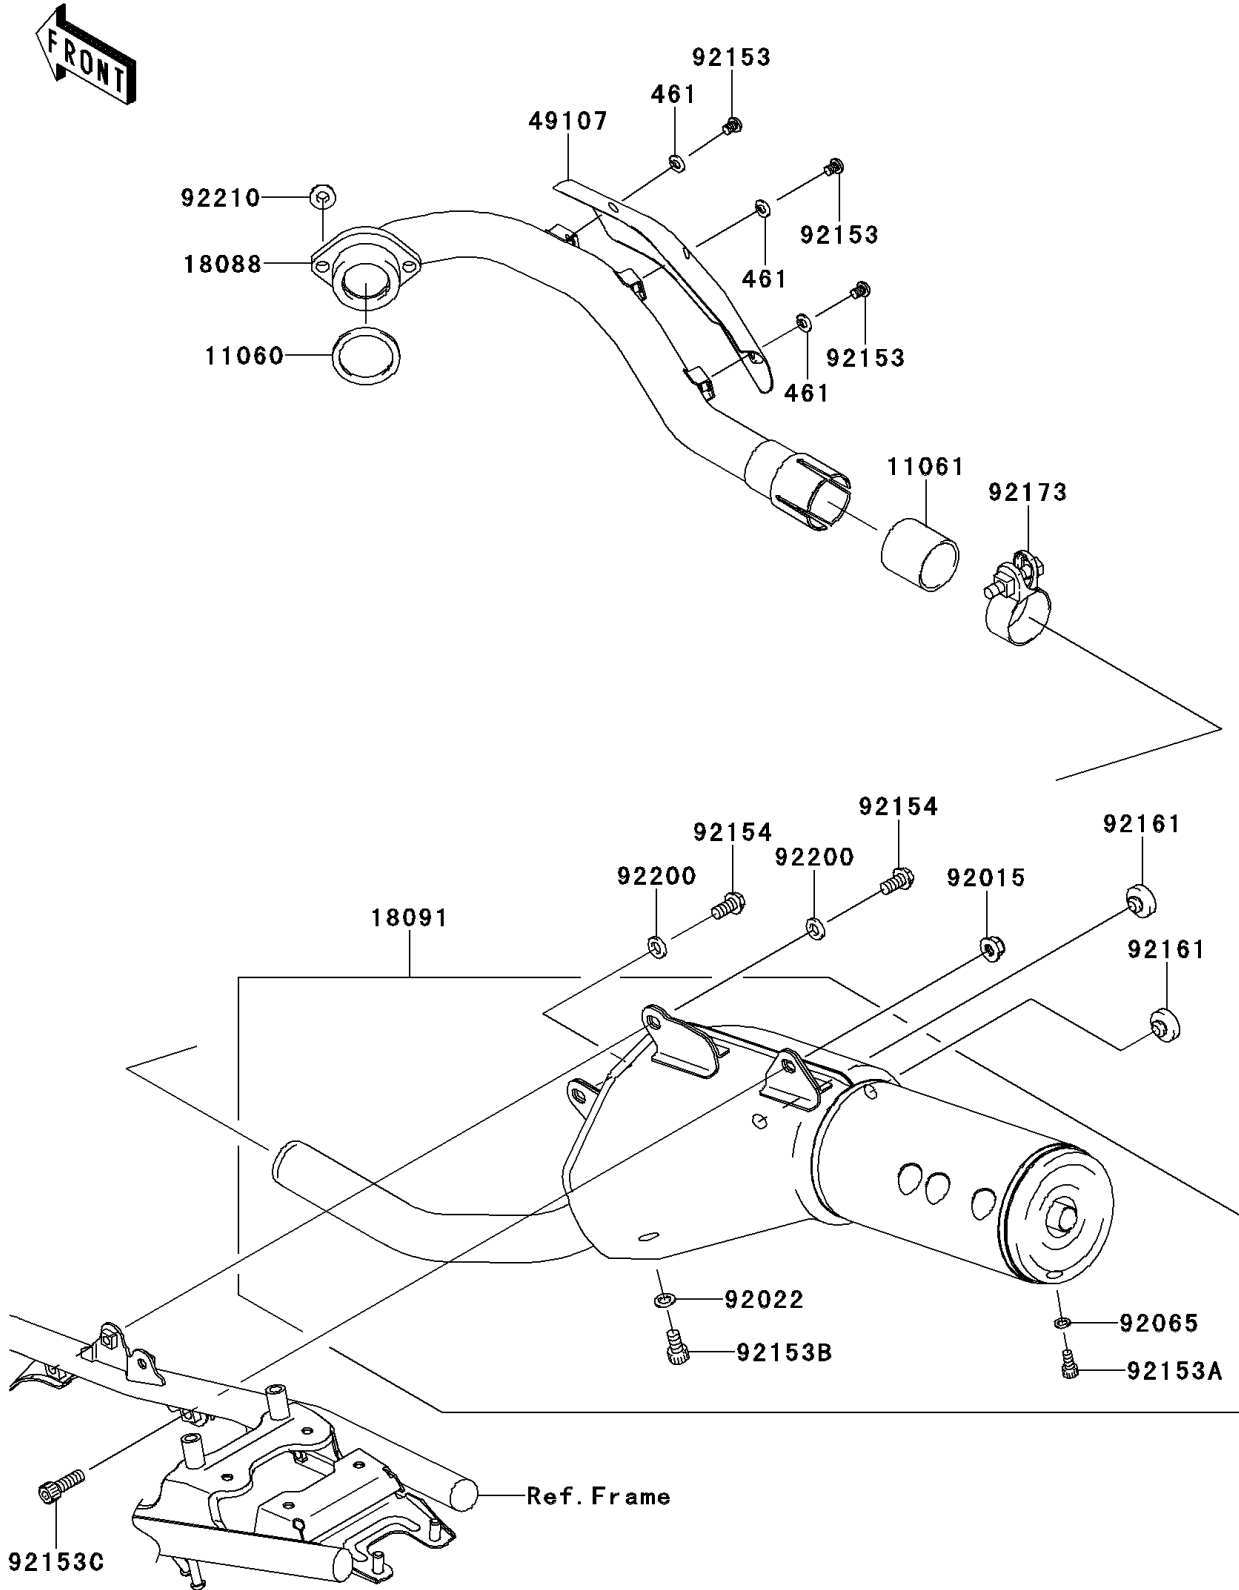

2014 KLX® 250S PARTS DIAGRAM

Muffler(s)

E1140

2014 KLX® 250S PARTS LIST

Muffler(s)

ITEM NAME	PART NUMBER	QUANTITY
WASHER-SPRING,6MM (Ref # 461)	461S0600	3
GASKET,EXHAUST PIPE (Ref # 11060)	11060-1203	1
GASKET,EXHAUST PIPE CONNECTING (Ref # 11061)	11061-1055	1
PIPE-EXHAUST (Ref # 18088)	18088-0594	1
BODY-COMP-MUFFLER (Ref # 18091)	18091-0842	1
COVER-EXHAUST PIPE (Ref # 49107)	49107-0062	1
NUT,8MM (Ref # 92015)	92015-1432	1
WASHER,8.2X14X1.0 (Ref # 92022)	92022-1488	1
GASKET (Ref # 92065)	92065-096	1
BOLT,6X8 (Ref # 92153)	92153-0578	3
BOLT,SOCKET,6X12 (Ref # 92153A)	92153-1347	1
BOLT,SOCKET,8X14 (Ref # 92153B)	92153-1348	1
BOLT,SOCKET,8X25 (Ref # 92153C)	92153-1350	1
BOLT,FLANGED,8X16 (Ref # 92154)	92154-0059	2
DAMPER (Ref # 92161)	92161-0336	2
CLAMP,38MM (Ref # 92173)	92173-0997	1
WASHER,8.1X15X2.3 (Ref # 92200)	92200-0449	2
NUT,8MM (Ref # 92210)	92210-0076	2