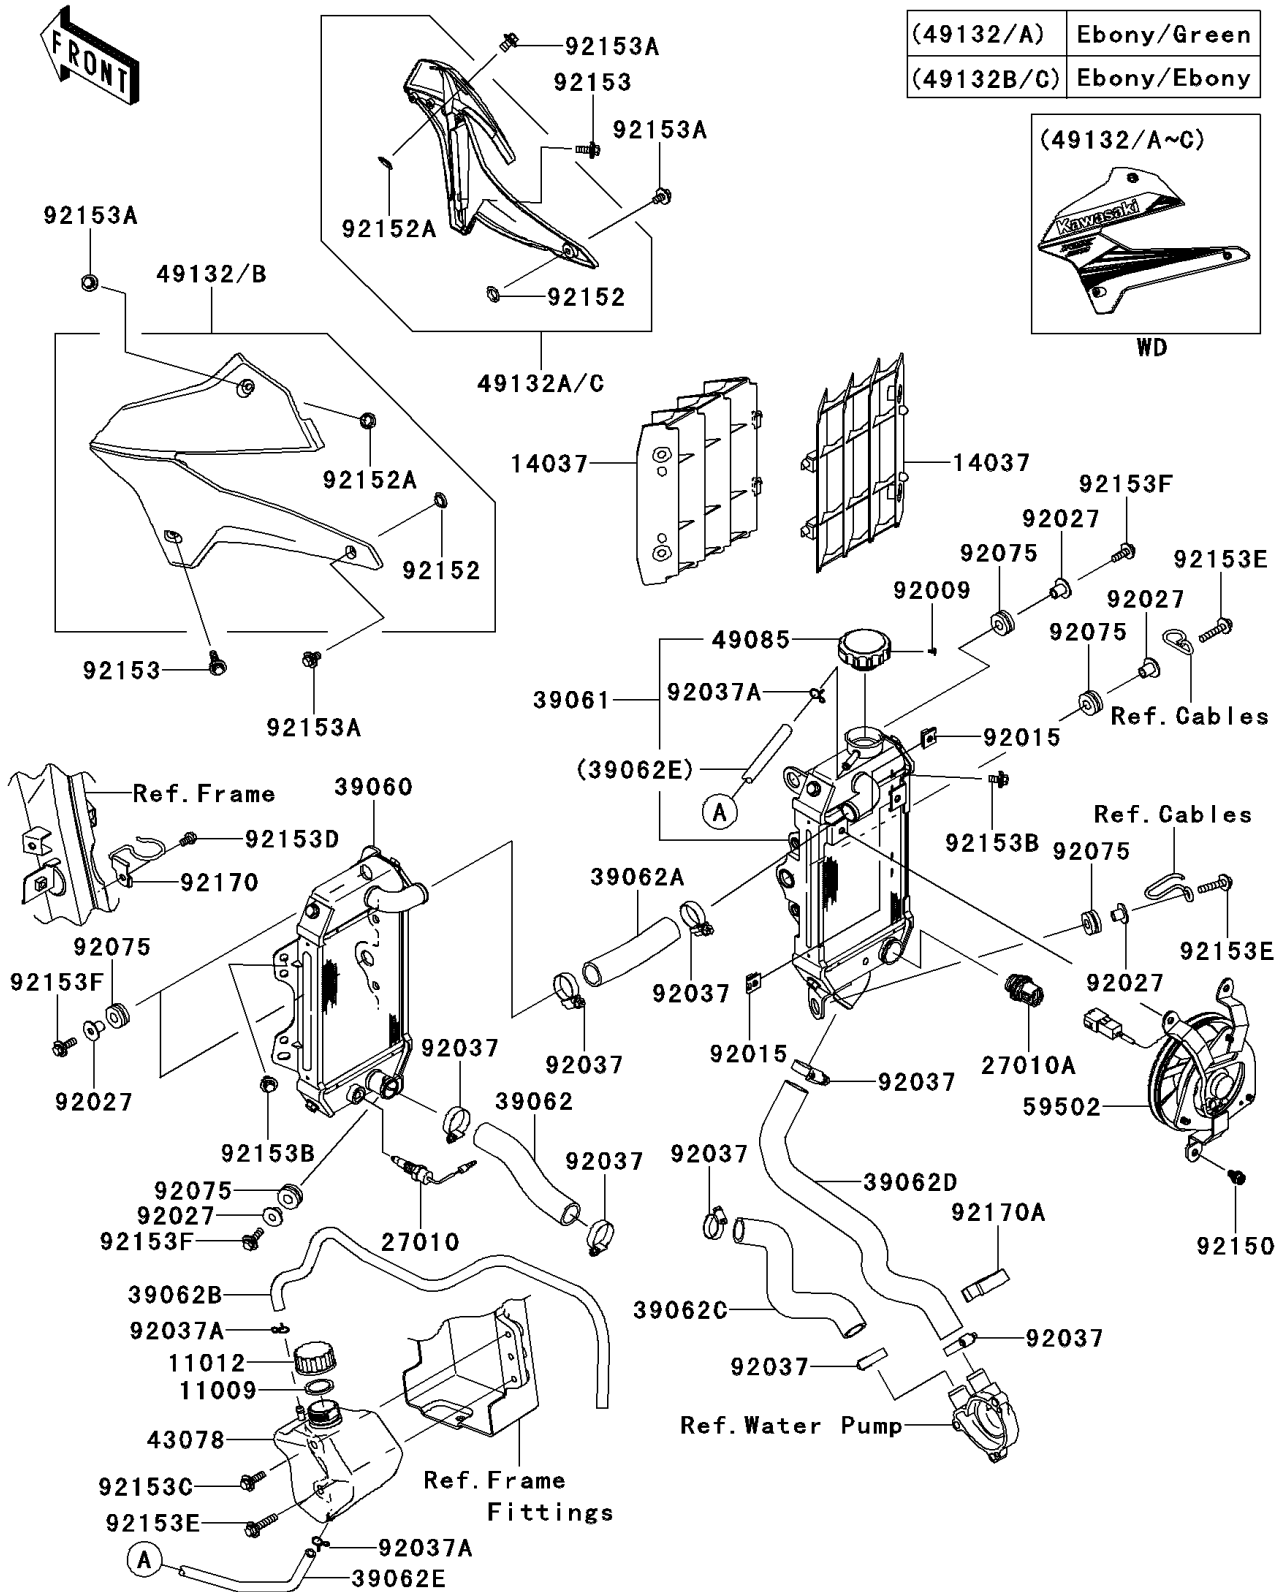

2014 KLX® 250S PARTS DIAGRAM

Radiator

E3032

(49132/A)	Ebony/Green
(49132B/C)	Ebony/Ebony

2014 KLX® 250S PARTS LIST

Radiator

ITEM NAME	PART NUMBER	QUANTITY
GASKET,RESERVOIR TANK CAP (Ref # 11009)	11009-1145	1
CAP (Ref # 11012)	11012-1084	1
SCREEN,EBONY (Ref # 14037)	14037-0067-6C	2
SWITCH,WARNING (Ref # 27010)	27010-1199	1
SWITCH (Ref # 27010A)	27010-1443	1
RADIATOR (Ref # 39060)	39060-0045	1
RADIATOR-ASSY (Ref # 39061)	39061-0184	1
HOSE-COOLING,HEAD-RAD.LH (Ref # 39062)	39062-0199	1
HOSE-COOLING,RAD. LH-RAD. RH (Ref # 39062A)	39062-0200	1
HOSE-COOLING,OVERFLOW (Ref # 39062B)	39062-0204	1
HOSE-COOLING,PUMP-CYLINDER (Ref # 39062C)	39062-1563	1
HOSE-COOLING,RADIATOR-PUMP (Ref # 39062D)	39062-1564	1
HOSE-COOLING,RESERVOIR (Ref # 39062E)	39062-1786	1
RESERVOIR (Ref # 43078)	43078-0044	1
CAP-ASSY-PRESSURE (Ref # 49085)	49085-1075	1
SHROUD-ENGINE,LH,EBONY+GREEN (Ref # 49132)	49132-5085-27W	1
SHROUD-ENGINE,RH,EBONY+GREEN (Ref # 49132A)	49132-5086-27W	1
SHROUD-ENGINE,LH,EBONY+EBONY (Ref # 49132B)	49132-5087-25L	1
SHROUD-ENGINE,RH,EBONY+EBONY (Ref # 49132C)	49132-5088-25L	1
FAN-ASSY (Ref # 59502)	59502-0028	1
SCREW,TAPPING,3X6 (Ref # 92009)	92009-1844	1
NUT (Ref # 92015)	92015-1487	2
COLLAR (Ref # 92027)	92027-1183	6
CLAMP,COOLING HOSE (Ref # 92037)	92037-1589	8
CLAMP (Ref # 92037A)	92037-1712	3
DAMPER (Ref # 92075)	92075-209	6
BOLT,6X12 (Ref # 92150)	92150-1186	3
COLLAR,8.8X11.2X4 (Ref # 92152)	92152-0909	2
COLLAR (Ref # 92152A)	92152-1235	2

2014 KLX® 250S PARTS LIST

Radiator

ITEM NAME	PART NUMBER	QUANTITY
BOLT,6X20 (Ref # 92153)	92153-0502	2
BOLT,6X12 (Ref # 92153A)	92153-0503	4
BOLT,FLANGED,6X14 (Ref # 92153B)	92153-0936	2
BOLT,FLANGED,6X22 (Ref # 92153C)	92153-0950	1
BOLT,FLANGED,6X10 (Ref # 92153D)	92153-1354	1
BOLT,FLANGED,6X30 (Ref # 92153E)	92153-1457	3
BOLT,FLANGED-SMALL,6X22 (Ref # 92153F)	92153-1560	4
CLAMP (Ref # 92170)	92170-1357	1
CLAMP (Ref # 92170A)	92170-1419	1