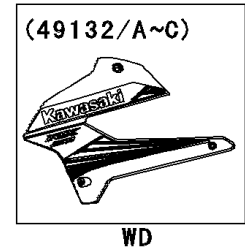

2014 KLX® 250S PARTS DIAGRAM

Radiator

E3032

(49132/A)	Ebony/Green
(49132B/C)	Ebony/Ebony

2014 KLX® 250S PARTS LIST

Radiator

ITEM NAME	PART NUMBER	QUANTITY
GASKET,RESERVOIR TANK CAP (Ref # 11009)	11009-1145	1
CAP (Ref # 11012)	11012-1084	1
SCREEN,EBONY (Ref # 14037)	14037-0067-6C	2
SWITCH,WARNING (Ref # 27010)	27010-1199	1
SWITCH (Ref # 27010A)	27010-1443	1
RADIATOR (Ref # 39060)	39060-0045	1
RADIATOR-ASSY (Ref # 39061)	39061-0184	1
HOSE-COOLING,HEAD-RAD.LH (Ref # 39062)	39062-0199	1
HOSE-COOLING,RAD. LH-RAD. RH (Ref # 39062A)	39062-0200	1
HOSE-COOLING,OVERFLOW (Ref # 39062B)	39062-0204	1
HOSE-COOLING,PUMP-CYLINDER (Ref # 39062C)	39062-1563	1
HOSE-COOLING,RADIATOR-PUMP (Ref # 39062D)	39062-1564	1
HOSE-COOLING,RESERVOIR (Ref # 39062E)	39062-1786	1
RESERVOIR (Ref # 43078)	43078-0044	1
CAP-ASSY-PRESSURE (Ref # 49085)	49085-1075	1
SHROUD-ENGINE,LH,EBONY+GREEN (Ref # 49132)	49132-5085-27W	1
SHROUD-ENGINE,RH,EBONY+GREEN (Ref # 49132A)	49132-5086-27W	1
SHROUD-ENGINE,LH,EBONY+EBONY (Ref # 49132B)	49132-5087-25L	1
SHROUD-ENGINE,RH,EBONY+EBONY (Ref # 49132C)	49132-5088-25L	1
FAN-ASSY (Ref # 59502)	59502-0028	1
SCREW,TAPPING,3X6 (Ref # 92009)	92009-1844	1
NUT (Ref # 92015)	92015-1487	2
COLLAR (Ref # 92027)	92027-1183	6
CLAMP,COOLING HOSE (Ref # 92037)	92037-1589	8
CLAMP (Ref # 92037A)	92037-1712	3
DAMPER (Ref # 92075)	92075-209	6
BOLT,6X12 (Ref # 92150)	92150-1186	3
COLLAR,8.8X11.2X4 (Ref # 92152)	92152-0909	2
COLLAR (Ref # 92152A)	92152-1235	2

2014 KLX® 250S PARTS LIST

Radiator

ITEM NAME	PART NUMBER	QUANTITY
BOLT,6X20 (Ref # 92153)	92153-0502	2
BOLT,6X12 (Ref # 92153A)	92153-0503	4
BOLT,FLANGED,6X14 (Ref # 92153B)	92153-0936	2
BOLT,FLANGED,6X22 (Ref # 92153C)	92153-0950	1
BOLT,FLANGED,6X10 (Ref # 92153D)	92153-1354	1
BOLT,FLANGED,6X30 (Ref # 92153E)	92153-1457	3
BOLT,FLANGED-SMALL,6X22 (Ref # 92153F)	92153-1560	4
CLAMP (Ref # 92170)	92170-1357	1
CLAMP (Ref # 92170A)	92170-1419	1