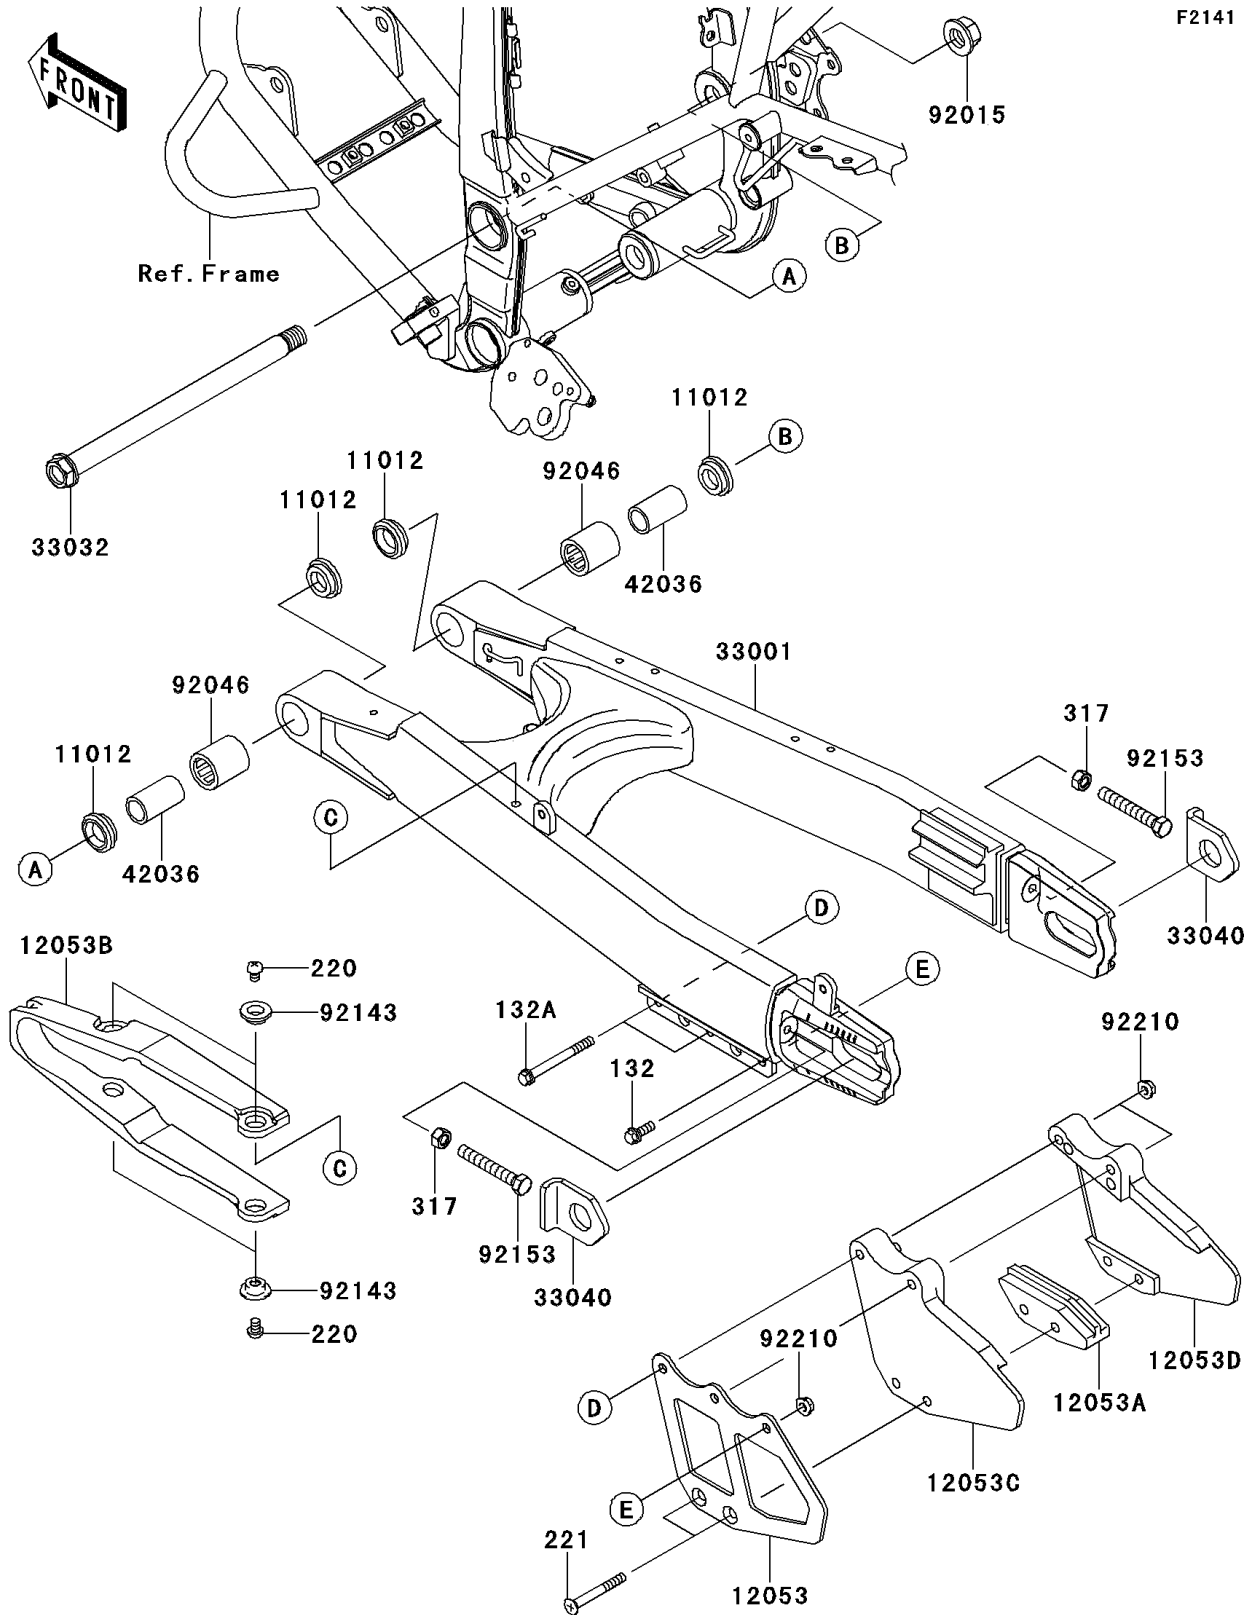

# 2014 KLX® 250S PARTS DIAGRAM

Swingarm

## 2014 KLX® 250S PARTS LIST

### Swingarm

ITEM NAME	PART NUMBER	QUANTITY
BOLT-FLANGED-SMALL,6X16 (Ref # 132)	132BA0616	1
BOLT-FLANGED-SMALL,6X60 (Ref # 132A)	132BA0660	2
SCREW-PAN-CROS,6X8 (Ref # 220)	220AA0608	4
SCREW-CSK-CROS,6X50 (Ref # 221)	221AA0650	2
NUT-HEX-SMALL,8MM (Ref # 317)	317BA0800	2
CAP,SWING ARM (Ref # 11012)	11012-1259	4
GUIDE-CHAIN,RR,OUTSIDE (Ref # 12053)	12053-1268	1
GUIDE-CHAIN,DRIVE,RR,INSIDE (Ref # 12053A)	12053-1270	1
GUIDE-CHAIN,DRIVE,FR (Ref # 12053B)	12053-1328	1
GUIDE-CHAIN,DRIVE,RR,OUTSIDE (Ref # 12053C)	12053-1453	1
GUIDE-CHAIN,DRIVE,RR,INSIDE (Ref # 12053D)	12053-1454	1
ARM-COMP-SWING,P.SILVER (Ref # 33001)	33001-0176-458	1
SHAFT-SWING ARM (Ref # 33032)	33032-0033	1
ADJUSTER-CHAIN (Ref # 33040)	33040-0023	2
SLEEVE,SWING ARM (Ref # 42036)	42036-1064	2
NUT,14MM (Ref # 92015)	92015-1407	1
BEARING-NEEDLE (Ref # 92046)	92046-1128	2
COLLAR (Ref # 92143)	92143-1156	4
BOLT,8X55 (Ref # 92153)	92153-1407	2
NUT,FLANGED,6MM (Ref # 92210)	92210-0630	3