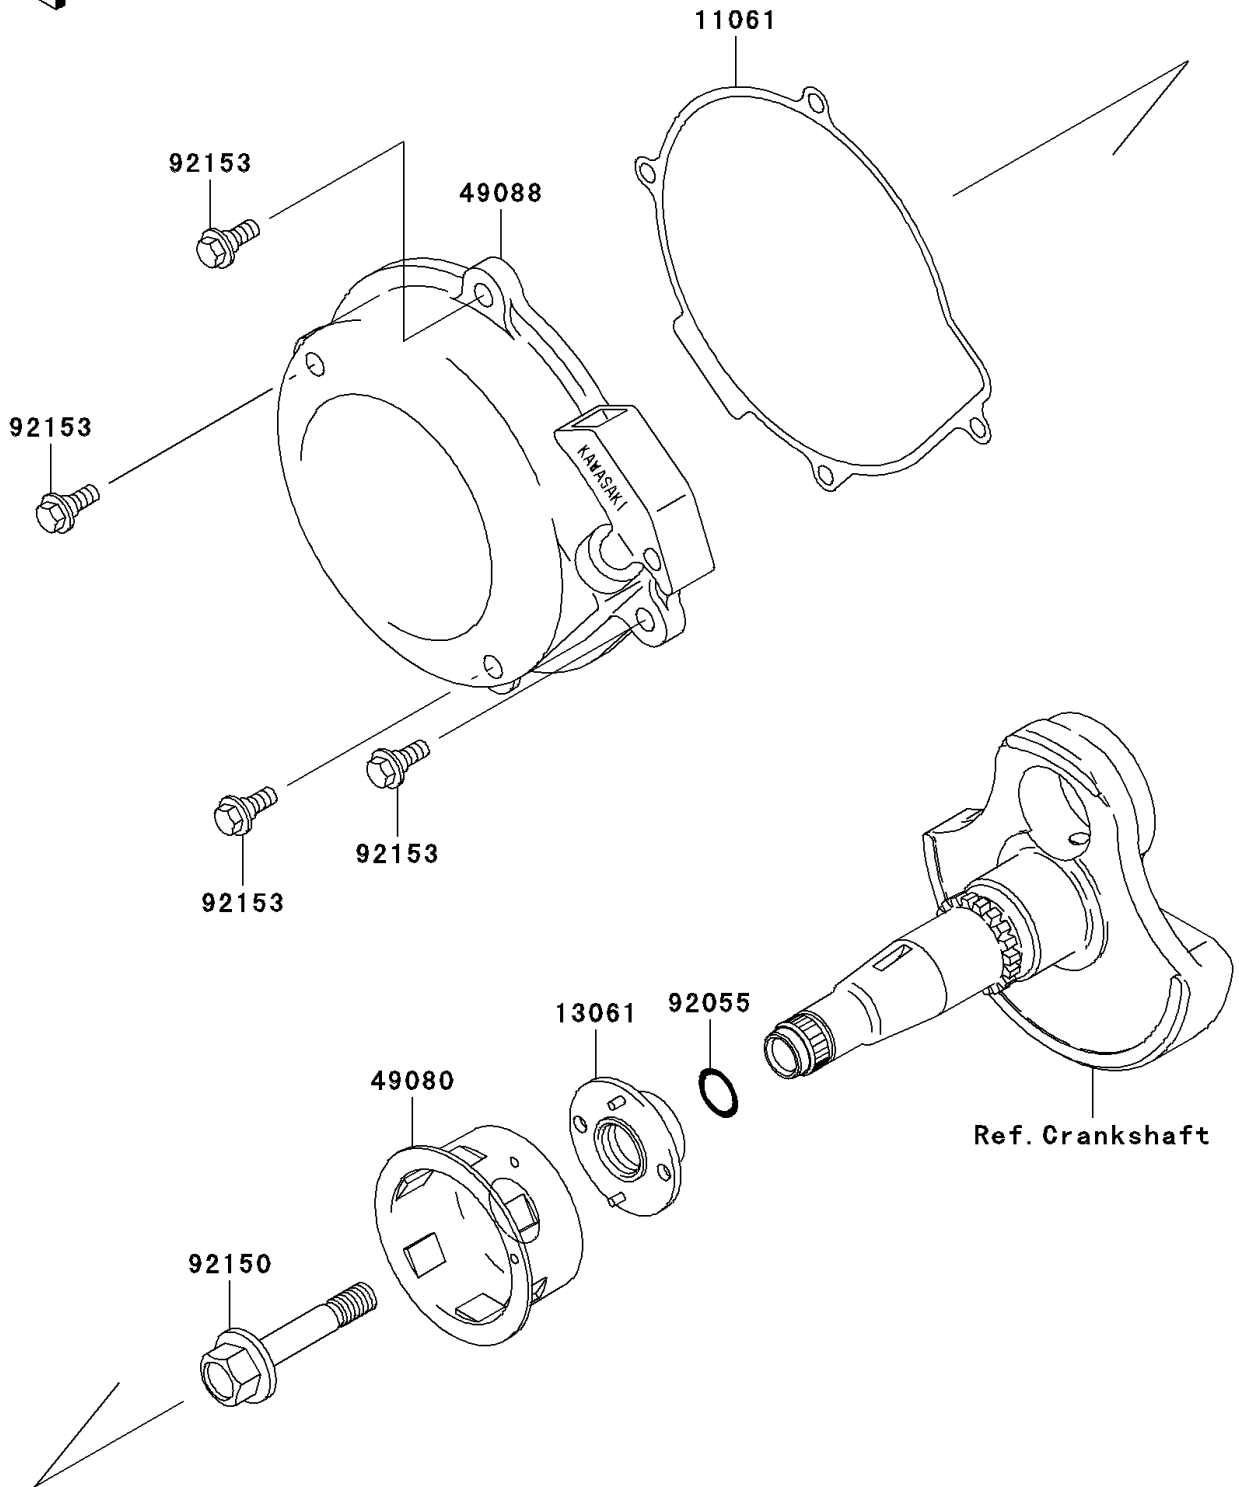

# 2007 Prairie 360 PARTS DIAGRAM

Recoil Starter

E3040

## 2007 Prairie 360 PARTS LIST

### Recoil Starter

ITEM NAME	PART NUMBER	QUANTITY
GASKET (Ref # 11061)	11061-1153	1
BOSS,STARTING PULLEY (Ref # 13061)	13061-1867	1
PULLEY-STARTING (Ref # 49080)	49080-1060	1
STARTER-RECOIL (Ref # 49088)	49088-1058	1
RING-O,16.8X2.4 (Ref # 92055)	92055-1258	1
BOLT,12X65 (Ref # 92150)	92150-1987	1
BOLT,FLANGED,6X16 (Ref # 92153)	92153-7007	4