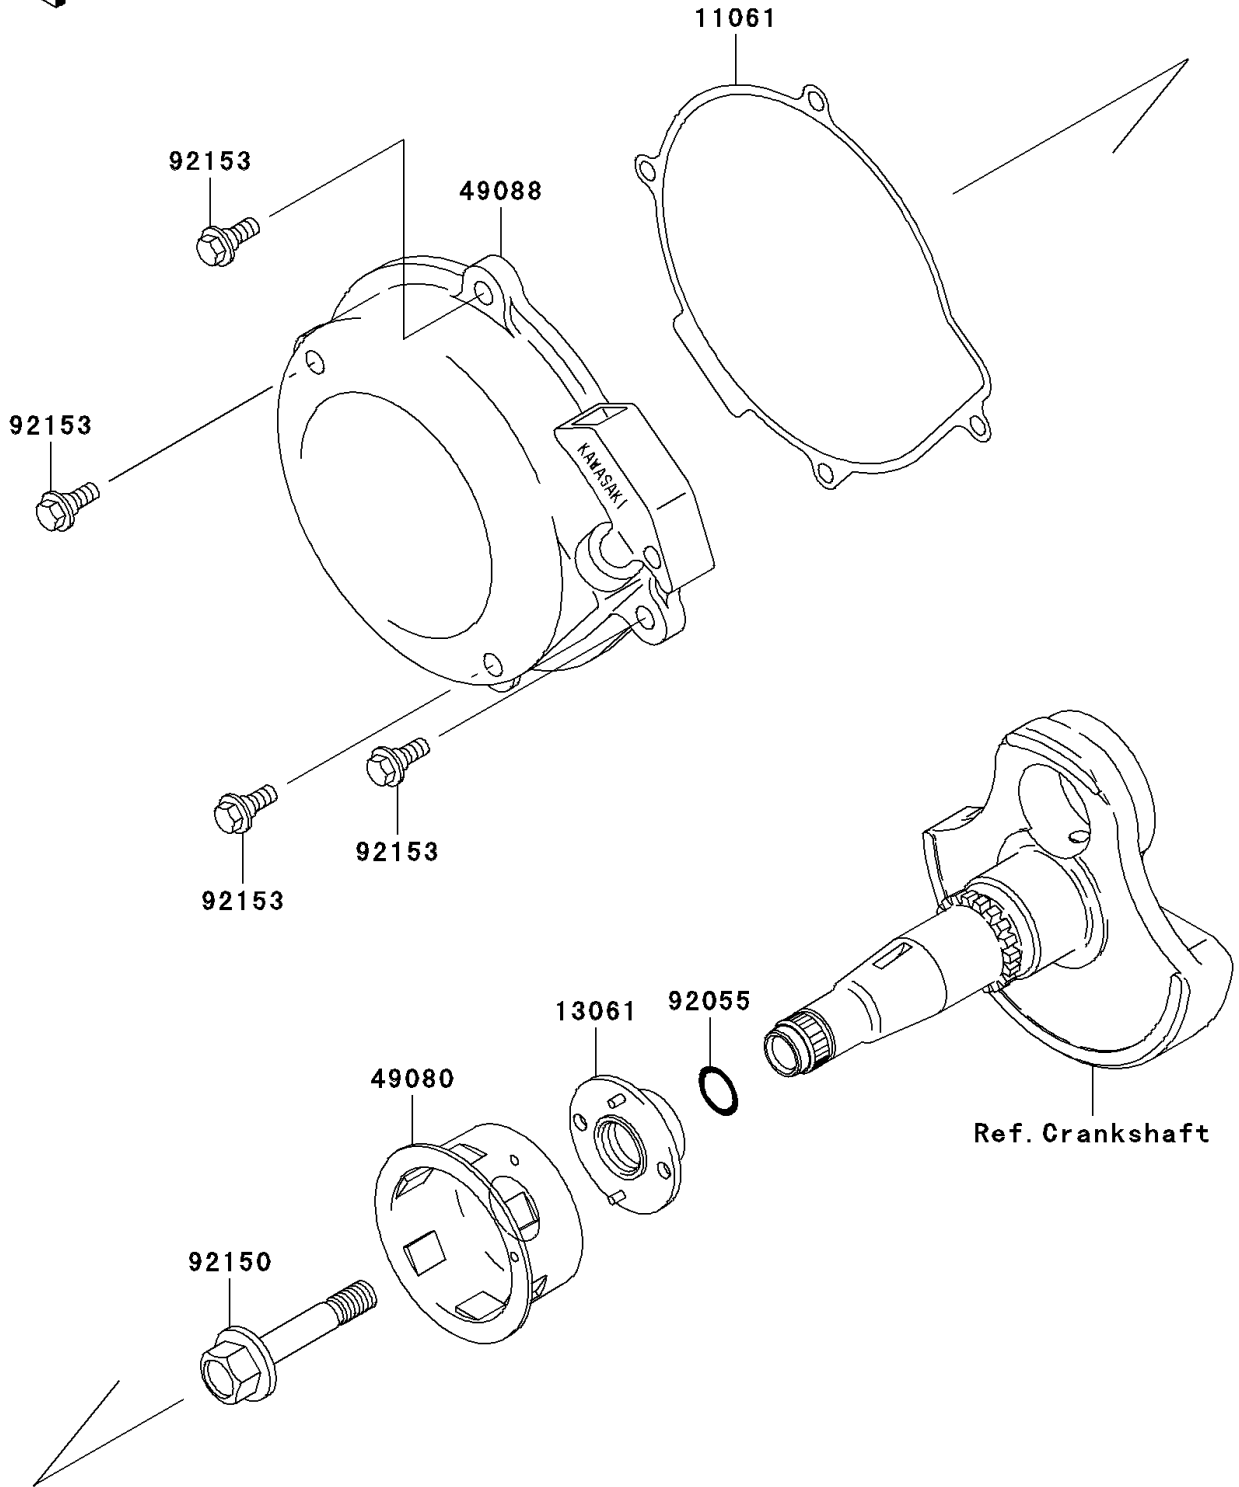

2009 Prairie® 360 PARTS DIAGRAM

Recoil Starter

E3040

2009 Prairie® 360 PARTS LIST

Recoil Starter

ITEM NAME	PART NUMBER	QUANTITY
GASKET (Ref # 11061)	11061-1153	1
BOSS,STARTING PULLEY (Ref # 13061)	13061-1867	1
PULLEY-STARTING (Ref # 49080)	49080-1060	1
STARTER-RECOIL (Ref # 49088)	49088-1058	1
RING-O,16.8X2.4 (Ref # 92055)	92055-1258	1
BOLT,12X65 (Ref # 92150)	92150-1987	1
BOLT,FLANGED,6X16 (Ref # 92153)	92153-7007	4