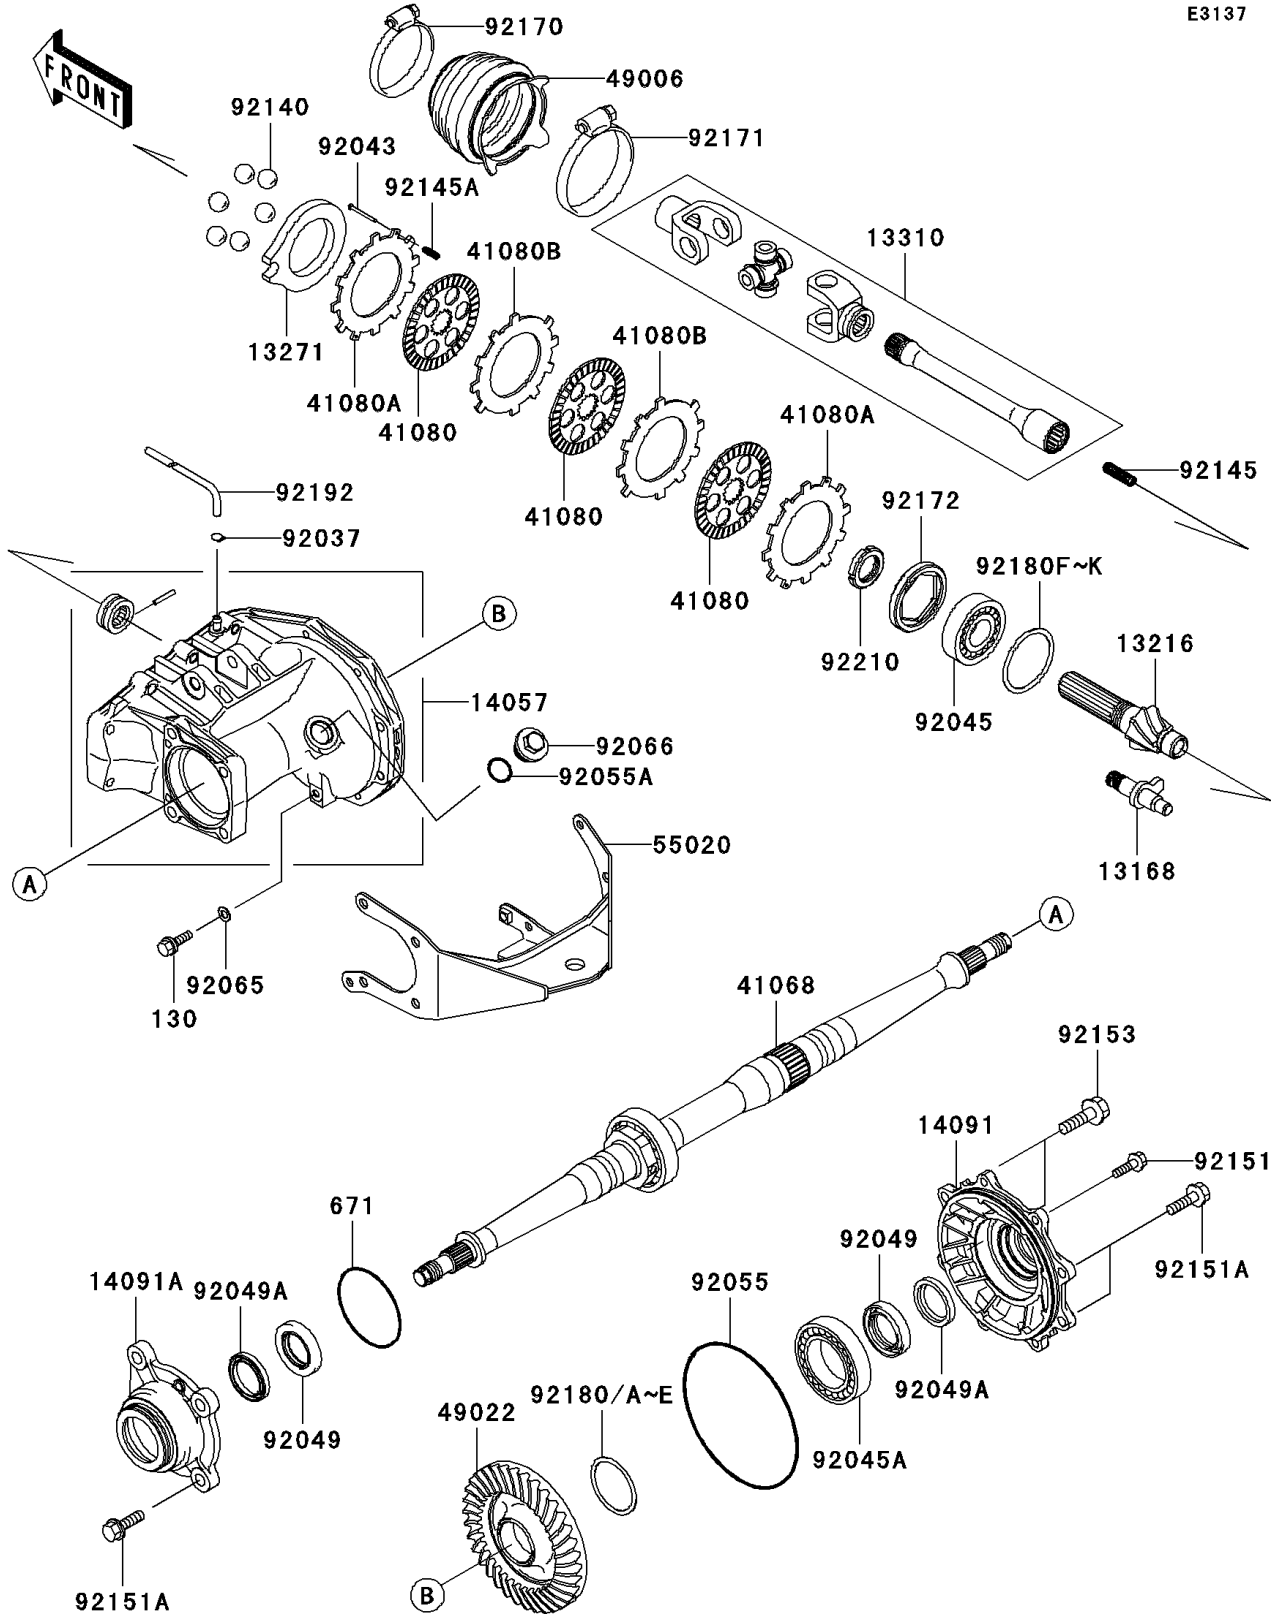

# 2007 Prairie 360 PARTS DIAGRAM

Drive Shaft-Rear

E3137

### Drive Shaft-Rear

ITEM NAME	PART NUMBER	QUANTITY
LEVER,BRAKE (Ref # 13168)	13168-1687	1
GEAR-COMP,RR,8T (Ref # 13216)	13216-0002	1
PLATE,CAM (Ref # 13271)	13271-0539	1
SHAFT-ASSY,RR DRIVE SHAFT (Ref # 13310)	13310-1028	1
CASE-COMP-GEAR (Ref # 14057)	14057-0001	1
COVER,RH (Ref # 14091)	14091-0028	1
COVER,LH (Ref # 14091A)	14091-1422	1
AXLE (Ref # 41068)	41068-1453	1
DISC,FRICITION (Ref # 41080)	41080-1482	3
DISC,PRESSURE (Ref # 41080A)	41080-1483	2
DISC,SEPARATER (Ref # 41080B)	41080-1484	2
BOOT,RR DRIVE SHAFT (Ref # 49006)	49006-1358	1
GEAR-BEVEL,RR,35T (Ref # 49022)	49022-0003	1
GUARD,RR CASE (Ref # 55020)	55020-0038	1
CLAMP,HOSE (Ref # 92037)	92037-1104	1
PIN,3X35 (Ref # 92043)	92043-1617	2
BEARING-BALL,BX30-1C3 UR3 (Ref # 92045)	92045-0026	1
BEARING-BALL,55X90X18 (Ref # 92045A)	92045-0078	1
SEAL-OIL,HTC40X58X8 (Ref # 92049)	92049-0012	2
SEAL-OIL,SC40X52X7 (Ref # 92049A)	92049-0013	2
RING-O,156.3X3.7 (Ref # 92055)	92055-0004	1
RING-O,25.7X2.4 (Ref # 92055A)	92055-1136	1
GASKET (Ref # 92065)	92065-023	1
PLUG (Ref # 92066)	92066-1303	1
BALL,D/O#12 (Ref # 92140)	92140-1064	6
SPRING,RR DRIVE SHAFT (Ref # 92145)	92145-1300	1
SPRING,RR BRAKE (Ref # 92145A)	92145-1301	2
BOLT,8X30 (Ref # 92151)	92151-1908	4
BOLT,10X35 (Ref # 92151A)	92151-1909	6