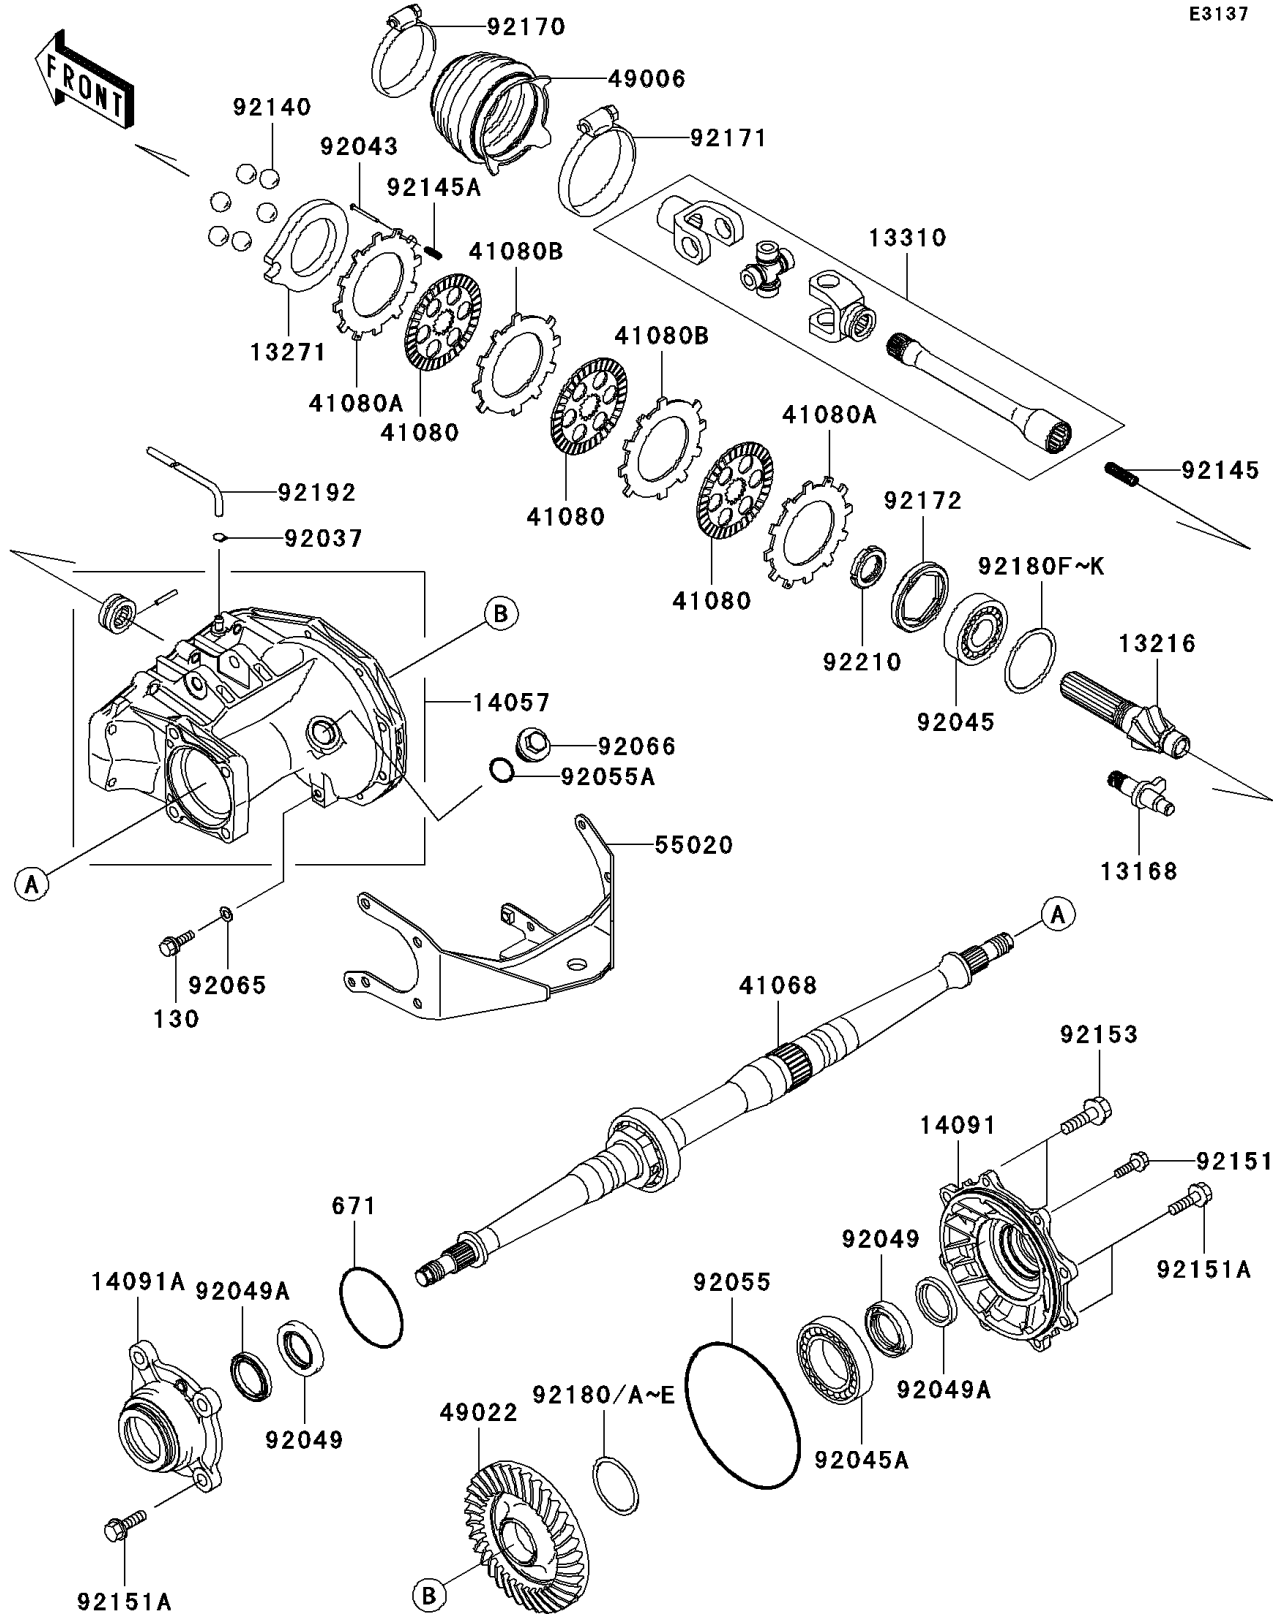

2008 Prairie® 360 PARTS DIAGRAM

Drive Shaft-Rear

E3137

2008 Prairie® 360 PARTS LIST

Drive Shaft-Rear

ITEM NAME	PART NUMBER	QUANTITY
LEVER,BRAKE (Ref # 13168)	13168-1687	1
GEAR-COMP,RR,8T (Ref # 13216)	13216-0002	1
PLATE,CAM (Ref # 13271)	13271-0539	1
SHAFT-ASSY,RR DRIVE SHAFT (Ref # 13310)	13310-1028	1
CASE-COMP-GEAR (Ref # 14057)	14057-0001	1
COVER,RH (Ref # 14091)	14091-0028	1
COVER,LH (Ref # 14091A)	14091-1422	1
AXLE (Ref # 41068)	41068-1453	1
DISC,FRICITION (Ref # 41080)	41080-1482	3
DISC,PRESSURE (Ref # 41080A)	41080-1483	2
DISC,SEPARATER (Ref # 41080B)	41080-1484	2
BOOT,RR DRIVE SHAFT (Ref # 49006)	49006-1358	1
GEAR-BEVEL,RR,35T (Ref # 49022)	49022-0003	1
GUARD,RR CASE (Ref # 55020)	55020-0038	1
CLAMP,HOSE (Ref # 92037)	92037-1104	1
PIN,3X35 (Ref # 92043)	92043-1617	2
BEARING-BALL,BX30-1C3 UR3 (Ref # 92045)	92045-0026	1
BEARING-BALL,55X90X18 (Ref # 92045A)	92045-0078	1
SEAL-OIL,HTC40X58X8 (Ref # 92049)	92049-0012	2
SEAL-OIL,SC40X52X7 (Ref # 92049A)	92049-0013	2
RING-O,156.3X3.7 (Ref # 92055)	92055-0004	1
RING-O,25.7X2.4 (Ref # 92055A)	92055-1136	1
GASKET (Ref # 92065)	92065-023	1
PLUG (Ref # 92066)	92066-1303	1
BALL,D/O#12 (Ref # 92140)	92140-1064	6
SPRING,RR DRIVE SHAFT (Ref # 92145)	92145-1300	1
SPRING,RR BRAKE (Ref # 92145A)	92145-1301	2
BOLT,8X30 (Ref # 92151)	92151-1908	4
BOLT,10X35 (Ref # 92151A)	92151-1909	6