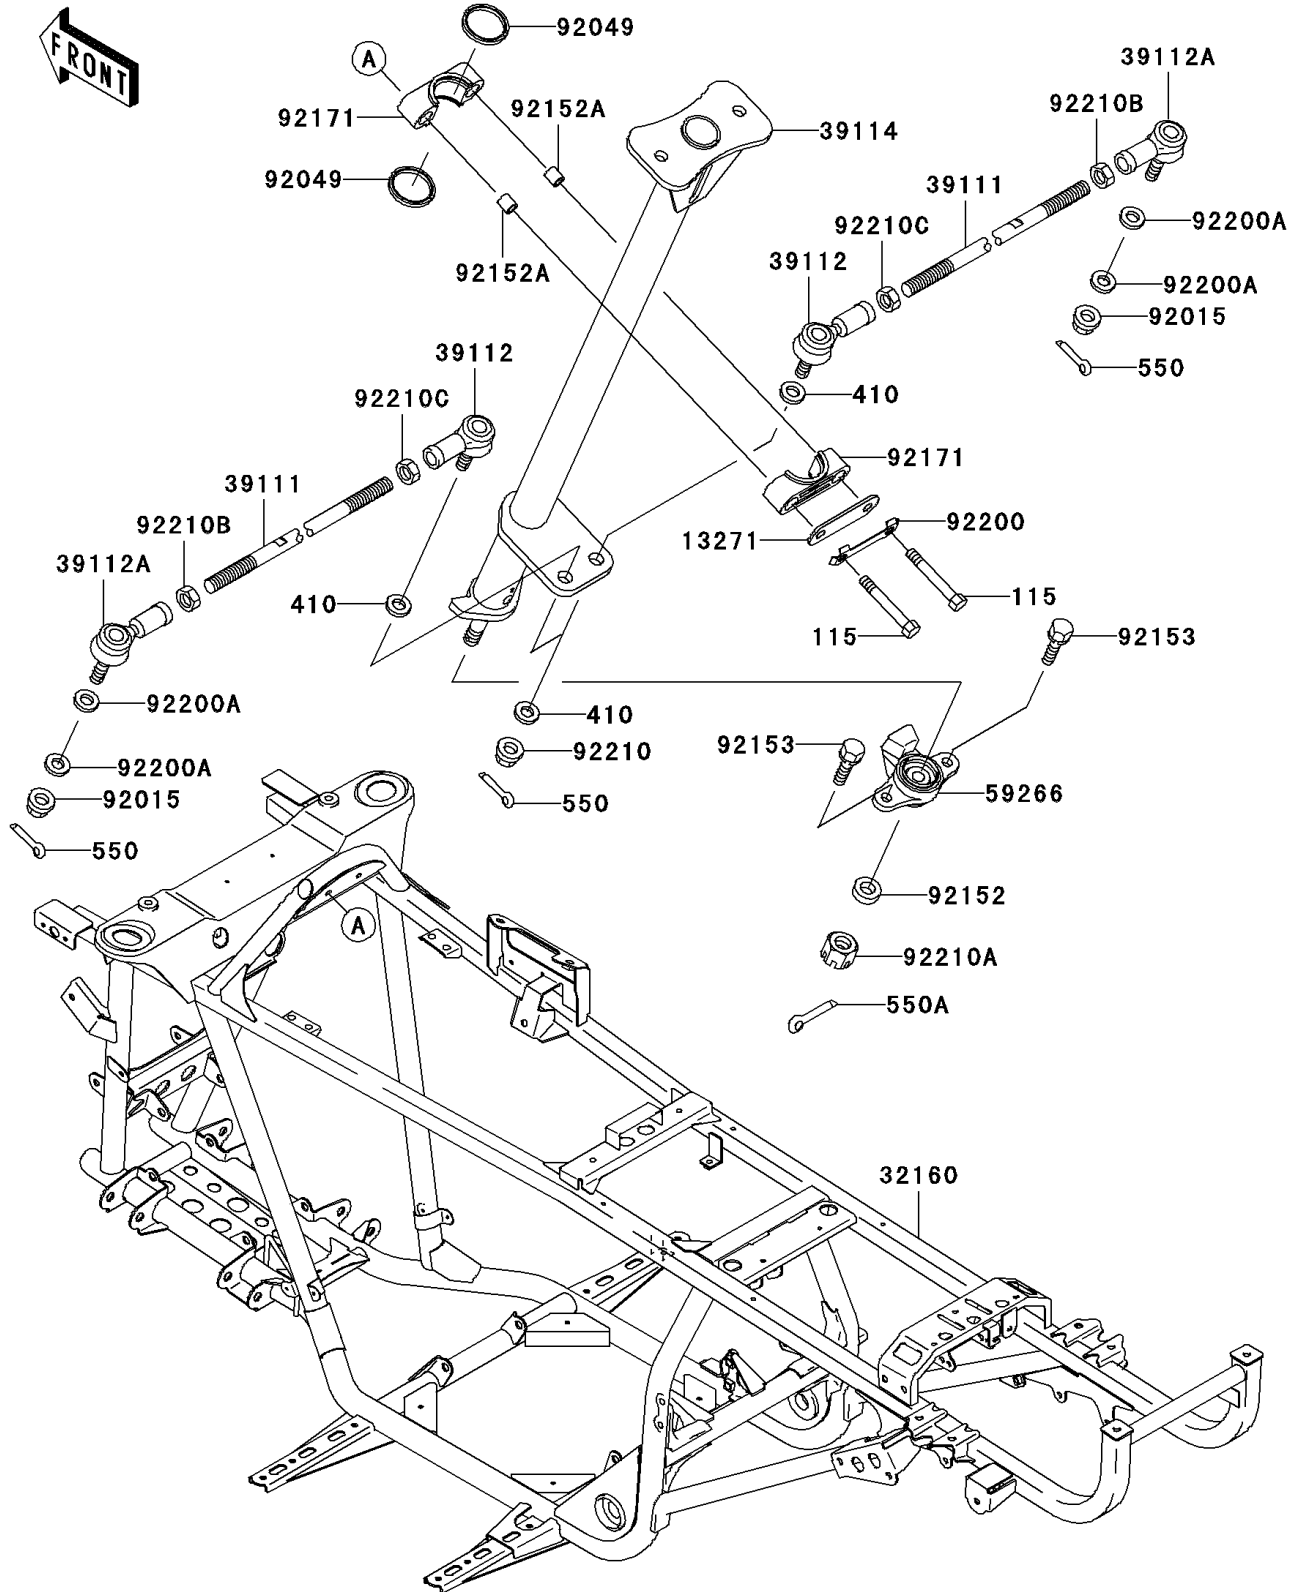

# 2007 Prairie 360 PARTS DIAGRAM

Frame

F2120

## 2007 Prairie 360 PARTS LIST

### Frame

ITEM NAME	PART NUMBER	QUANTITY
BOLT-SMALL-UPSET,8X55 (Ref # 115)	115CB0855	2
WASHER-PLAIN-SMALL,12MM (Ref # 410)	410AA1200	4
PIN-COTTER,2.0X15 (Ref # 550)	550AA2015	4
PIN-COTTER,3.0X25 (Ref # 550A)	550AA3025	1
PLATE,STEERING,CLAMP (Ref # 13271)	13271-7506	1
FRAME-COMP (Ref # 32160)	32160-7501	1
ROD-TIE (Ref # 39111)	39111-7501	2
RODEND-TIE (Ref # 39112)	39112-7501	2
RODEND-TIE (Ref # 39112A)	39112-7504	2
SHAFT-COMP-STRG (Ref # 39114)	39114-7503	1
JOINT-BALL (Ref # 59266)	59266-1125	1
NUT,LOCK,12MM,BLACK (Ref # 92015)	92015-1190	2
SEAL-OIL,SR31.8X37.5X3.8LR (Ref # 92049)	92049-7501	2
COLLAR,12X21.3X7 (Ref # 92152)	92152-1351	1
COLLAR,9.1X13.95X42 (Ref # 92152A)	92152-7501	2
BOLT,8X30 (Ref # 92153)	92153-1065	2
CLAMP,STEERING (Ref # 92171)	92171-7501	2
WASHER,STEERING CLAMP (Ref # 92200)	92200-0384	1
WASHER,12.2X22X1.5 (Ref # 92200A)	92200-7502	4
NUT,LOCK,12MM (Ref # 92210)	92210-1249	2
NUT,12MM (Ref # 92210A)	92210-7501	1
NUT,LH THREAD (Ref # 92210B)	92210-7502	2
NUT,RH THREAD (Ref # 92210C)	92210-7503	2