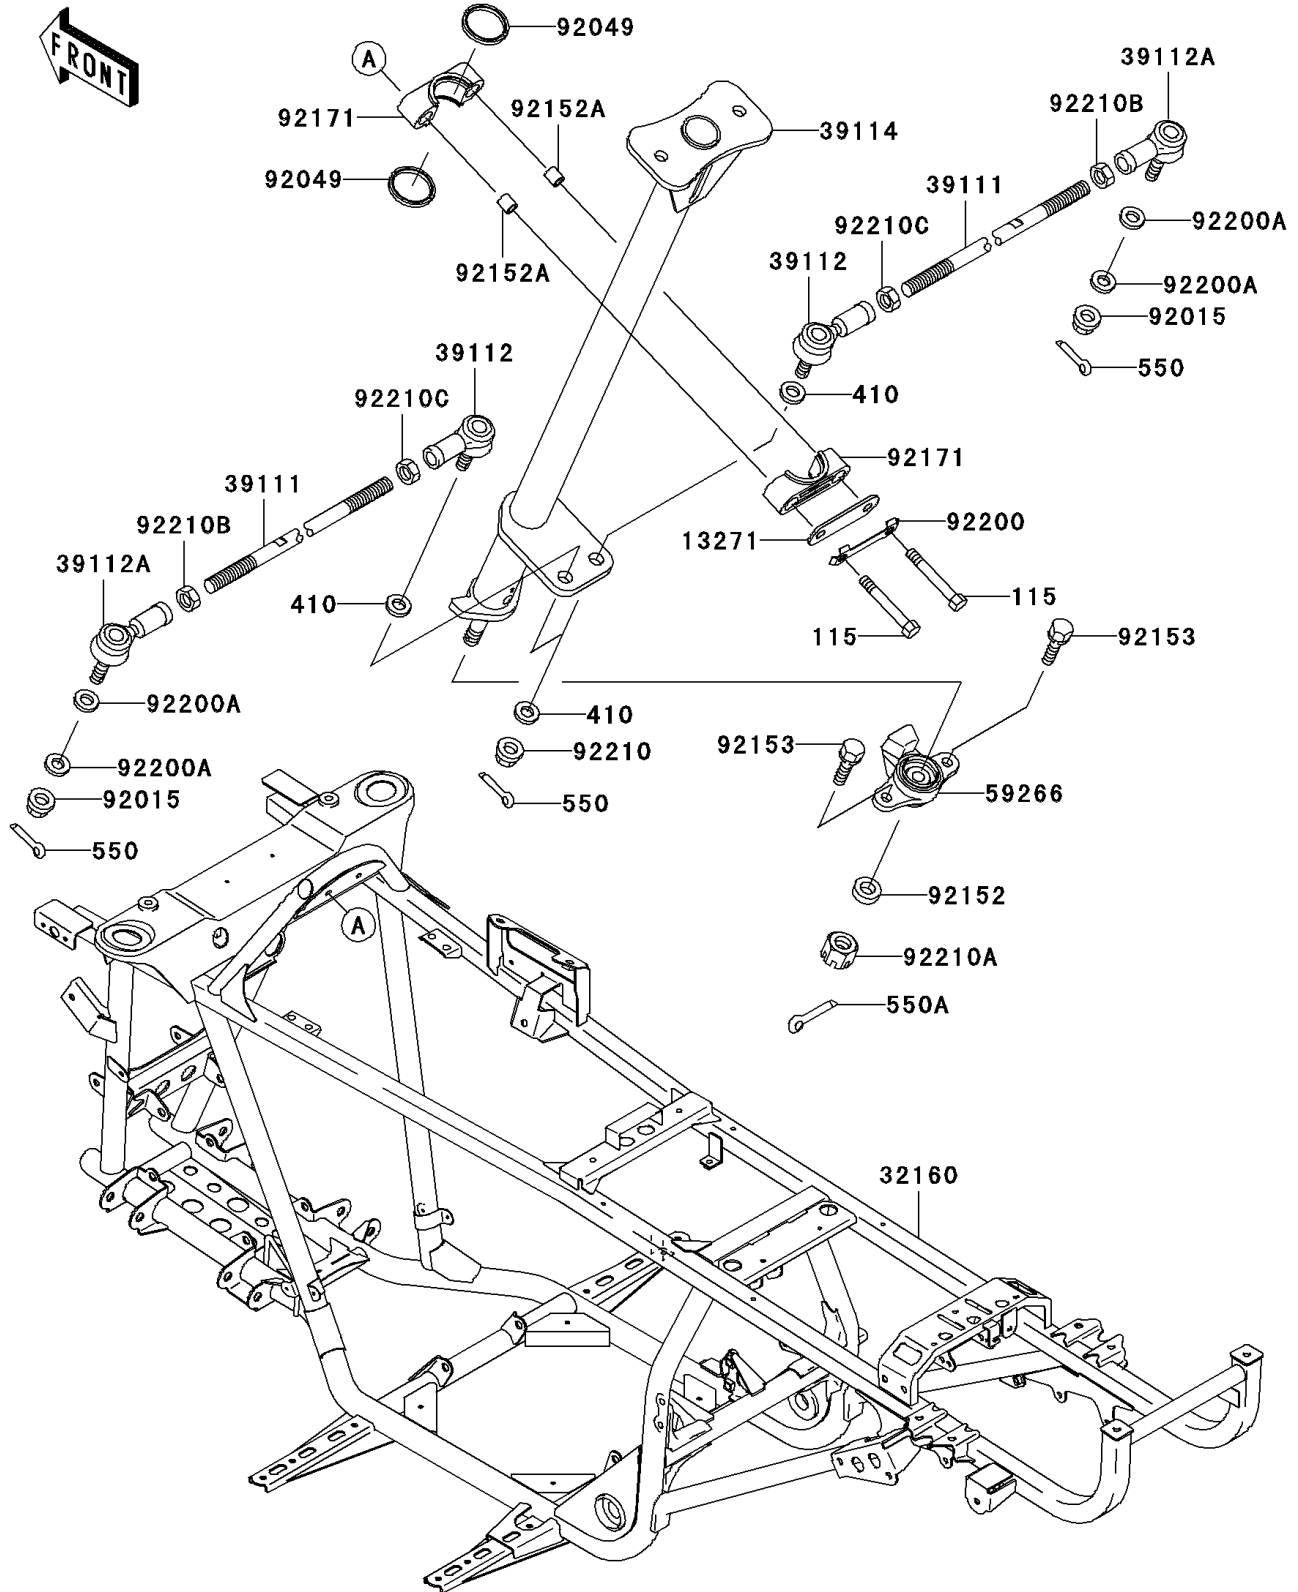

# 2008 Prairie® 360 PARTS DIAGRAM

Frame

F2120

## 2008 Prairie® 360 PARTS LIST

### Frame

ITEM NAME	PART NUMBER	QUANTITY
BOLT-SMALL-UPSET,8X55 (Ref # 115)	115CB0855	2
WASHER-PLAIN-SMALL,12MM (Ref # 410)	410AA1200	4
PIN-COTTER,2.0X15 (Ref # 550)	550AA2015	4
PIN-COTTER,3.0X25 (Ref # 550A)	550AA3025	1
PLATE,STEERING,CLAMP (Ref # 13271)	13271-7506	1
FRAME-COMP (Ref # 32160)	32160-7501	1
ROD-TIE (Ref # 39111)	39111-7501	2
RODEND-TIE (Ref # 39112)	39112-7501	2
RODEND-TIE (Ref # 39112A)	39112-7504	2
SHAFT-COMP-STRG (Ref # 39114)	39114-7503	1
JOINT-BALL (Ref # 59266)	59266-1125	1
NUT,LOCK,12MM,BLACK (Ref # 92015)	92015-1190	2
SEAL-OIL,SR31.8X37.5X3.8LR (Ref # 92049)	92049-7501	2
COLLAR,12X21.3X7 (Ref # 92152)	92152-1351	1
COLLAR,9.1X13.95X42 (Ref # 92152A)	92152-7501	2
BOLT,8X30 (Ref # 92153)	92153-1065	2
CLAMP,STEERING (Ref # 92171)	92171-7501	2
WASHER,STEERING CLAMP (Ref # 92200)	92200-0384	1
WASHER,12.2X22X1.5 (Ref # 92200A)	92200-7502	4
NUT,LOCK,12MM (Ref # 92210)	92210-1249	2
NUT,12MM (Ref # 92210A)	92210-7501	1
NUT,LH THREAD (Ref # 92210B)	92210-7502	2
NUT,RH THREAD (Ref # 92210C)	92210-7503	2